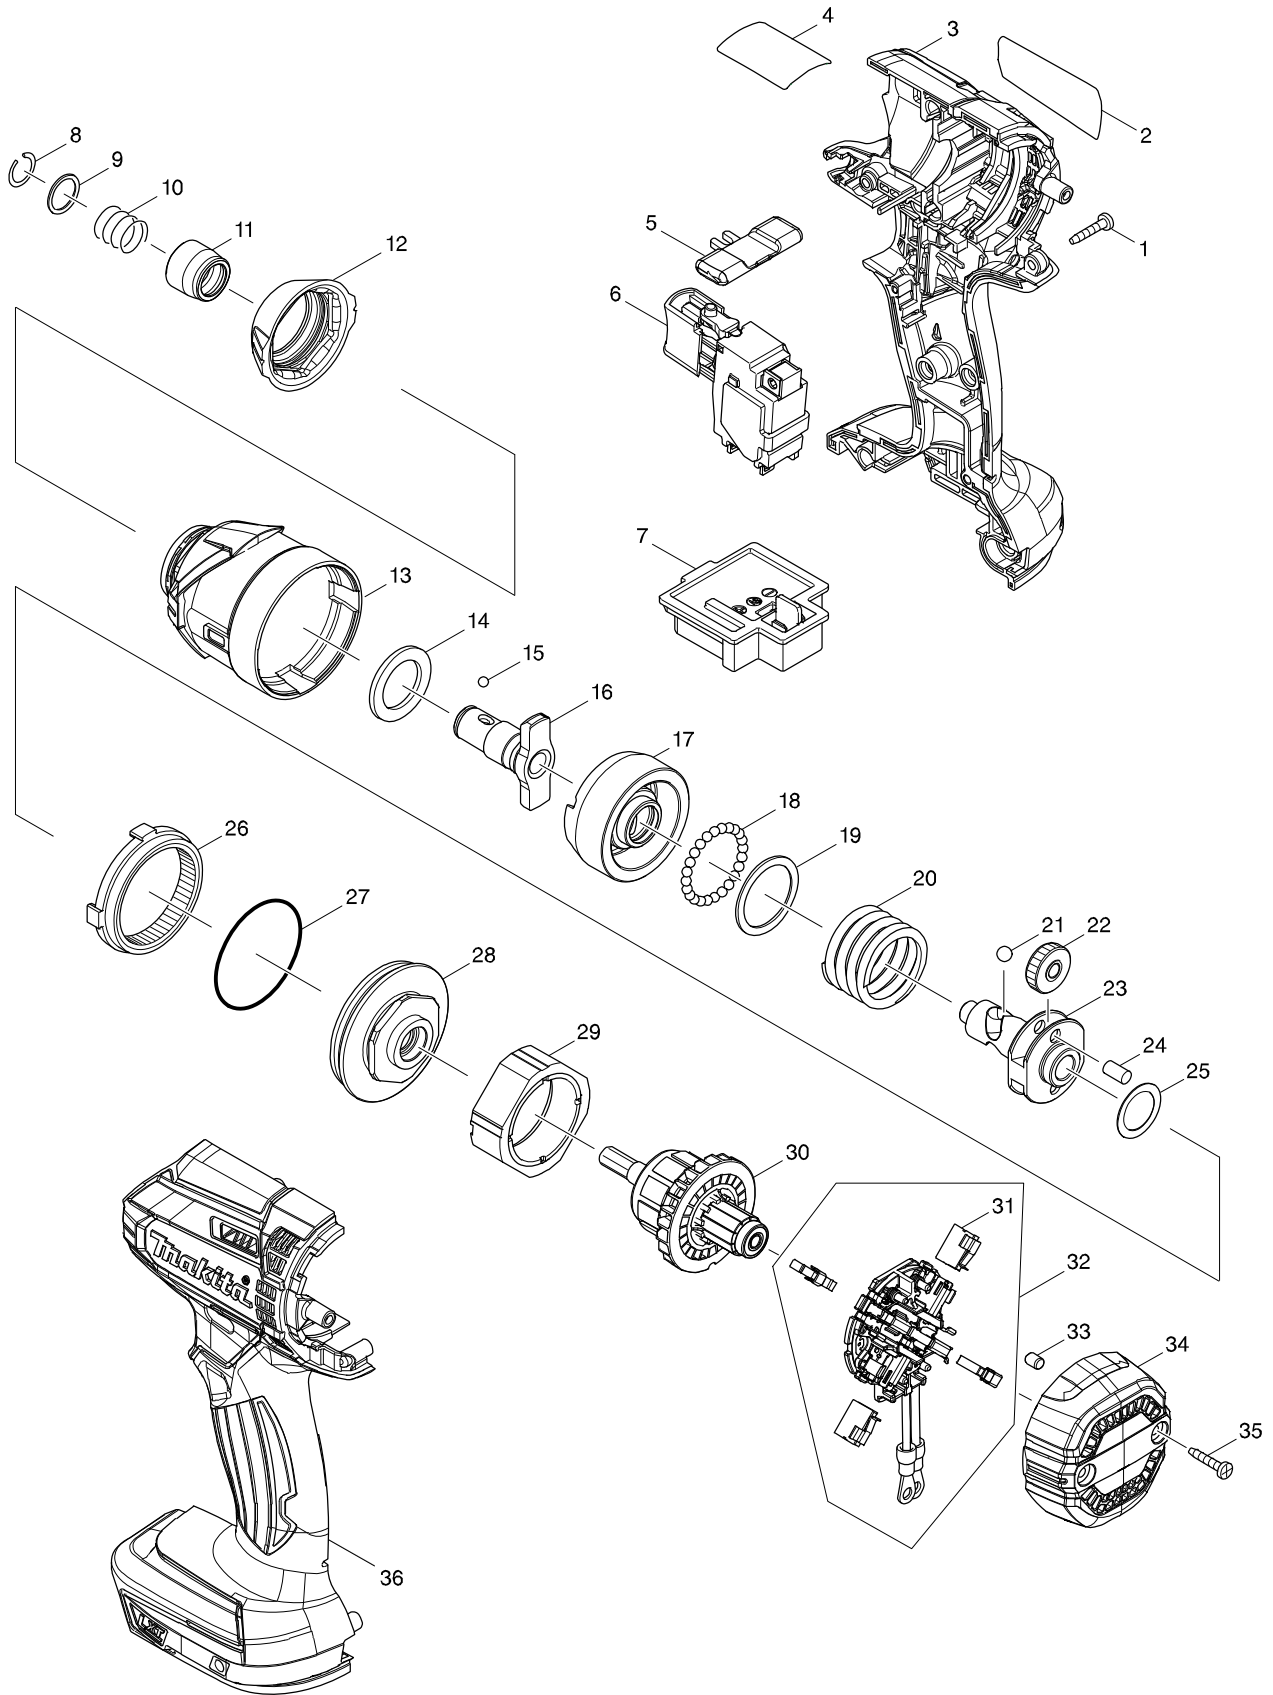

모델번호 DTD152 CORDLESS IMPACT DRIVER

모델명 : DTD152

도번	부품코드	품명	단위
1	266429-2	TAPPING SCREW 3X16	PC.
2	851E29-7	DTD152 NAME PLATE	EA
3	263005-3	RUBBER PIN 6	EA
003B	183B63-4	HOUSING SET	EA
003C	183B64-2	HOUSING SET	EA
5	455053-8	F/R CHANGE LEVER	EA
6	632F26-6	SWITCH UNIT	EA
006-1	620445-2	LED CIRCUIT	EA
006-2	688164-6	LINE FILTER	EA
7	643852-2	TERMINAL	PC.
8	231951-8	RING SPRING 11	PC
9	267085-1	FLAT WASHER 12	PC
10	233005-7	COMPRESSION SPRING 13	PC
11	326072-0	BIT SLEEVE	PC.
12	424738-7	BUMPER	EA
13	143299-5	HAMMER CASE COMPLETE	EA
14	261151-6	NYLON WASHER 19	EA
15	216040-0	STEEL BALL 3.5	EA
16	326576-2	ANVIL N	EA
17	326564-9	HAMMER	EA
18	216040-0	STEEL BALL 3.5	EA
19	267175-0	FLAT WASHER 24	PC
20	234251-5	COMPRESSION SPRING 25	PC.
21	216041-8	STEEL BALL 5.6	EA
22	227362-3	SPUR GEAR 22	EA
23	326562-3	SPINDLE	EA
24	256253-1	PIN 5	PC
25	253314-8	THIN WASHER 15	EA
26	227378-8	INTERNAL GEAR 51	EA
27	213507-9	O RING 40	PC
28	143298-7	BEARING BOX COMPLETE	EA
29	638396-5	YORK UNIT	PC
30	619377-8	ARMATURE	EA
31	196855-0	CARBON BRUSH SET CB-448	EA
32	632F25-8	BRUSH HOLDER COMPLETE	EA
032-1	688172-7	LINE FILTER	PC.
032-2	654037-5	INSULATED TERMINAL RBV1.25-3.5	PC
33	263032-0	RUBBER PIN 4	PC
034B	456044-2	REAR COVER	EA
35	266429-2	TAPPING SCREW 3X16	PC.
36	183B63-4	HOUSING SET	EA
036-1	263005-3	RUBBER PIN 6	EA
036A	183B64-2	HOUSING SET	EA
A01	346317-0	HOOK	PC.
A02	266622-8	TRUSS HEAD SCREW M4X12	PC.