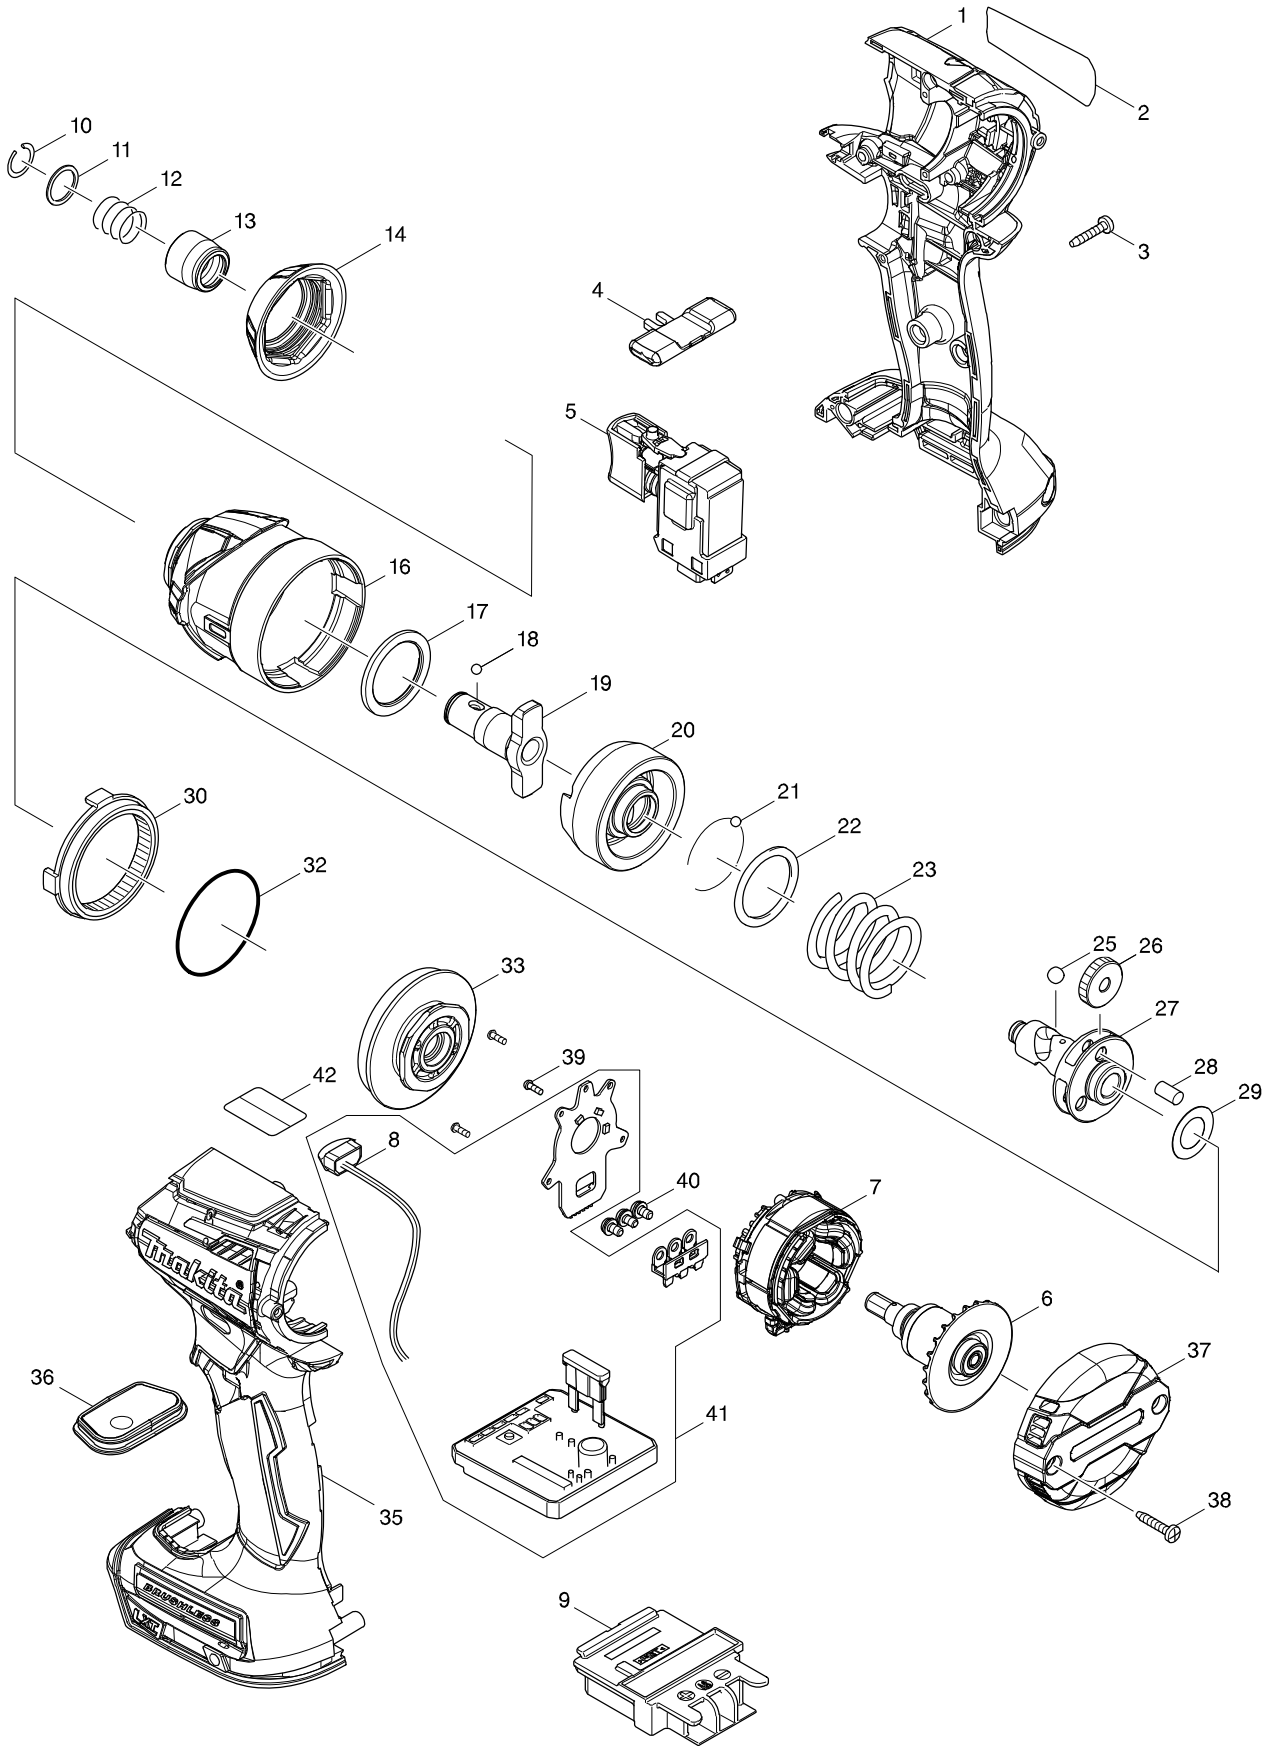

모델번호 DTD154 CORDLESS IMPACT DRIVER

모델명 : DTD154

도번	부품코드	품명	단위
1	183E36-5	HOUSING SET	EA
001A	183F58-1	HOUSING SET	SET
2	852L16-1	DTD154 NAME PLATE	EA
3	266429-2	TAPPING SCREW 3X16	PC.
4	455053-8	F/R CHANGE LEVER	EA
5	143975-1	SWITCH COMPLETE	EA
6	619408-3	ROTOR	EA
7	629217-2	STATOR	EA
8	620557-1	LED CIRCUIT	EA
9	643860-3	TERMINAL	PC.
10	231951-8	RING SPRING 11	PC
11	267085-1	FLAT WASHER 12	PC
12	233005-7	COMPRESSION SPRING 13	PC
13	326072-0	BIT SLEEVE	PC.
14	424873-1	BUMPER	EA
16	143951-5	HAMMER CASE COMPLETE	EA
17	261155-8	NYLON WASHER 24	EA
18	216001-0	STEEL BALL 3.5	EA
19	326507-1	ANVIL N	EA
20	326711-2	HAMMER	EA
21	216001-0	STEEL BALL 3.5	EA
22	267175-0	FLAT WASHER 24	PC
23	234331-7	COMPRESSION SPRING 24	EA
25	216041-8	STEEL BALL 5.6	EA
26	227338-0	SPUR GEAR 22	PC.
27	326783-7	SPINDLE	EA
28	268311-1	PIN 5	PC.
29	253314-8	THIN WASHER 15	EA
30	221457-4	INTERNAL GEAR 51	EA
32	213507-9	O RING 40	PC
33	143976-9	BEARING BOX COMPLETE	EA
34	183E36-5	HOUSING SET	EA
034A	183F58-1	HOUSING SET	SET
35	143954-9	SWITCH PLATE COMPLETE	EA
36	457069-9	REAR COVER	EA
38	266429-2	TAPPING SCREW 3X16	PC.
39	266490-9	TAPPING SCREW PT 2X6	EA
40	652069-6	FLAT HEAD SCREW M3X6	EA
41	620564-4	CONTROLLER	EA
A01	266622-8	TRUSS HEAD SCREW M4X12	PC.
A02	346317-0	HOOK	PC.