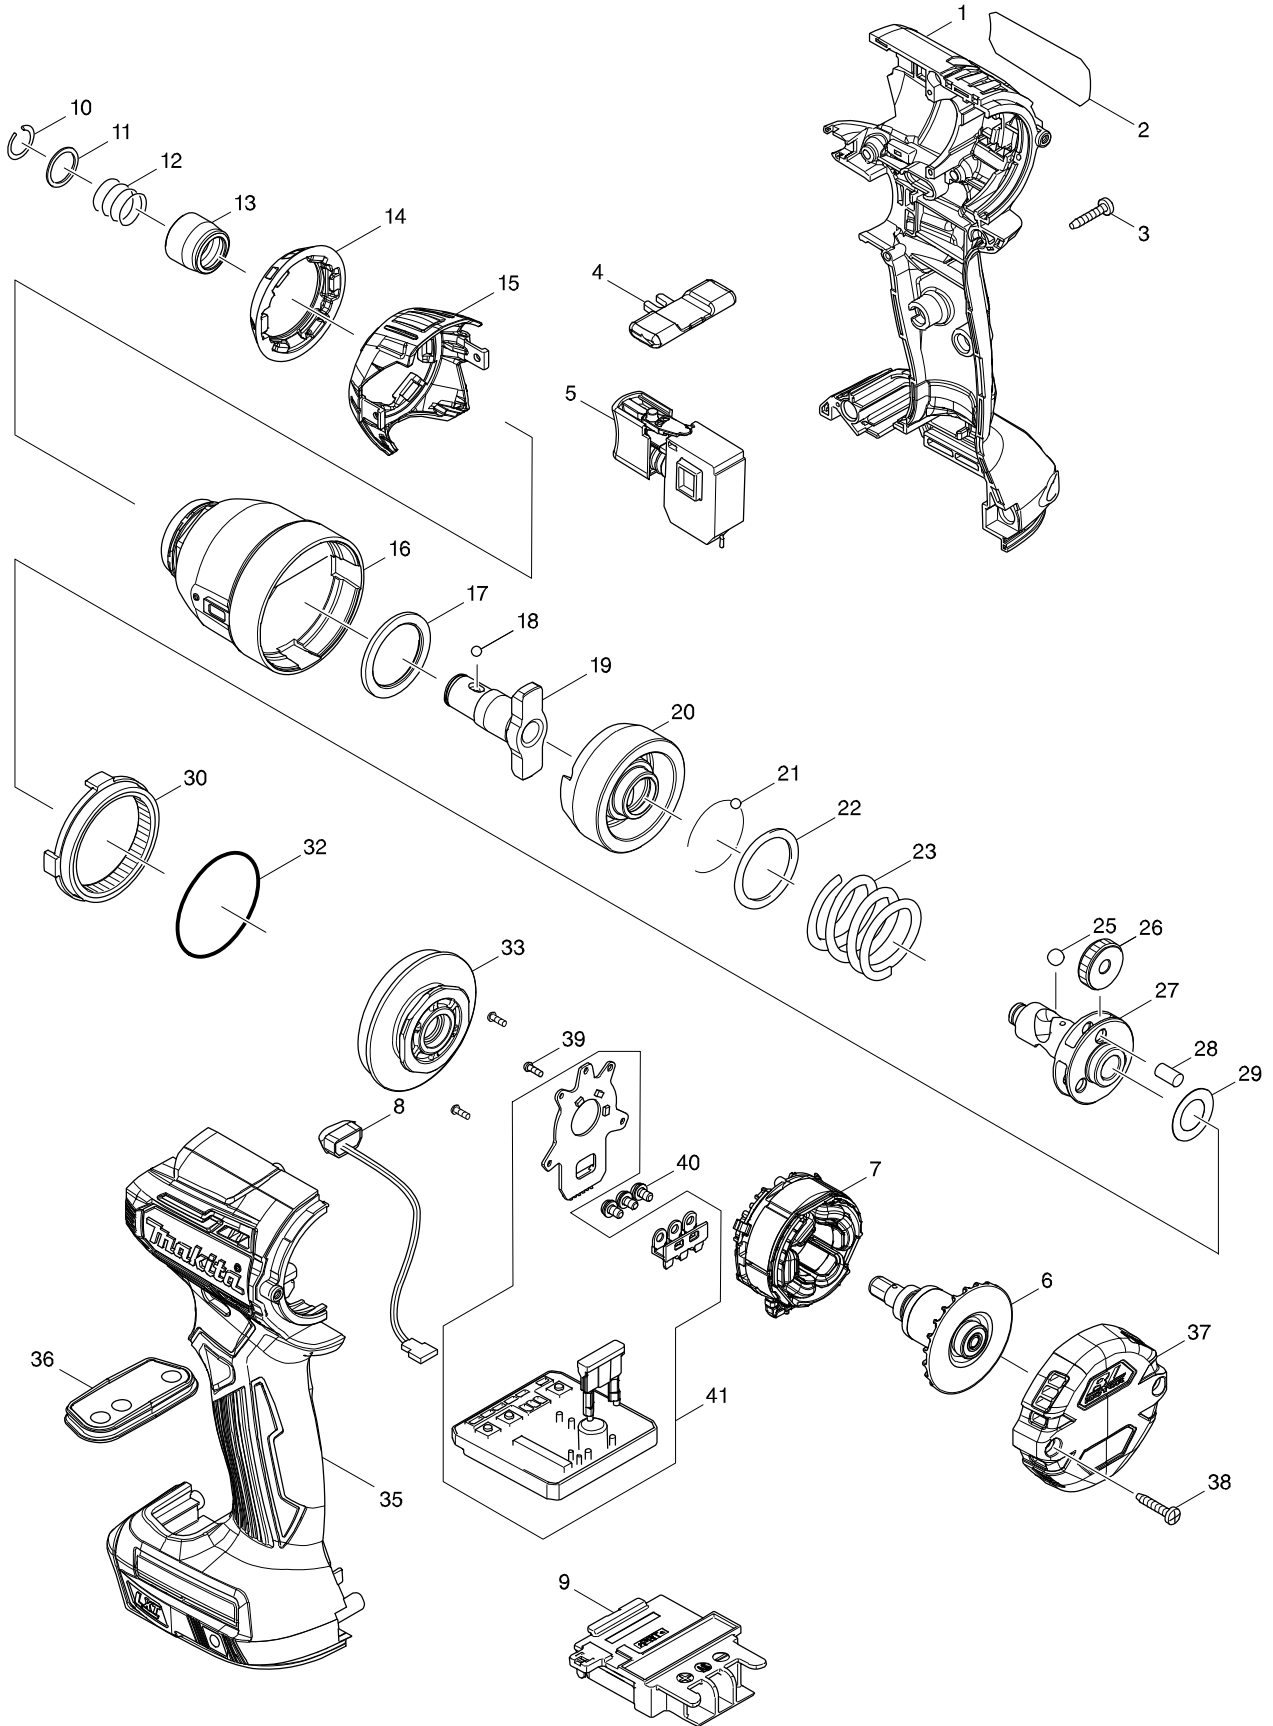

모델번호 DTD170 CORDLESS IMPACT DRIVER

**모델명 : DTD170**

도번	부품코드	품명	단위
1	183E39-9	HOUSING SET	EA
001A	183F30-3	HOUSING SET	SET
2	852N52-9	DTD170 NAME PLATE	EA
3	266130-9	TAPPING SCREW BIND	EA
4	455053-8	F/R CHANGE LEVER	EA
5	650772-3	SWITCH	EA
6	619419-8	ROTOR	EA
7	629217-2	STATOR	EA
8	620521-2	LED CIRCUIT	EA
9	643860-3	TERMINAL	PC.
10	231951-8	RING SPRING 11	PC
11	267085-1	FLAT WASHER 12	PC
12	233005-7	COMPRESSION SPRING 13	PC
13	326072-0	BIT SLEEVE	PC.
14	424828-6	BUMPER	EA
15	456710-1	HAMMER CASE COVER	EA
16	143718-1	HAMMER CASE COMPLETE	EA
016A	144787-5	HAMMER CASE COMPLETE	EA
17	261155-8	NYLON WASHER 24	EA
18	216001-0	STEEL BALL 3.5	EA
19	326507-1	ANVIL N	EA
20	326711-2	HAMMER	EA
21	216001-0	STEEL BALL 3.5	EA
22	267175-0	FLAT WASHER 24	PC
23	234331-7	COMPRESSION SPRING 24	EA
25	216011-7	STEEL BALL 5.6	EA
26	227338-0	SPUR GEAR 22	PC.
27	326710-4	SPINDLE	EA
28	268311-1	PIN 5	PC.
29	253314-8	THIN WASHER 15	EA
30	227351-8	INTERNAL GEAR 51	EA
32	213507-9	O RING 40	PC
33	143719-9	BEARING BOX COMPLETE	EA
35	183E39-9	HOUSING SET	EA
035A	183F30-3	HOUSING SET	SET
36	143721-2	SWITCH PLATE COMPLETE	EA
37	456711-9	REAR COVER	EA
38	266130-9	TAPPING SCREW BIND	EA
39	266490-9	TAPPING SCREW PT 2X6	EA
40	652069-6	FLAT HEAD SCREW M3X6	EA
41	620520-4	CONTROLLER	EA
A01	266622-8	TRUSS HEAD SCREW M4X12	PC.
A02	346317-0	HOOK	PC.