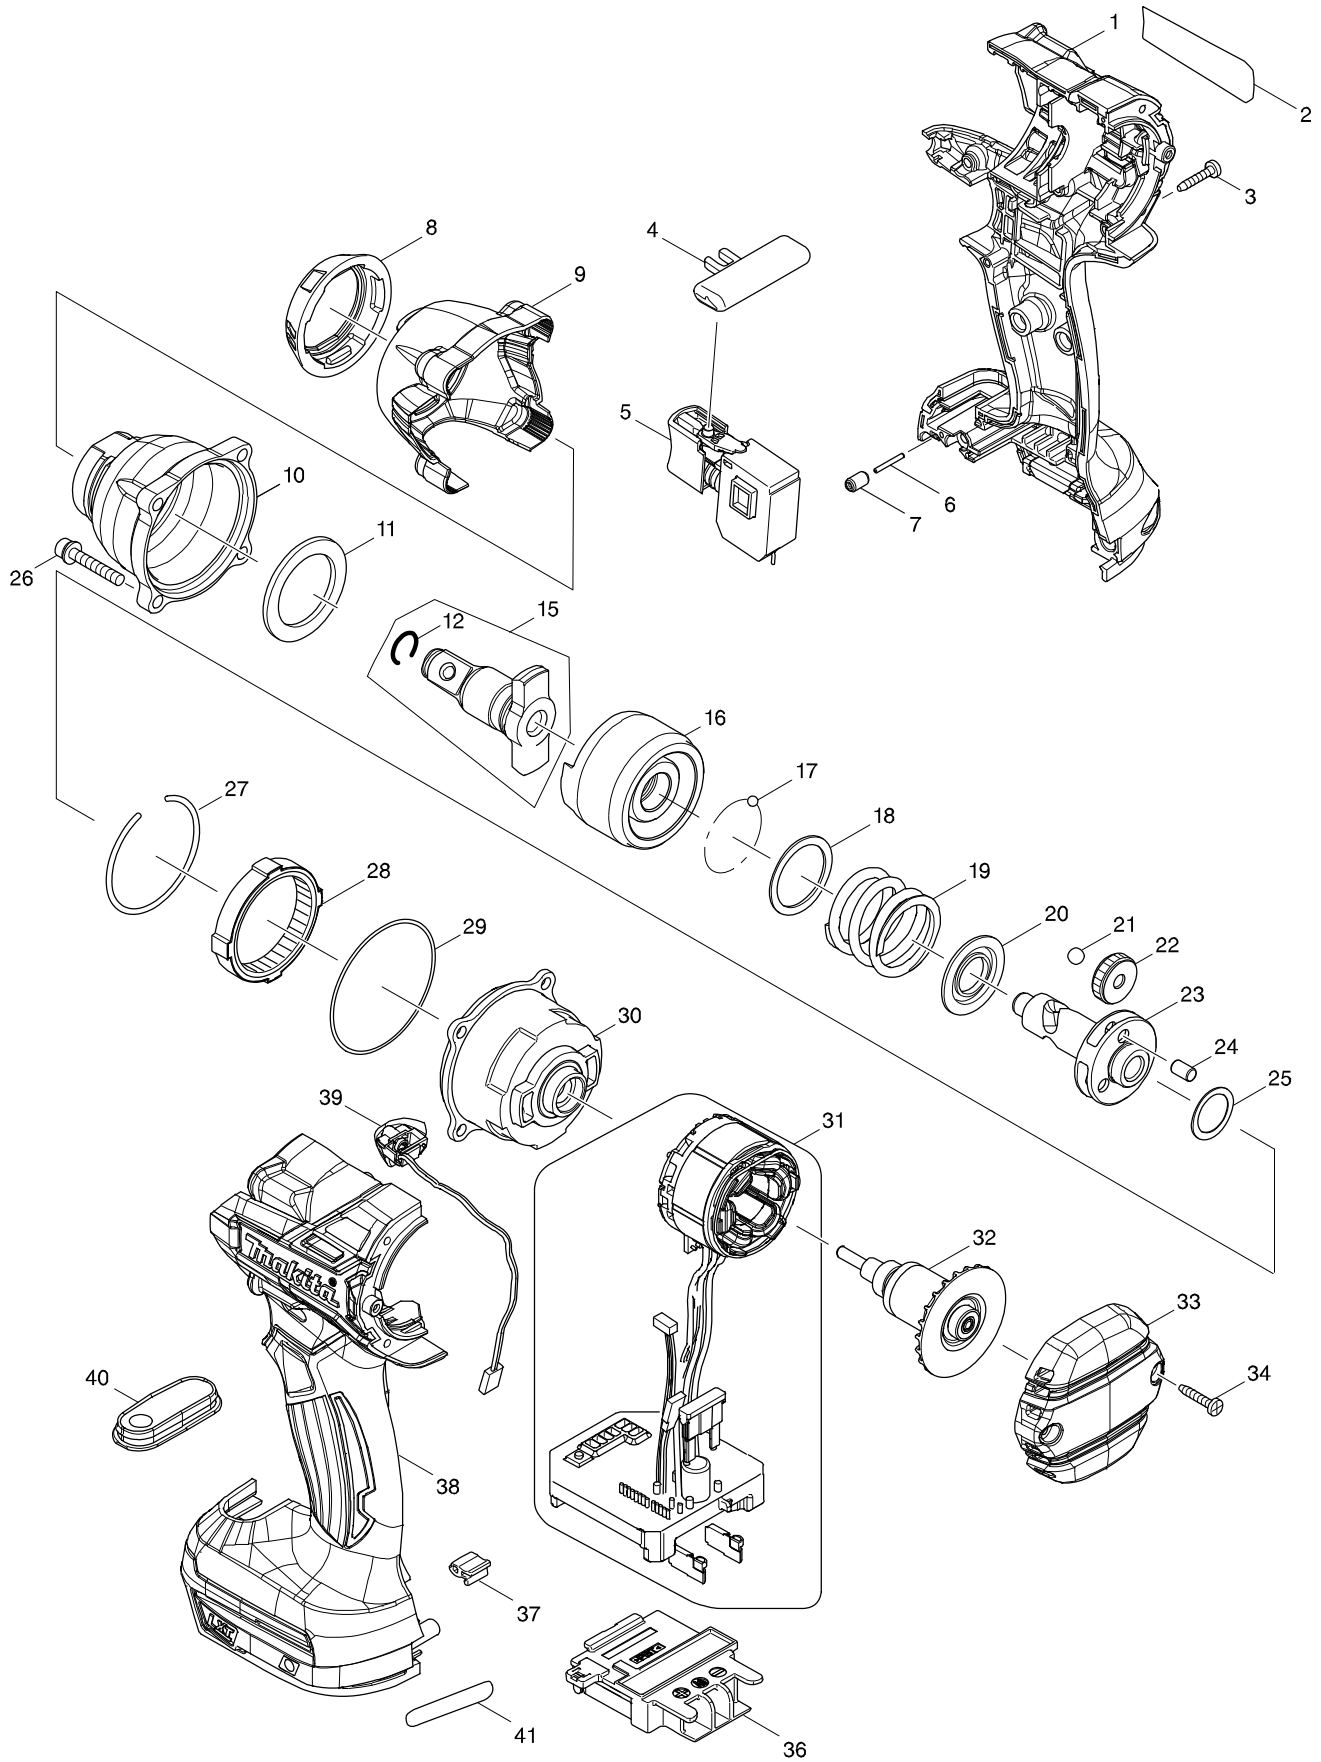

모델번호 DTW285 CORDLESS IMPACT WRENCH

모델명 : DTW285

도번	부품코드	품명	단위
1	183D46-6	HOUSING SET DTW281	SET
001-1	263005-3	RUBBER PIN 6	EA
001-2	252126-6	HEX. LOCKING NUT M4-7	PC
001A	183H09-6	HOUSING SET	SET
2	852T92-3	DTW285 NAME PLATE	EA
3	266130-9	TAPPING SCREW BIND	EA
4	419041-9	F/R CHANGE LEVER	PC
5	650673-5	SWITCH C3JW-1A	PC.
6	268184-2	PIN 1.5	PC.
7	263036-2	RUBBER PIN 5	PC.
8	424568-6	BUMPER	PC.
9	454851-7	HAMMER CASE COVER	EA
10	143911-7	HAMMER CASE COMPLETE	EA
11	261154-0	NYLON WASHER 28	EA
12	231907-1	RING SPRING 10	PC
15	135824-6	ANVIL ASSY	EA
16	326384-1	HAMMER	PC.
17	216001-0	STEEL BALL 3.5	EA
18	267175-0	FLAT WASHER 24	PC
19	234322-8	COMPRESSION SPRING 25	PC.
20	267766-7	CUP WASHER 14	PC
21	216011-7	STEEL BALL 5.6	EA
22	227338-0	SPUR GEAR 22	PC.
23	326385-9	SPINDLE	PC.
24	268311-1	PIN 5	PC.
25	253147-1	FLAT WASHER 15	PC
26	266915-3	HEX.SOCKET HEAD BOLT M4X25	PC.
27	233910-8	RING SPRING 43	EA
28	227337-2	INTERNAL GEAR 51	PC.
29	213785-1	O-RING 49	EA
30	142389-1	INTERNAL GEAR CASE COMPLETE	PC.
31	632J07-4	STATOR UNIT	EA
32	619341-9	ROTOR	PC.
33	454850-9	REAR COVER	EA
34	266130-9	TAPPING SCREW BIND	EA
36	643860-3	TERMINAL	PC.
37	424517-3	CUSHION	EA
38	183D46-6	HOUSING SET DTW281	SET
038-1	263005-3	RUBBER PIN 6	EA
038-2	252126-6	HEX. LOCKING NUT M4-7	PC
038A	183H09-6	HOUSING SET	SET
39	620295-5	LED CIRCUIT	PC.
40	144217-6	SWITCH PLATE COMPLETE	EA
A01	266622-8	TRUSS HEAD SCREW M4X12	PC.
A02	346317-0	HOOK	PC.