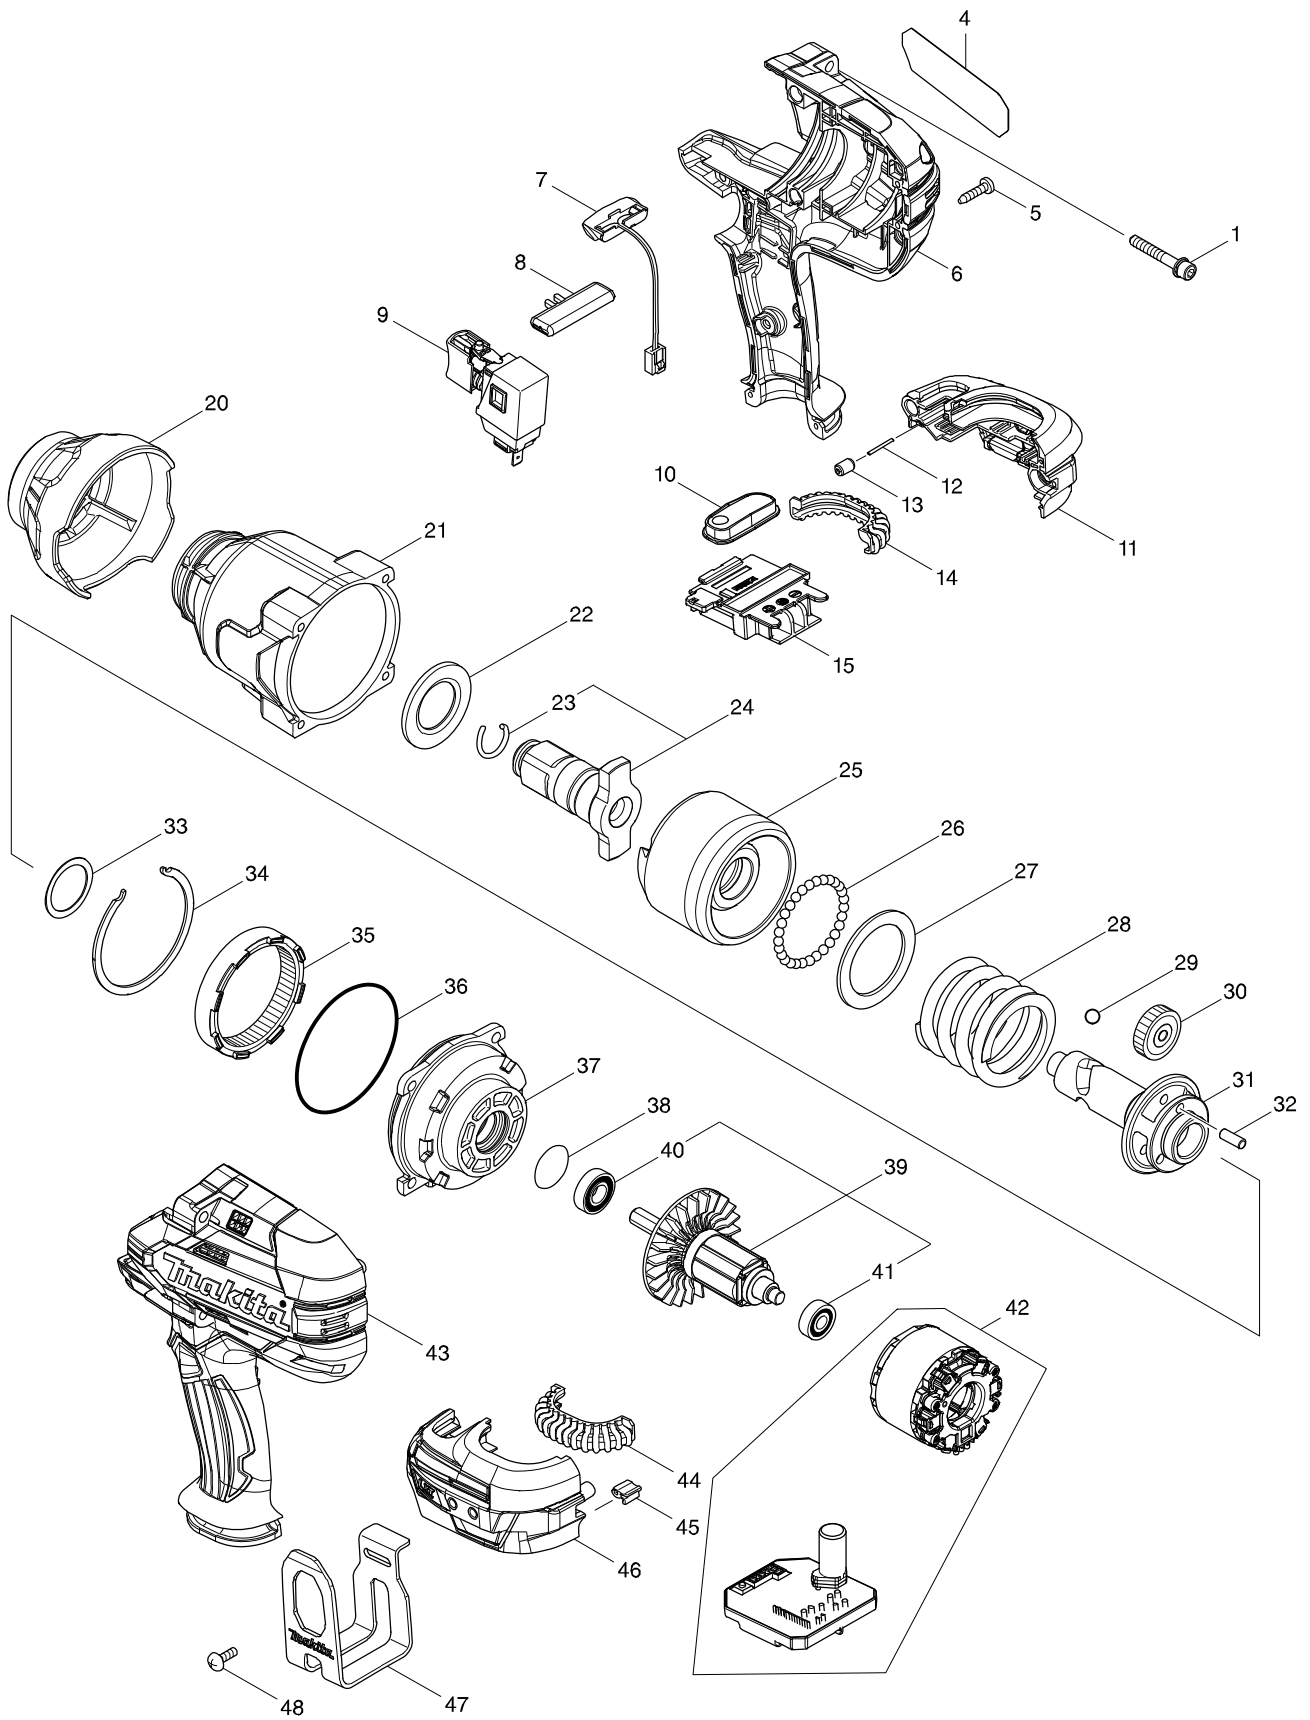

모델번호 DTW1001 CORDLESS IMPACT WRENCH

**모델명 : DTW1001**

도번	부품코드	품명	단위
1	251476-6	H.S.H.BOLT M5X35 WITH WR	EA
4	851K74-8	DTW1001 NAME PLATE	EA
5	266326-2	TAPPING SCREW 4X18	PC
6	183C08-8	HOUSING SET	EA
7	620351-1	LED CIRCUIT	EA
8	456268-0	F/R CHANGE LEVER	EA
9	143416-7	SWITCH COMPLETE	EA
10	143417-5	SWITCH PLATE COMPLETE	EA
11	183C12-7	BATTERY HOUSING SET	EA
12	268284-8	PIN 1.5	EA
13	263036-2	RUBBER PIN 5	PC.
14	424773-5	CUSHION RUBBER	EA
15	643899-6	TERMINAL	EA
20	424775-1	BUMPER	EA
21	143411-7	HAMMER CASE COMPLETE	EA
22	346948-5	WASHER 25	EA
23	232334-5	RING SPRING 16	EA
24	135803-4	ANVIL E ASSY	EA
25	326612-4	HAMMER	EA
26	216002-8	STEEL BALL 4.8	EA
27	267493-6	FLAT WASHER 38	EA
28	234383-8	COMPRESSION SPRING 38	EA
29	216009-4	STEEL BALL 7.1	EA
30	227391-6	SPUR GEAR 24	EA
31	326611-6	SPINDLE	EA
32	268079-9	PIN 5	EA
33	267494-4	FLAT WASHER 25	EA
34	346947-7	RETAINER	EA
35	227392-4	INTERNAL SPUR GEAR 54	EA
36	213720-9	O RING 67	PC
37	135718-5	INTERNAL GEAR CASE ASSY(INC 36.38)	EA
38	213961-7	O RING 22	PC.
39	519384-0	ROTOR ASSY(INC 40.41)	EA
40	210069-8	BALL BEARING 6900DDW	EA
41	211022-7	BALL BEARING 607ZZ	PC.
42	629170-2	STATOR COMPLETE	EA
43	183C08-8	HOUSING SET	EA
44	424773-5	CUSHION RUBBER	EA
45	424517-3	CUSHION	EA
46	183C12-7	BATTERY HOUSING SET	EA
47	346949-3	HOOK	EA
48	251314-2	SCREW M4X12	EA