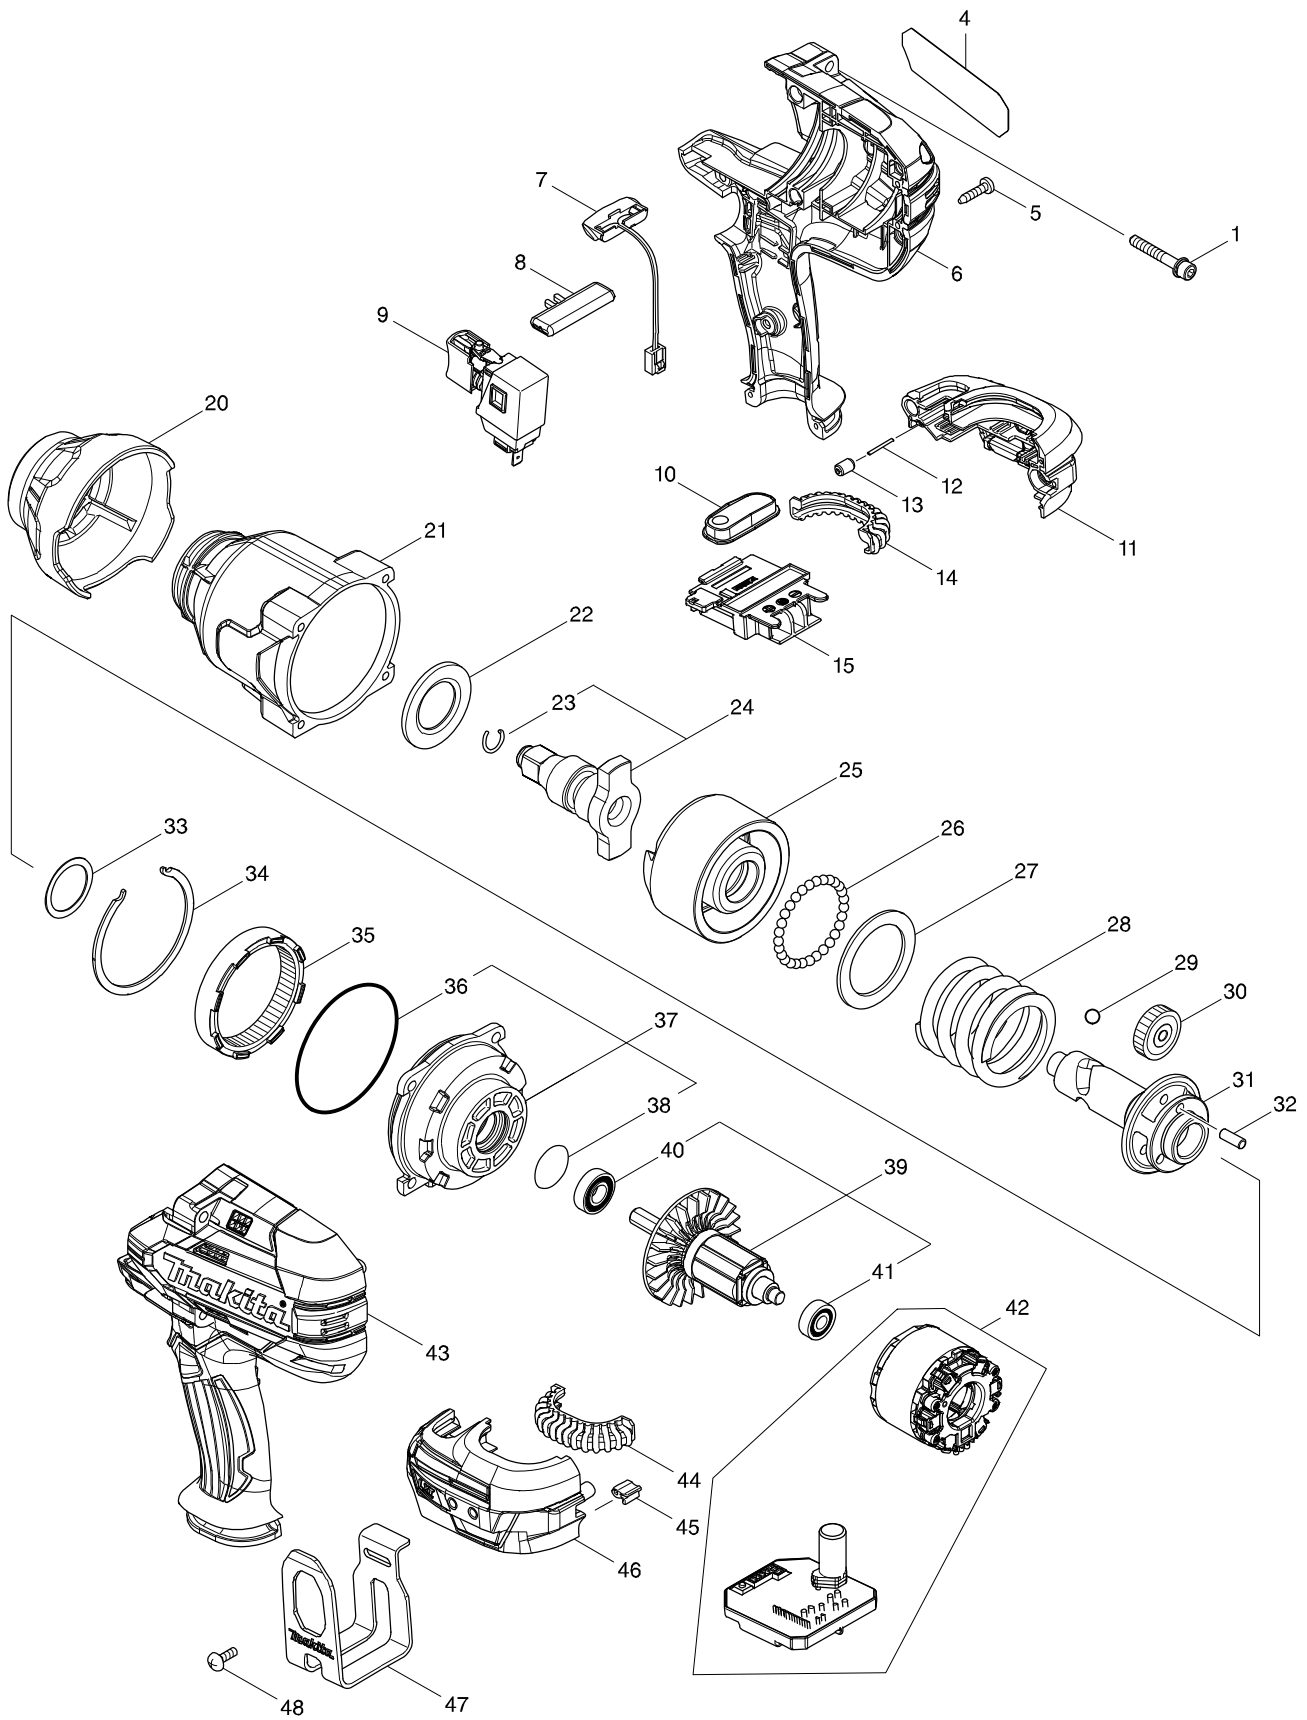

모델번호 DTW1002 CORDLESS IMPACT WRENCH

모델명 : DTW1002

도번	부품코드	품명	단위
1	251476-6	H.S.H.BOLT M5X35 WITH WR	EA
4	851K57-8	DTW1002 NAME PLATE	EA
5	266326-2	TAPPING SCREW 4X18	PC
6	183C08-8	HOUSING SET	EA
7	620351-1	LED CIRCUIT	EA
8	456268-0	F/R CHANGE LEVER	EA
9	143416-7	SWITCH COMPLETE	EA
10	143417-5	SWITCH PLATE COMPLETE	EA
11	183C12-7	BATTERY HOUSING SET	EA
12	268284-8	PIN 1.5	EA
13	263036-2	RUBBER PIN 5	PC.
14	424773-5	CUSHION RUBBER	EA
15	643899-6	TERMINAL	EA
20	424775-1	BUMPER	EA
21	143411-7	HAMMER CASE COMPLETE	EA
22	346948-5	WASHER 25	EA
23	232323-0	RING SPRING 10	EA
24	135804-2	ANVIL W ASSY	EA
25	326613-2	HAMMER	EA
26	216002-8	STEEL BALL 4.8	EA
27	267493-6	FLAT WASHER 38	EA
28	234383-8	COMPRESSION SPRING 38	EA
29	216009-4	STEEL BALL 7.1	EA
30	227391-6	SPUR GEAR 24	EA
31	326611-6	SPINDLE	EA
32	268079-9	PIN 5	EA
33	267494-4	FLAT WASHER 25	EA
34	346947-7	RETAINER	EA
35	227392-4	INTERNAL SPUR GEAR 54	EA
36	213720-9	O RING 67	PC
37	135718-5	INTERNAL GEAR CASE ASSY(INC 36.38)	EA
38	213961-7	O RING 22	PC.
39	519384-0	ROTOR ASSY(INC 40.41)	EA
40	210069-8	BALL BEARING 6900DDW	EA
41	211022-7	BALL BEARING 607ZZ	PC.
42	629170-2	STATOR COMPLETE	EA
43	183C08-8	HOUSING SET	EA
44	424773-5	CUSHION RUBBER	EA
45	424517-3	CUSHION	EA
46	183C12-7	BATTERY HOUSING SET	EA
47	346949-3	HOOK	EA
48	251314-2	SCREW M4X12	EA