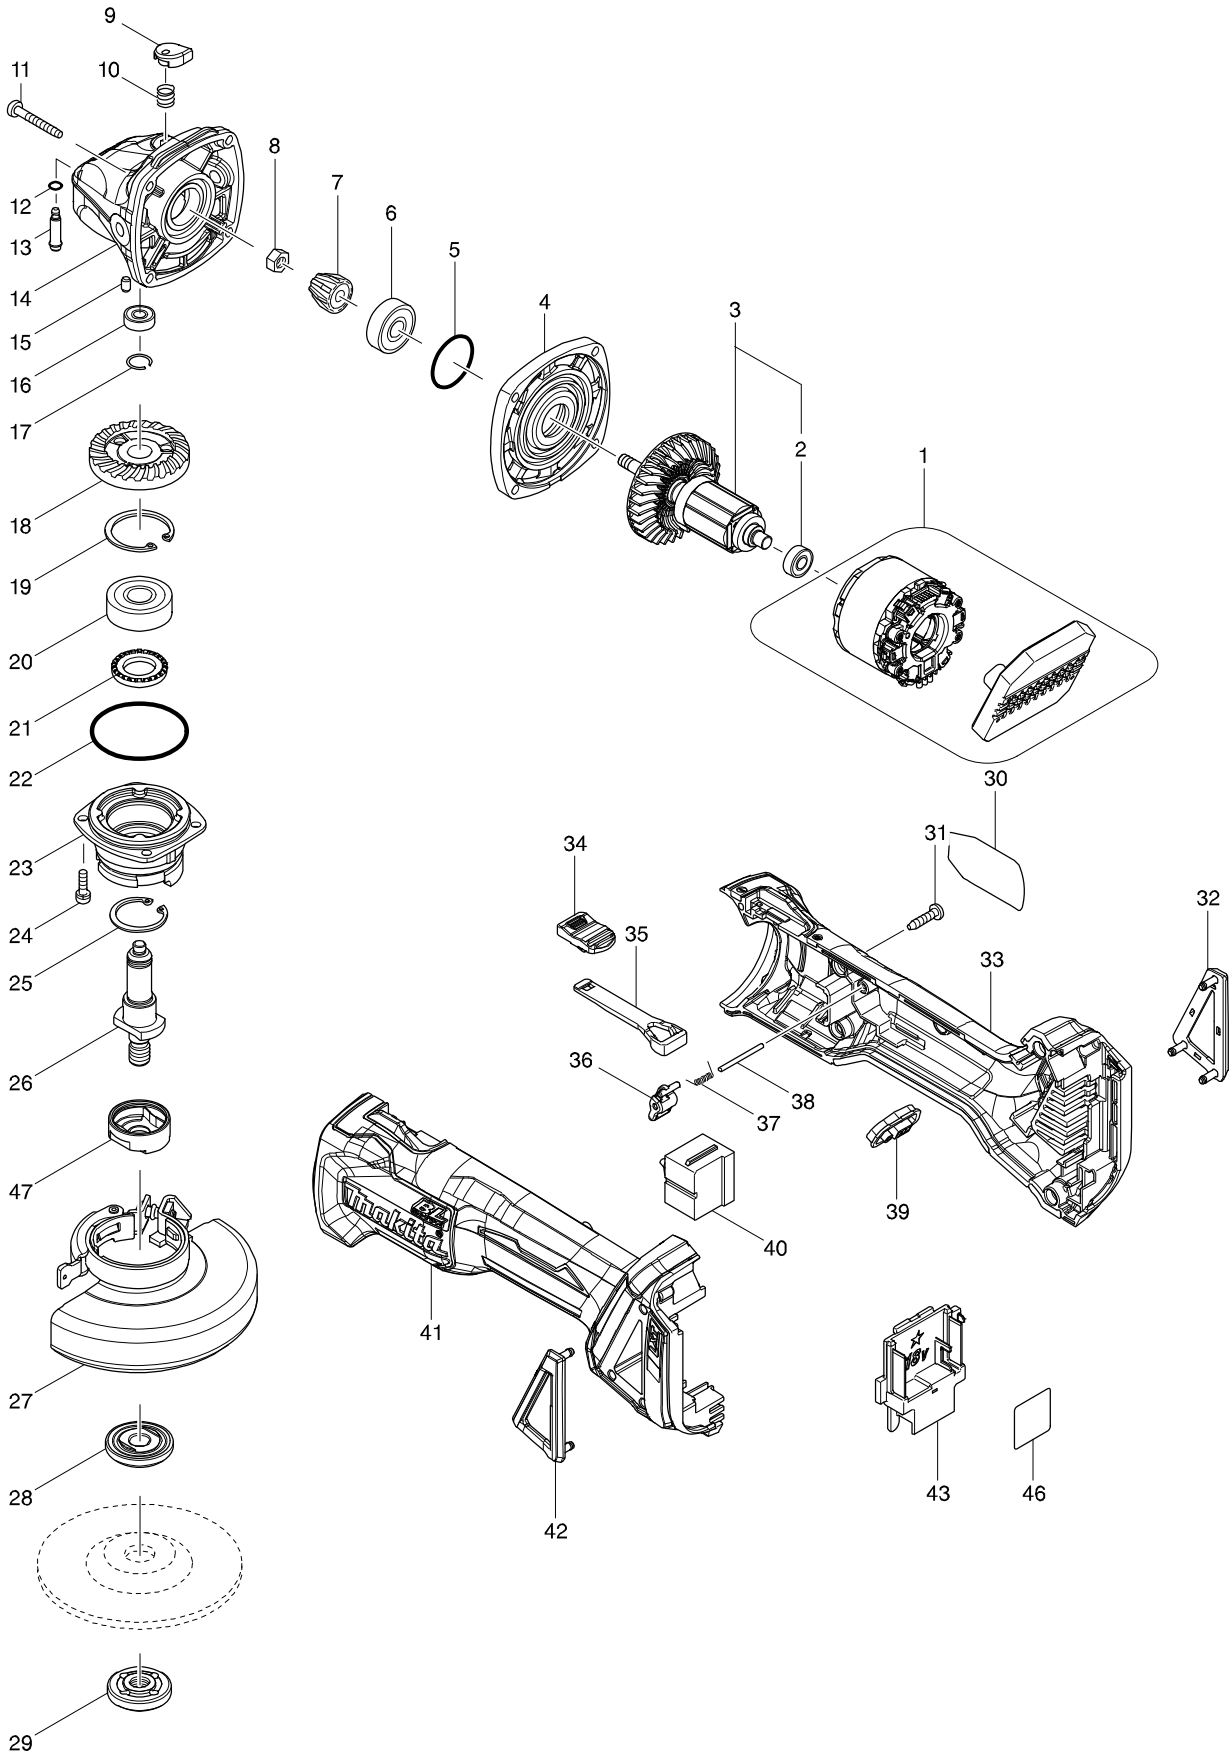

모델번호 DGA406 100MM CORDLESS ANGLE GRINDER

모델명 : DGA406

도번	부품코드	품명	단위
1	629201-7	STATOR COMPLETE	EA
2	210034-7	BALL BEARING 607LLB	PC.
3	519378-5	ROTOR ASSY	EA
4	319214-3	GEAR HOUSING COVER	EA
5	213445-5	O-RING 26	PC
6	210042-8	BALL BEARING 629LLB	EA
7	227541-3	SPIRAL BEVEL GEAR 10	EA
8	252186-8	HEX. NUT M6	PC.
9	417771-6	PIN CAP	PC
10	233072-2	COMPRESSION SPRING 8	EA
11	266361-0	TAPPING SCREW 4X30	PC.
12	213960-9	O RING 5	PC.
13	256546-6	SHOULDER PIN4	EA
14	319213-5	GEAR HOUSING	EA
15	263002-9	RUBBER PIN 4	EA
16	210033-9	BALL BEARING 696ZZ	PC.
17	233950-6	RING SPRING	EA
18	227641-9	SPIRAL BEVEL GEAR 37	EA
19	962151-6	RETAINING RING R-32	EA
20	211129-9	BALL BEARING 6201LLU(DDW)	EA
21	262153-5	FELT RING 16	PC.
22	213622-9	O RING 45	PC.
23	319399-5	BEARING BOX	EA
24	911121-2	PAN HEAD SCREW M4X14	EA
25	962105-3	RETAINING RING R-26	EA
26	326669-5	SPINDLE	EA
27	123533-9	TOOLLESS W. COVER 100KK ASSY	EA
027-1	213009-5	O RING 4	PC
027-2	265180-1	PAN HEAD SCREW M5X16	EA
28	224483-2	INNER FLANGE 30	EA
29	224559-5	LOCK NUT 10-30(15mm)	EA
30	851Y53-0	DGA406 NAME PLATE	EA
31	266326-2	TAPPING SCREW 4X18	PC
32	455450-8	DUST COVER R	EA
33	187998-9	MOTOR HOUSING SET	EA
34	455447-7	SWITCH KNOB	EA
35	455446-9	SWITCH LEVER	EA
36	455448-5	LEVER	EA
37	231679-8	TORSION SPRING 2	EA
38	268330-7	PIN 2	EA
39	142901-7	INDICATOR PANEL COMPLETE	EA
40	650579-7	SWITCH 1246.3223	PC.
41	187998-9	MOTOR HOUSING SET	EA
42	455449-3	DUST COVER L	EA
43	643899-6	TERMINAL	EA
46	851Y58-0	DGA406 SERIAL NO. LABEL	EA
47	310516-0	LEAD FLANGE B	EA