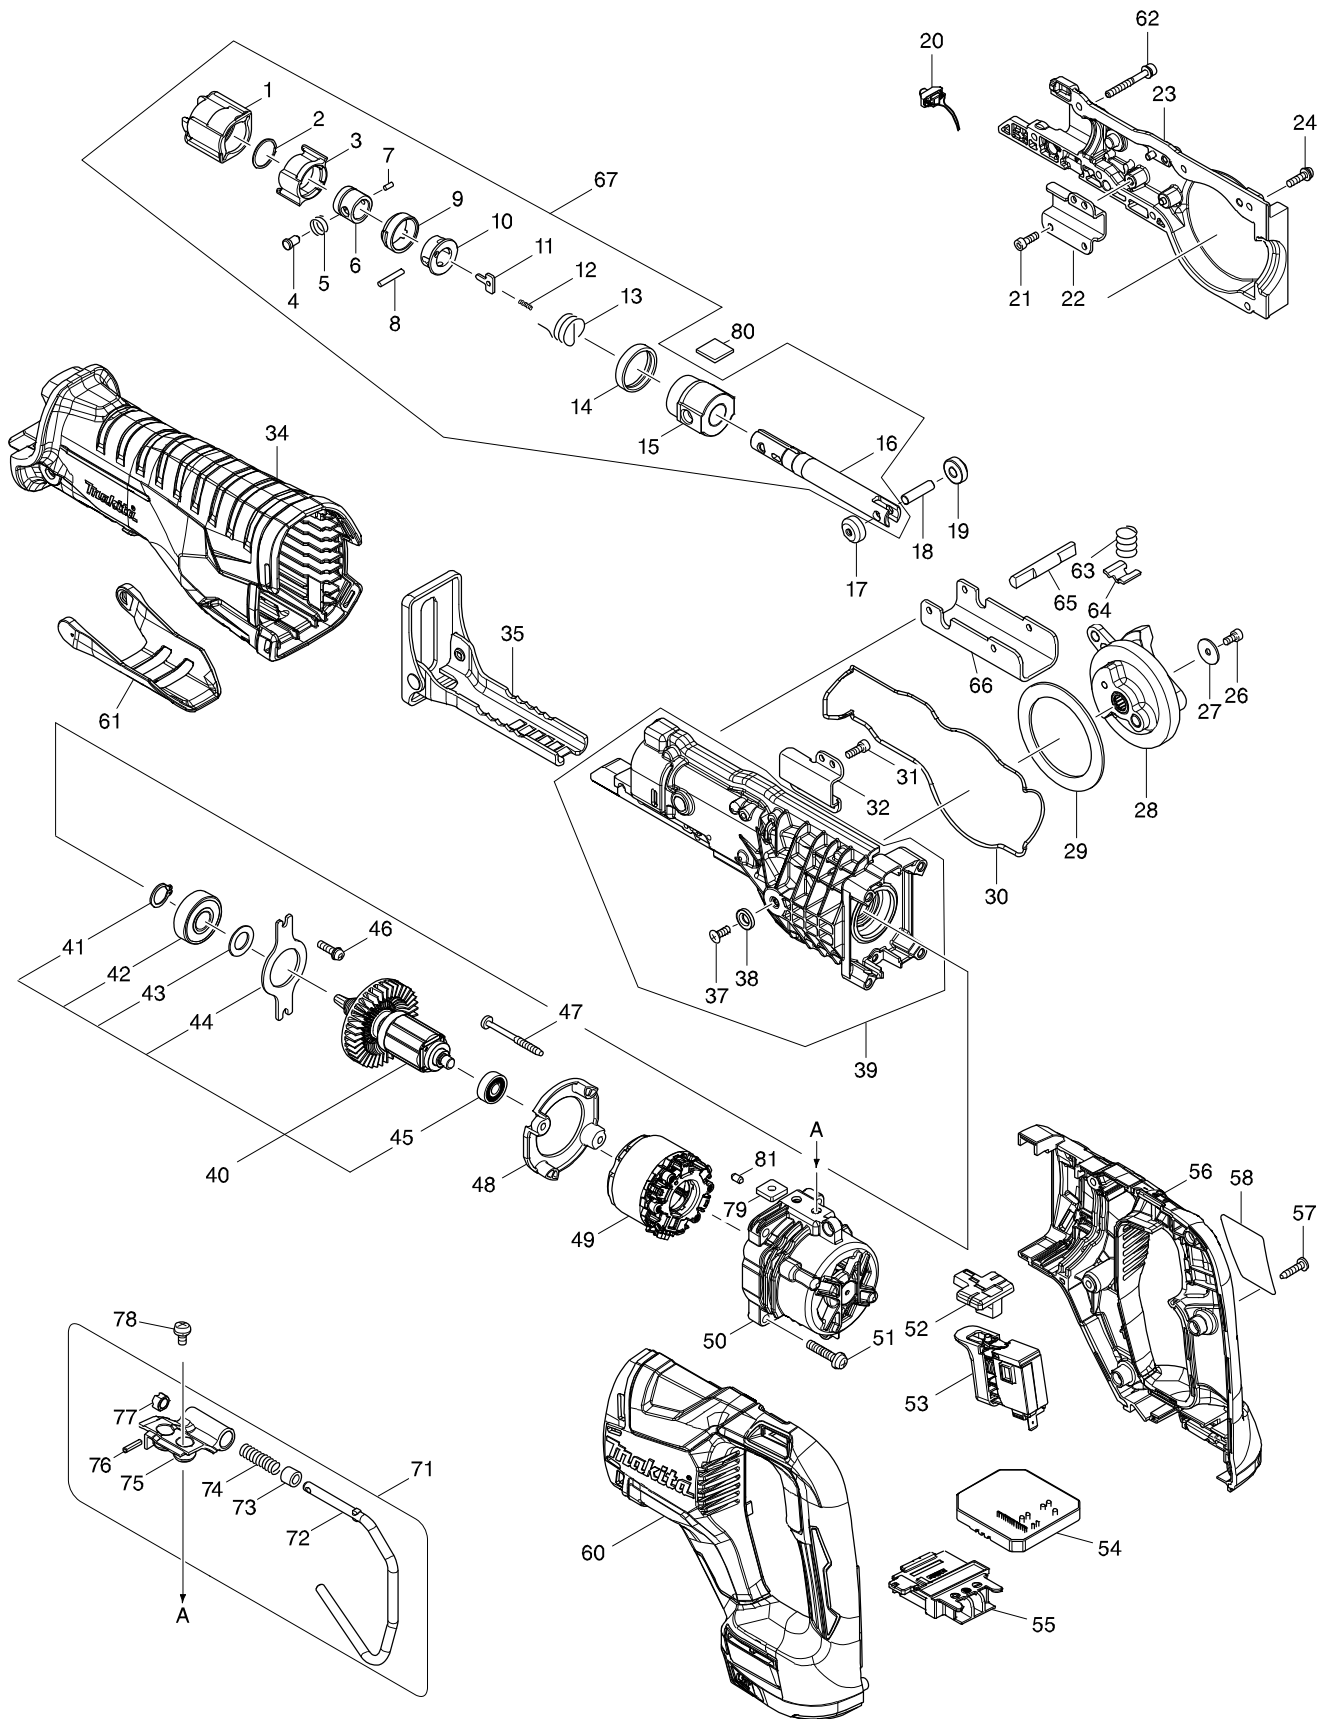

모델번호 DJR187 CORDLESS RECIPRO SAW

모델명 : DJR187

도번	부품코드	품명	단위
1	424763-8	PROTECTOR	EA
2	257952-8	RETAINING RING (EXT) 18	EA
3	310662-9	DRIVING SLEEVE	EA
4	256569-4	SHOULDER PIN 5	EA
5	234381-2	COMPRESSION SPRING 6	EA
6	331720-8	GUIDE SLEEVE	EA
7	268094-3	PIN 3	EA
8	256158-5	PIN 3	PC
9	417791-0	DRIVING SLEEVE GUIDE	PC
10	418311-3	SLEEVE	PC
11	345214-7	PUSH PLATE	EA
12	233025-1	COMPRESSION SPRING 2	PC
13	231687-9	TORSION SPRING 17	PC
14	424762-0	RUBBER RING	EA
15	143365-8	SLIDER GUIDE COMPLETE	EA
015-1	213151-2	OIL SEAL 14	PC
015-2	213174-0	X RING 14	EA
16	161376-1	SLIDER	EA
17	310663-7	ROLLER	EA
18	268341-2	PIN 6	EA
19	310663-7	ROLLER	EA
20	620434-7	LED CIRCUIT	EA
21	922117-8	HEX. SOCKET HEAD BOLT M4X12	PC.
22	346936-2	ROD GUIDE R	EA
23	143362-4	GEAR HOUSING R COMPLETE	EA
24	911128-8	PAN HEAD SCREW M4X16	EA
26	922107-1	HEX. SOCKET HEAD BOLT M4X8	PC
27	267491-0	FLAT WASHER 4	EA
28	143359-3	GEAR COMPLETE	EA
29	267490-2	FLAT WASHER 54	EA
30	424764-6	SEAL RING	EA
31	922117-8	HEX. SOCKET HEAD BOLT M4X12	PC.
32	346935-4	ROD GUIDE L	EA
34	424765-4	INSULATION COVER	EA
35	161374-5	SHOE	EA
37	912112-6	COUNTERSUNK HEAD SCREW M4X10	PC
38	253825-3	FLAT WASHER 6	PC
39	123509-6	GEAR HOUSING L ASSEMBLY	EA
40	519418-9	ROTOR ASSY	EA
41	961052-5	RETAINING RING S-12	EA
42	210118-1	BALL BEARING 6201DDW	EA
43	253744-3	FLAT WASHER 12	PC
44	285740-3	BEARING RETAINER 66	EA
45	210062-2	BALL BEARING 607ZZ	PC
46	911128-8	PAN HEAD SCREW M4X16	EA
47	266069-6	TAPPING SCREW.FLANGE.PT4X45	PC
48	456178-1	BAFFLE PLATE	EA
49	629179-4	STATOR	EA
50	456179-9	MOTOR HOUSING	EA
51	911243-8	PAN HEAD SCREW M5X25	EA
52	456177-3	CHANGE BUTTON	EA
53	650759-5	SWITCH C3JW-6B-2	EA
54	620432-1	CONTROLLER A	EA
55	643874-2	TERMINAL	EA
56	183D21-2	HANDLE SET	EA
57	266326-2	TAPPING SCREW 4X18	PC