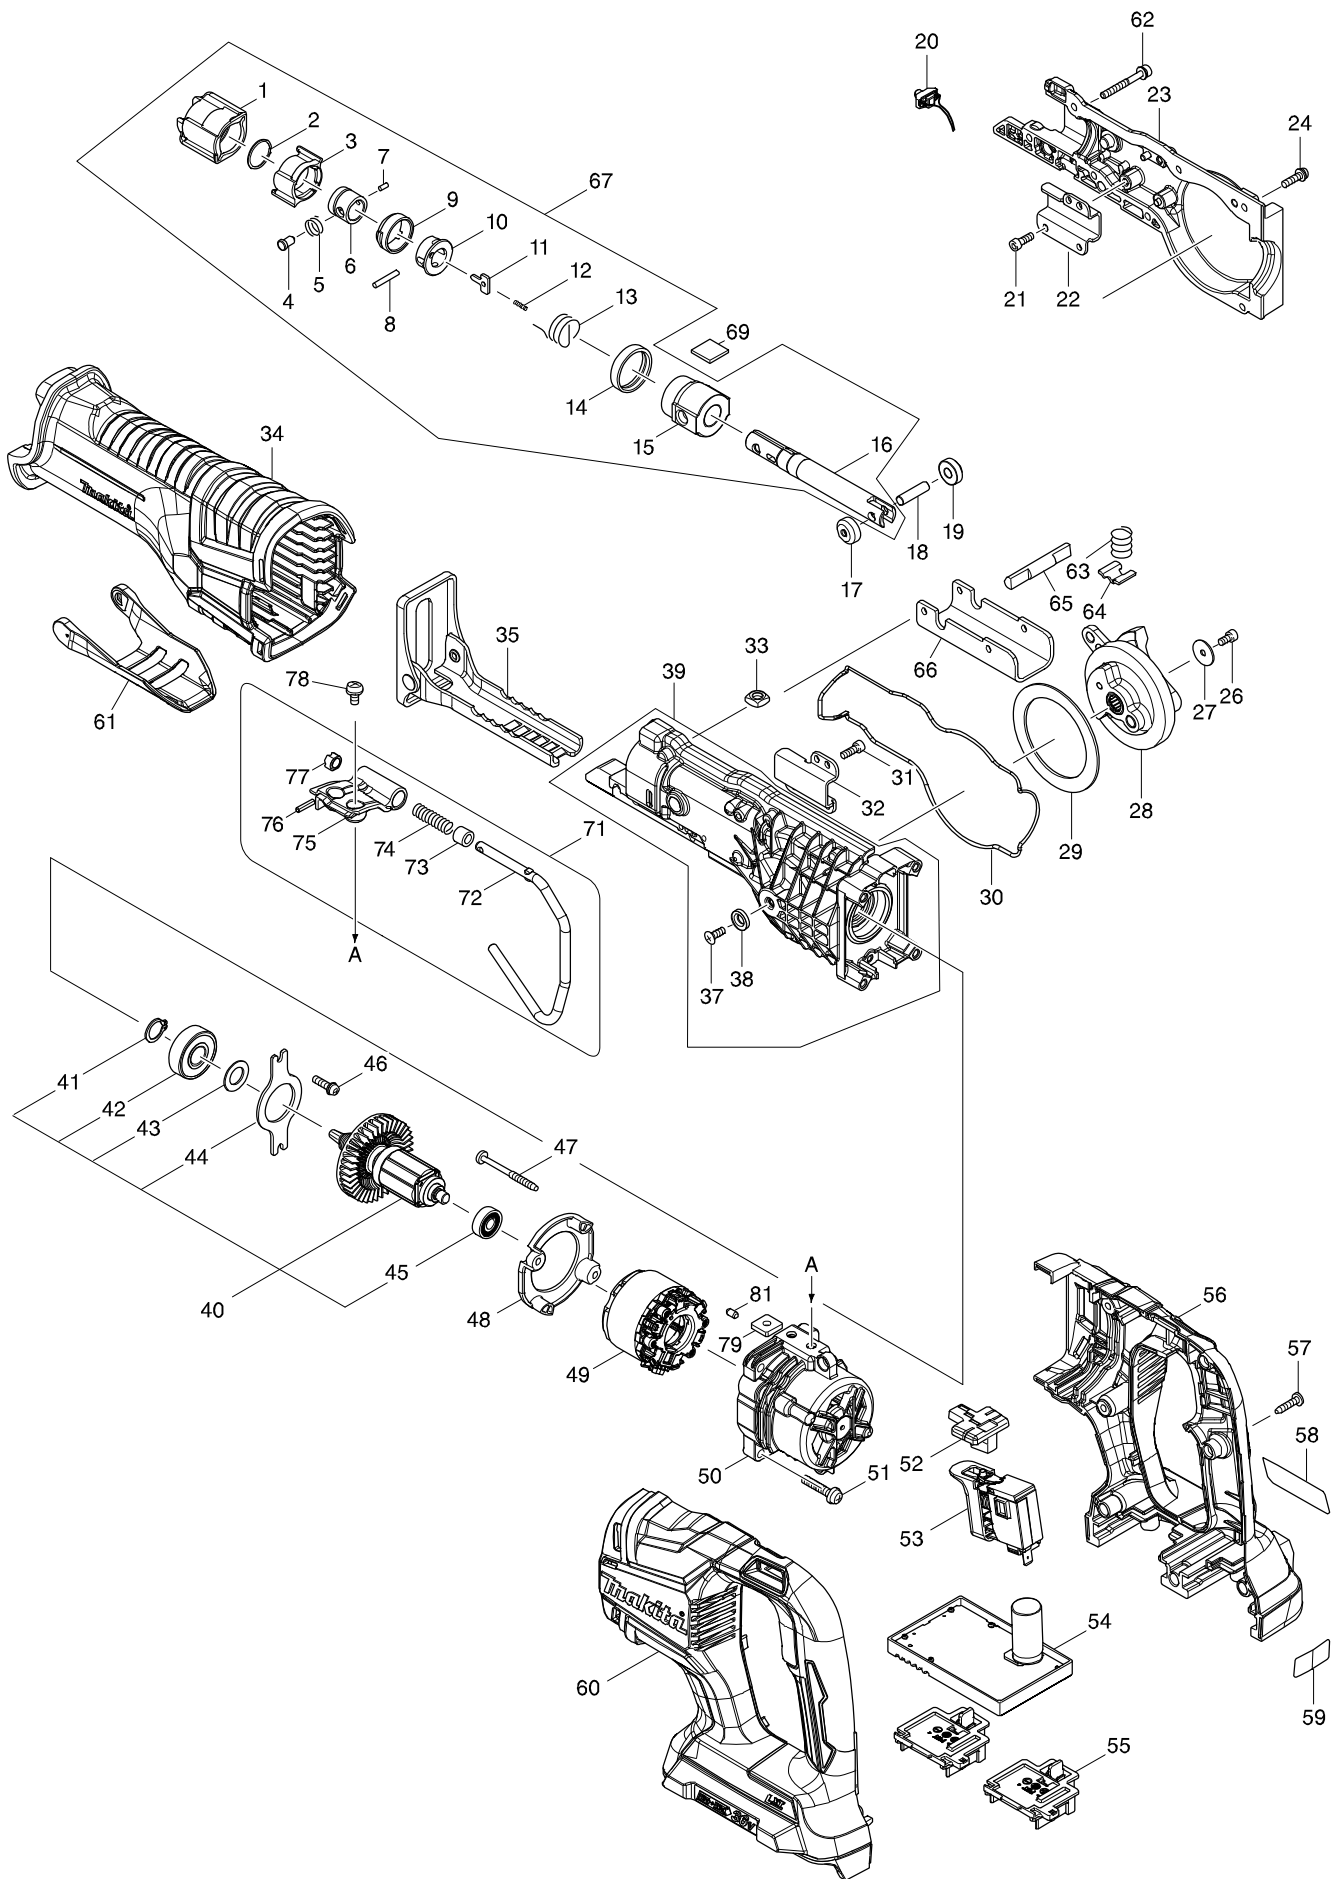

모델번호 DJR360 CORDLESS RECIPRO SAW

모델명 : DJR360

도번	부품코드	품명	단위
1	424763-8	PROTECTOR	EA
2	257952-8	RETAINING RING (EXT) 18	EA
3	310662-9	DRIVING SLEEVE	EA
4	256569-4	SHOULDER PIN 5	EA
5	234381-2	COMPRESSION SPRING 6	EA
6	331720-8	GUIDE SLEEVE	EA
7	268094-3	PIN 3	EA
8	256158-5	PIN 3	PC
9	417791-0	DRIVING SLEEVE GUIDE	PC
10	418311-3	SLEEVE	PC
11	345214-7	PUSH PLATE	EA
12	233025-1	COMPRESSION SPRING 2	PC
13	231687-9	TORSION SPRING 17	PC
14	424762-0	RUBBER RING	EA
15	144012-4	SLIDER GUIDE COMPLETE	EA
015-1	213151-2	OIL SEAL 14	PC
015-2	213174-0	X RING 14	EA
16	161376-1	SLIDER	EA
17	310663-7	ROLLER	EA
18	268341-2	PIN 6	EA
19	310663-7	ROLLER	EA
20	620434-7	LED CIRCUIT	EA
21	922117-8	HEX. SOCKET HEAD BOLT M4X12	PC.
22	346936-2	ROD GUIDE R	EA
23	143362-4	GEAR HOUSING R COMPLETE	EA
24	911128-8	PAN HEAD SCREW M4X16	EA
26	922107-1	HEX. SOCKET HEAD BOLT M4X8	PC
27	267491-0	FLAT WASHER 4	EA
28	143359-3	GEAR COMPLETE	EA
29	267490-2	FLAT WASHER 54	EA
30	424764-6	SEAL RING	EA
31	922117-8	HEX. SOCKET HEAD BOLT M4X12	PC.
32	346935-4	ROD GUIDE L	EA
34	424767-0	INSULATION COVER B	EA
35	161374-5	SHOE	EA
37	912112-6	COUNTERSUNK HEAD SCREW M4X10	PC
38	253825-3	FLAT WASHER 6	PC
39	123509-6	GEAR HOUSING L ASSEMBLY	EA
40	519391-3	ROTOR ASSY	EA
41	961052-5	RETAINING RING S-12	EA
42	210118-1	BALL BEARING 6201DDW	EA
43	253744-3	FLAT WASHER 12	PC
44	285740-3	BEARING RETAINER 66	EA
45	210062-2	BALL BEARING 607ZZ	PC
46	911128-8	PAN HEAD SCREW M4X16	EA
47	266069-6	TAPPING SCREW.FLANGE.PT4X45	PC
48	456178-1	BAFFLE PLATE	EA
49	629180-9	STATOR	EA
50	456179-9	MOTOR HOUSING	EA
51	911243-8	PAN HEAD SCREW M5X25	EA
52	456177-3	CHANGE BUTTON	EA
53	650759-5	SWITCH C3JW-6B-2	EA
54	620455-9	CONTROLLER A	EA
55	644808-8	TERMINAL FOR BHP458	PC.
56	183C50-9	HANDLE SET	EA
57	266326-2	TAPPING SCREW 4X18	PC