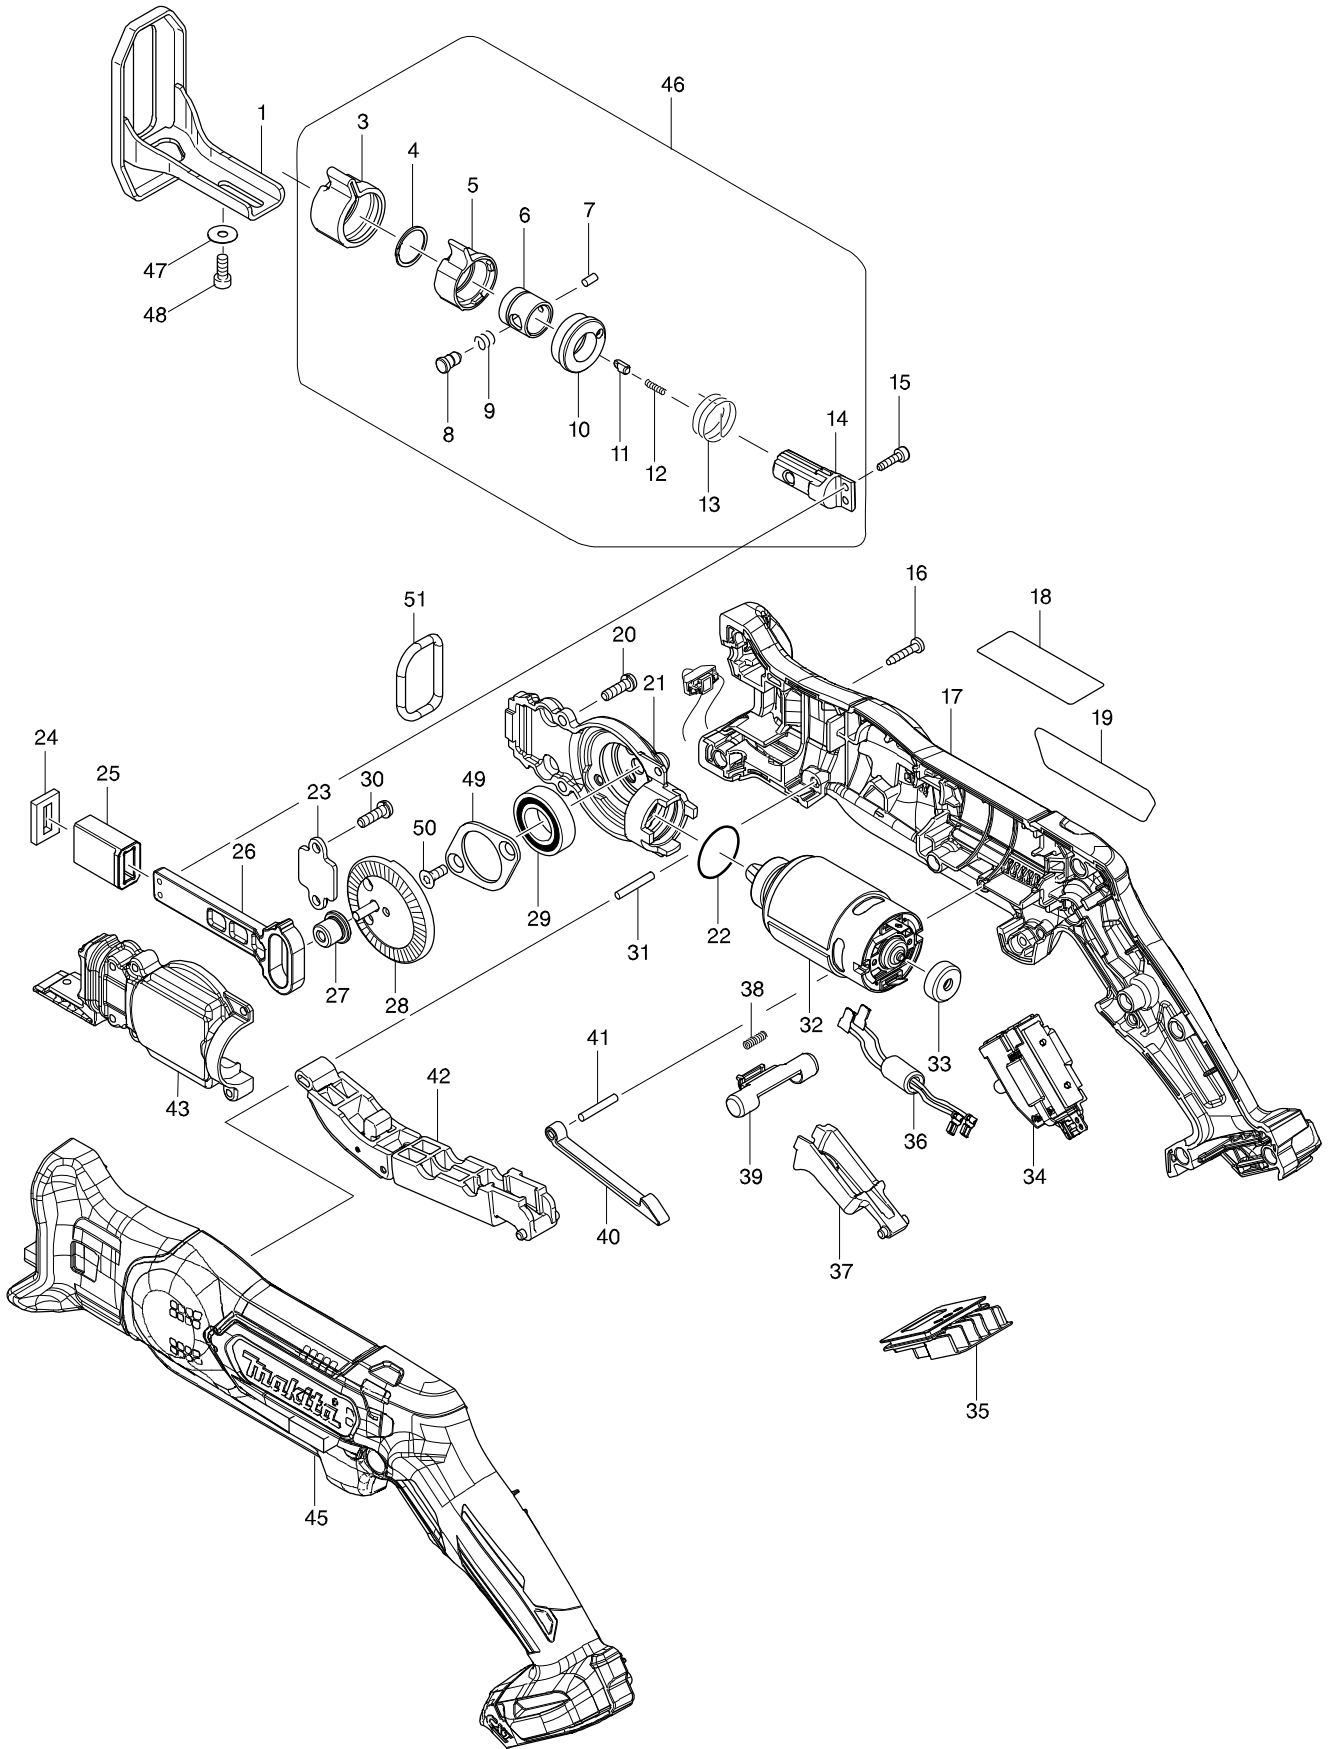

모델번호 JR103D CORDLESS RECIPRO SAW

모델명 : JR103D

도번	부품코드	품명	단위
001	165740-8	SHOE	EA
003	424466-4	PROTECTOR	EA
004	257981-1	RETAINING RING (EXT)16	PC.
005	310496-0	DRIVING SLEEVE	EA
006	331963-2	GUIDE SLEEVE	EA
007	268094-3	PIN 3	EA
008	256492-3	SHOULDER PIN 5	PC
009	233345-3	COMPRESSION SPRING 6	EA
010	453071-0	CONNECTING SLEEVE	EA
011	310495-2	PUSH PIN	EA
012	233025-1	COMPRESSION SPRING 2	PC
013	233594-2	TOPSION SPRING 17	EA
014	326113-2	BLADE GUIDE	EA
015	265910-0	HEX. SOCKET HEAD BOLT M3X12	PC
016	266429-2	TAPPING SCREW 3X16	PC.
017	183C31-3	HOUSING SET	EA
019	851H90-2	JR103D NAME PLATE	EA
020	266747-8	PAN HEAD SCREW M4X14 WITH WM	PC.
021	319060-4	GEAR HOUSING	EA
022	213961-7	O RING 22	PC.
023	346525-3	PLATE	PC.
24	443185-3	FELT SEAL	EA
25	313220-0	SLIDER GUIDE	PC.
26	313271-3	SLIDER	EA
27	313270-5	COLLARDE SLEEVE 4	EA
28	142284-5	GEAR COMPLETE	EA
29	211242-3	BALL BEARING 6902ZZ	PC
30	266747-8	PAN HEAD SCREW M4X14 WITH WM	PC.
31	256158-5	PIN 3	PC
32	629165-5	DC MOTOR	EA
33	424467-2	CAP	PC.
34	632F46-0	SWITCH UNIT	EA
034-1	620447-8	LED CIRCUIT	EA
35	644813-5	TERMINAL	EA
36	632F66-4	LINE FILTER UNIT	EA
37	453072-8	SWITCH LEVER R	PC.
38	233438-6	COMPRESSION SPRING 4	PC.
39	454661-2	LOCK OFF LEVER R	EA
40	313219-5	LINK	PC.
41	256158-5	PIN 3	PC
42	141128-6	SWITCH LEVER F COMPLETE	PC.
43	319061-2	GEAR HOUSING COVER	EA
45	183C31-3	HOUSING SET	EA
46	126201-3	BLADE CLAMP ASSEMBLY	EA
47	253874-0	FLAT WASHER 4	PC
48	922112-8	HEX. SOCKET HEAD BOLT M4X10	PC
49	285738-0	BEARING RETAINER 36	EA
50	265035-0	COUNTERSUNK HEAD SCREW M4X10	EA
51	424597-9	RUBBER RING 23	EA
A01	783201-2	HEX. WRENCH 3	PC
A02	B-20432	RECIPROSAW BLADE 100MM	PC.
A03	B-20404	RECIPROSAW BLADE 100MM	PC.