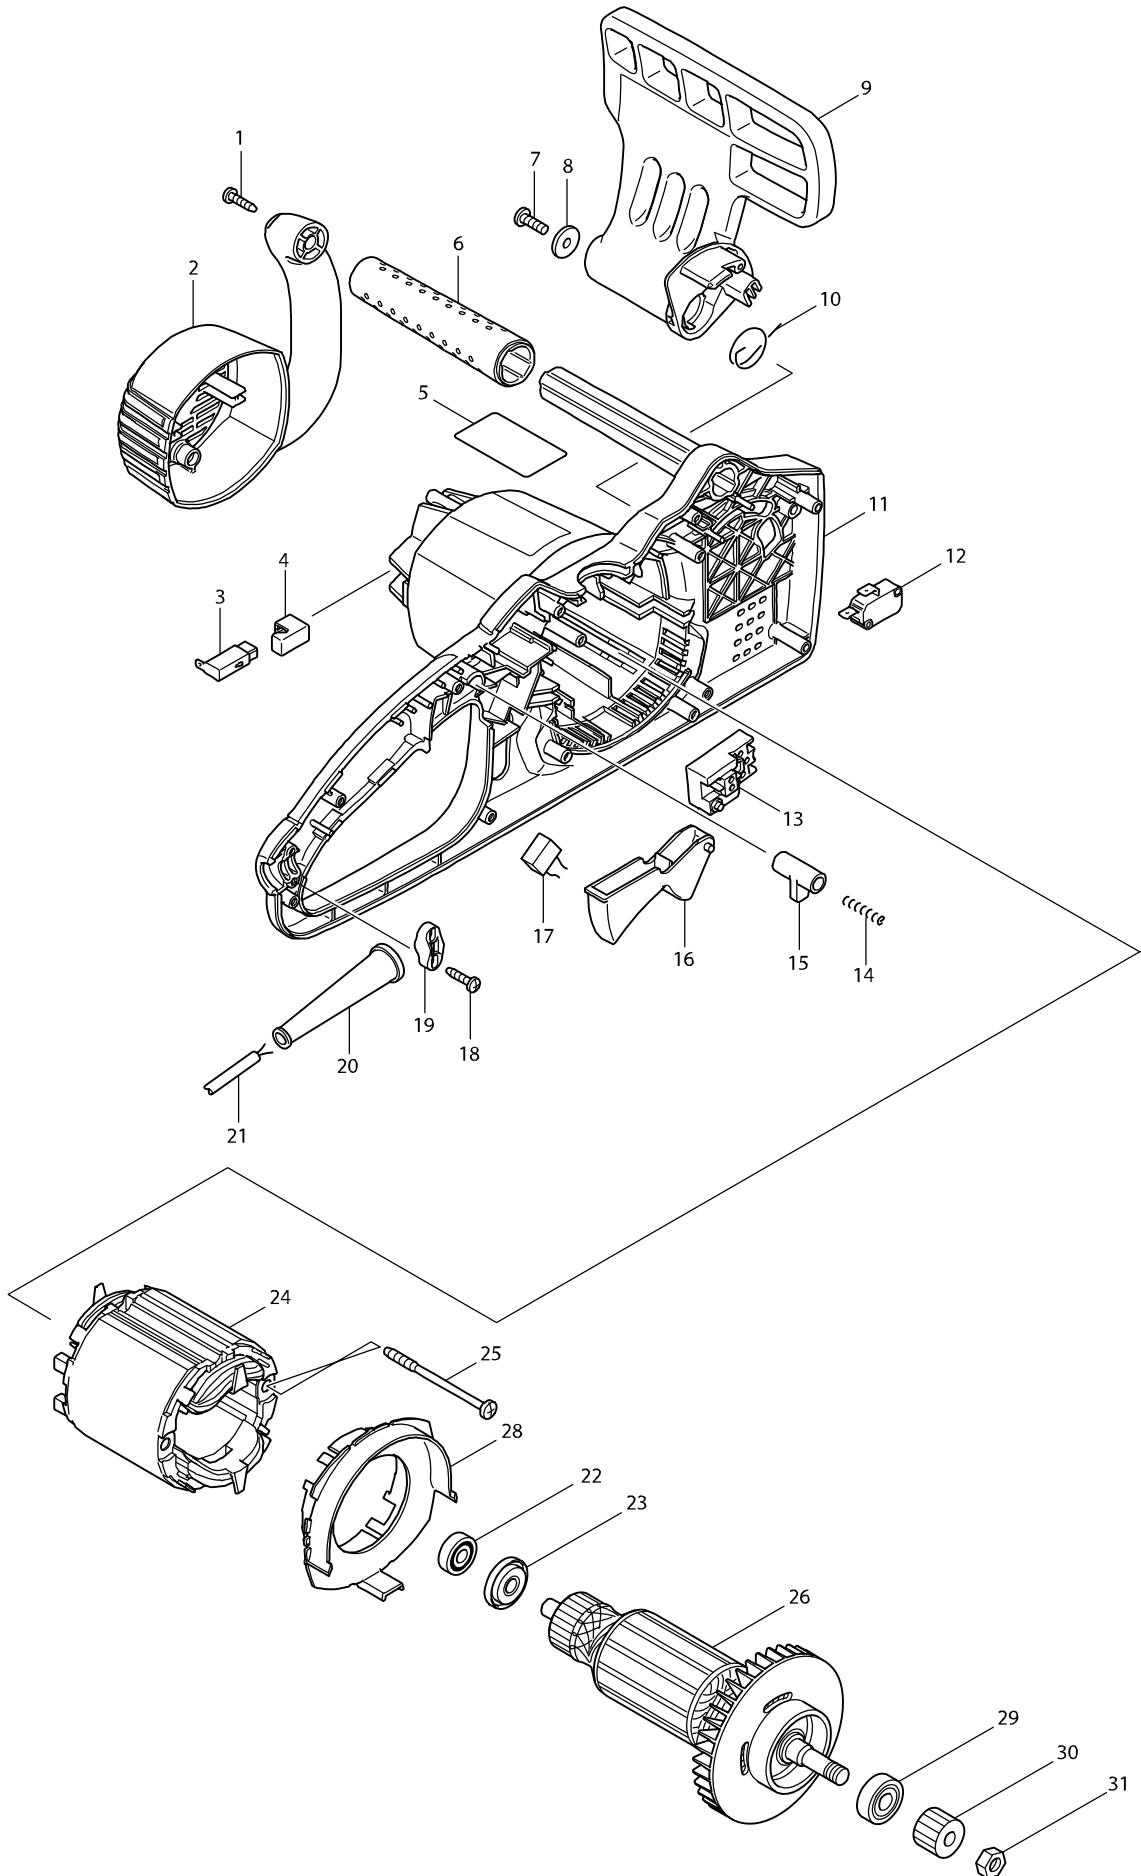

모델번호 UC3520A CHAIN SAW 350MM

모델번호 UC3520A CHAIN SAW 350MM

모델명 : UC3520A

도번	부품코드	품명	단위
001	266326-2	TAPPING SCREW 4X18	PC
002	419234-8	REAR COVER	EA
003	191972-1	CARBON BRUSH CB-132	SET
003A	194984-3	CARBON BRUSH CB-132	SET
004	682211-5	RUBBER SLEEVE	EA
005	861992-6	UC3520A NAME PLATE	EA
006	421938-0	FRONT GRIP	EA
007	266388-0	TAPPING SCREW 5X16	EA
008	267189-9	FLAT WASHER 5	EA
009	419235-6	FRONT HAND GUARD	EA
010	231640-5	TORSION SPRING 20	EA
011	188089-9	HOUSING SET	SET
012	650577-1	MICRO SWITCH	EA
013	651922-3	SWITCH TG71B	EA
014	233173-6	COMPRESSION SPRING 4	EA
015	416178-3	LOCK-OFF BUTTON	EA
016	416708-0	SWITCH LEVER	EA
018	266326-2	TAPPING SCREW 4X18	PC
019	687052-4	STRAIN RELIEF	EA
20	682540-6	CORD GUARD 9.3-90	EA
021A	696538-7	POWER SUPPLY CORD 1.0-2-5.0	EA
22	210029-0	BALL BEARING 608ZZ	PC
23	681644-1	INSULATED WASHER	PC
024A	593869-4	FIELD ASSY	EA
25	266389-8	TAPPING SCREW 5X70	EA
026A	513713-9	ARMATURE ASSY 220-240V	PC
28	419238-0	BAFFLE PLATE	EA
29	211061-7	BALL BEARING 6000LLB	EA
30	227153-2	SPUR GEAR 12	EA
31	931403-6	HEX.NUT M8	PC
32	286274-9	CAP	EA
032A	135414-5	CAP ASSY	EA
34	419240-3	OIL TANK	EA
35	213039-6	O RING 6	EA
036D	142001-3	OIL PUMP COMPLETE	PC.
37	421935-6	OIL TUBE	EA
38	231975-4	SPRING	EA
39	416274-7	CAP	EA
40	256021-2	PIN 5	EA
41	158047-9	LINK PLATE COMPLETE	EA
42	233175-2	COMPRESSION SPRING 9	EA
44	266326-2	TAPPING SCREW 4X18	PC
45	267195-4	FLAT WASHER 4	EA
46	168321-7	BRAKE BAND	EA
47	344688-9	BRAKE RING	EA
48	231817-2	TENSION SPRING 5	EA
049A	452456-7	BEARING HOLDER	PC.
50	213039-6	O RING 6	EA
51	266326-2	TAPPING SCREW 4X18	PC
52	417405-1	CAM	PC
53	227154-0	SPUR GEAR 43	EA
54	324619-4	SPINDLE	EA
55	210106-8	BALL BEARING 6001LLB	EA
056A	450230-7	CRANK	PC
57	210028-2	BALL BEARING 606ZZ	PC
58	324622-5	ROD	EA