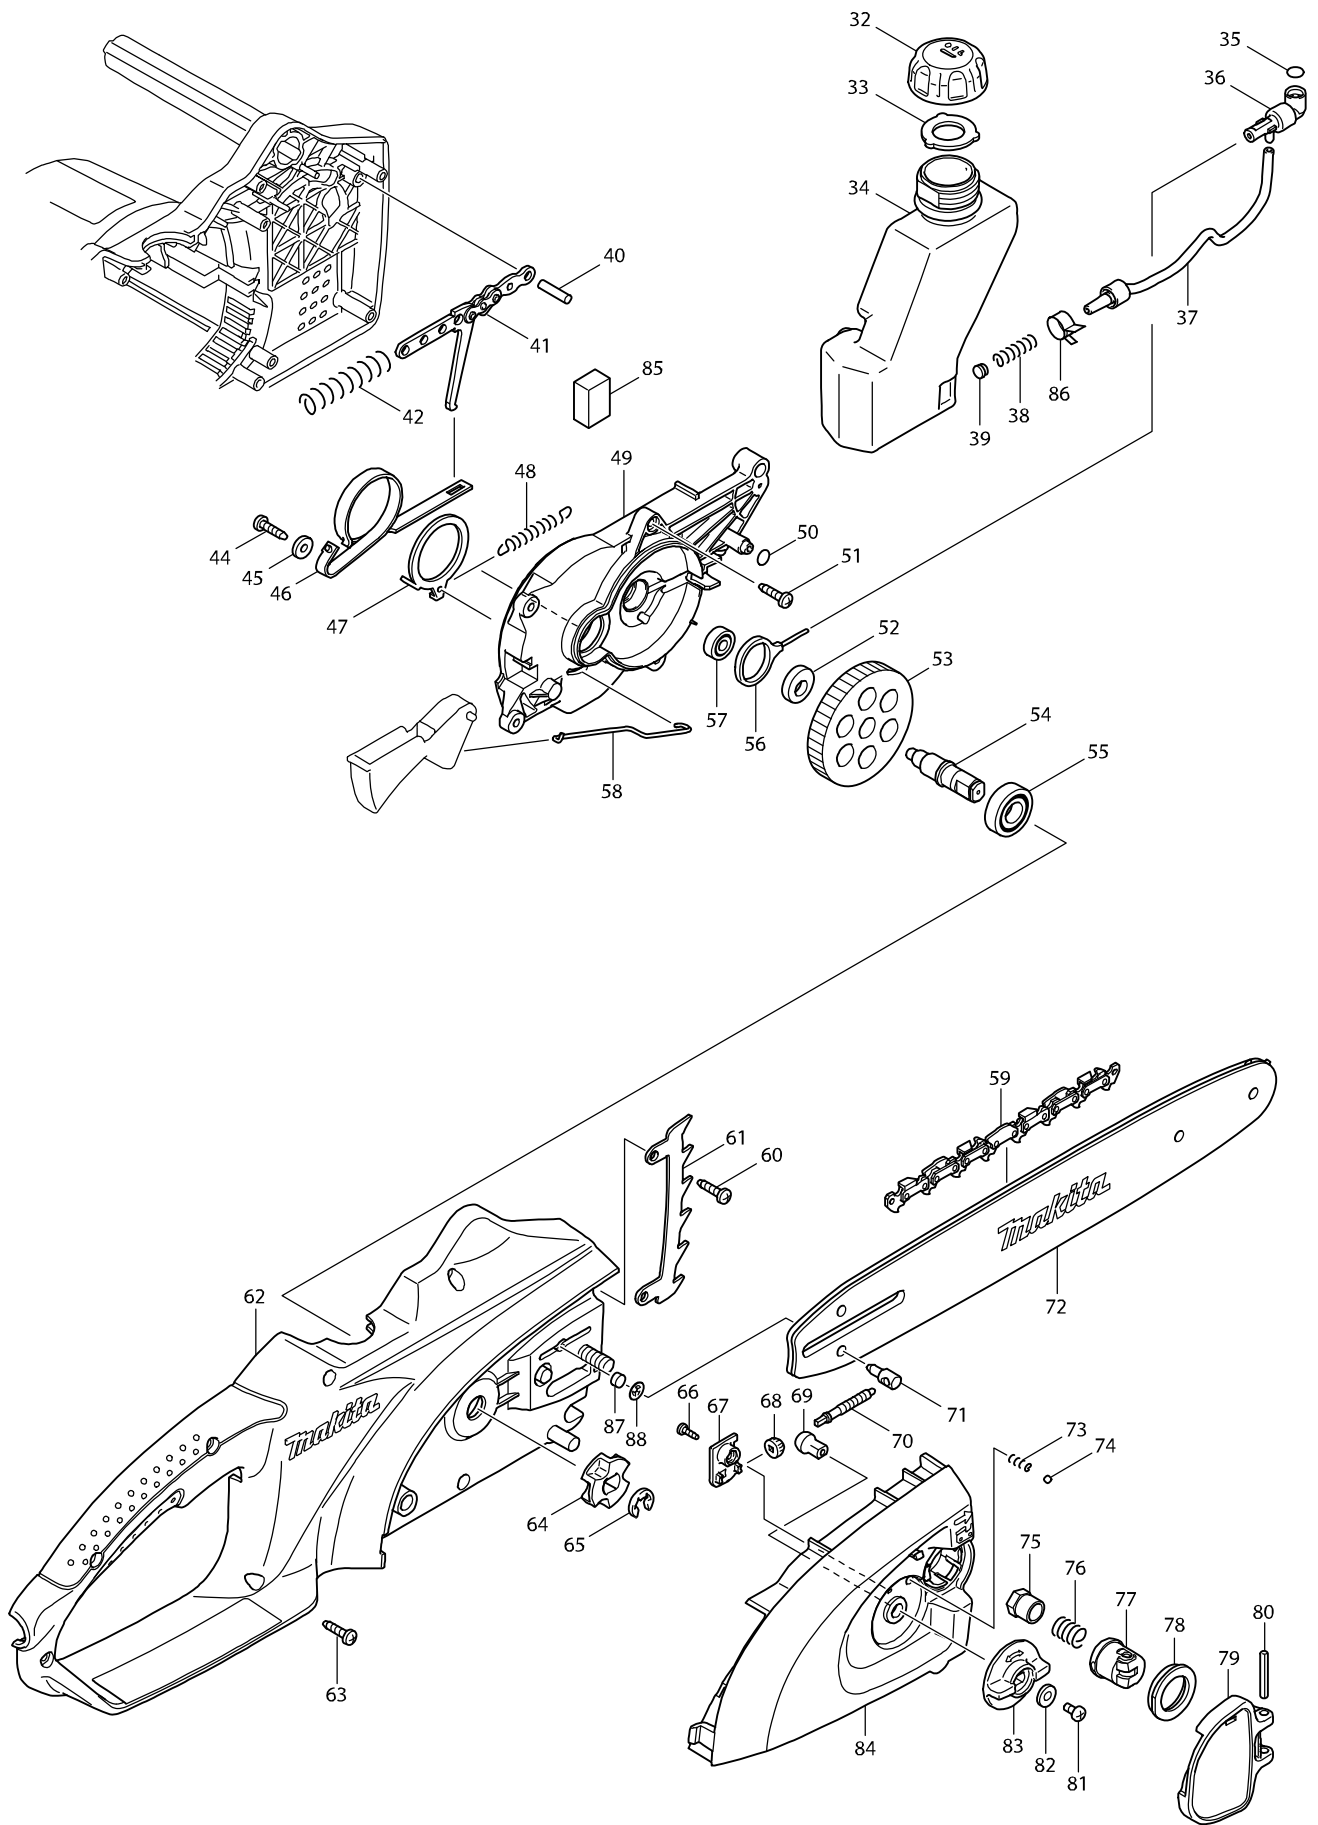

모델번호 UC3520A CHAIN SAW 350MM

모델번호 UC3520A CHAIN SAW 350MM

모델명 : UC3520A

도번	부품코드	품명	단위
001	266326-2	TAPPING SCREW 4X18	PC
002	419234-8	REAR COVER	EA
003	191972-1	CARBON BRUSH CB-132	SET
003A	194984-3	CARBON BRUSH CB-132	SET
004	682211-5	RUBBER SLEEVE	EA
005	861992-6	UC3520A NAME PLATE	EA
006	421938-0	FRONT GRIP	EA
007	266388-0	TAPPING SCREW 5X16	EA
008	267189-9	FLAT WASHER 5	EA
009	419235-6	FRONT HAND GUARD	EA
010	231640-5	TORSION SPRING 20	EA
011	188089-9	HOUSING SET	SET
012	650577-1	MICRO SWITCH	EA
013	651922-3	SWITCH TG71B	EA
014	233173-6	COMPRESSION SPRING 4	EA
015	416178-3	LOCK-OFF BUTTON	EA
016	416708-0	SWITCH LEVER	EA
018	266326-2	TAPPING SCREW 4X18	PC
019	687052-4	STRAIN RELIEF	EA
20	682540-6	CORD GUARD 9.3-90	EA
021A	696538-7	POWER SUPPLY CORD 1.0-2-5.0	EA
22	210029-0	BALL BEARING 608ZZ	PC
23	681644-1	INSULATED WASHER	PC
024A	593869-4	FIELD ASSY	EA
25	266389-8	TAPPING SCREW 5X70	EA
026A	513713-9	ARMATURE ASSY 220-240V	PC
28	419238-0	BAFFLE PLATE	EA
29	211061-7	BALL BEARING 6000LLB	EA
30	227153-2	SPUR GEAR 12	EA
31	931403-6	HEX.NUT M8	PC
32	286274-9	CAP	EA
032A	135414-5	CAP ASSY	EA
34	419240-3	OIL TANK	EA
35	213039-6	O RING 6	EA
036D	142001-3	OIL PUMP COMPLETE	PC.
37	421935-6	OIL TUBE	EA
38	231975-4	SPRING	EA
39	416274-7	CAP	EA
40	256021-2	PIN 5	EA
41	158047-9	LINK PLATE COMPLETE	EA
42	233175-2	COMPRESSION SPRING 9	EA
44	266326-2	TAPPING SCREW 4X18	PC
45	267195-4	FLAT WASHER 4	EA
46	168321-7	BRAKE BAND	EA
47	344688-9	BRAKE RING	EA
48	231817-2	TENSION SPRING 5	EA
049A	452456-7	BEARING HOLDER	PC.
50	213039-6	O RING 6	EA
51	266326-2	TAPPING SCREW 4X18	PC
52	417405-1	CAM	PC
53	227154-0	SPUR GEAR 43	EA
54	324619-4	SPINDLE	EA
55	210106-8	BALL BEARING 6001LLB	EA
056A	450230-7	CRANK	PC
57	210028-2	BALL BEARING 606ZZ	PC
58	324622-5	ROD	EA