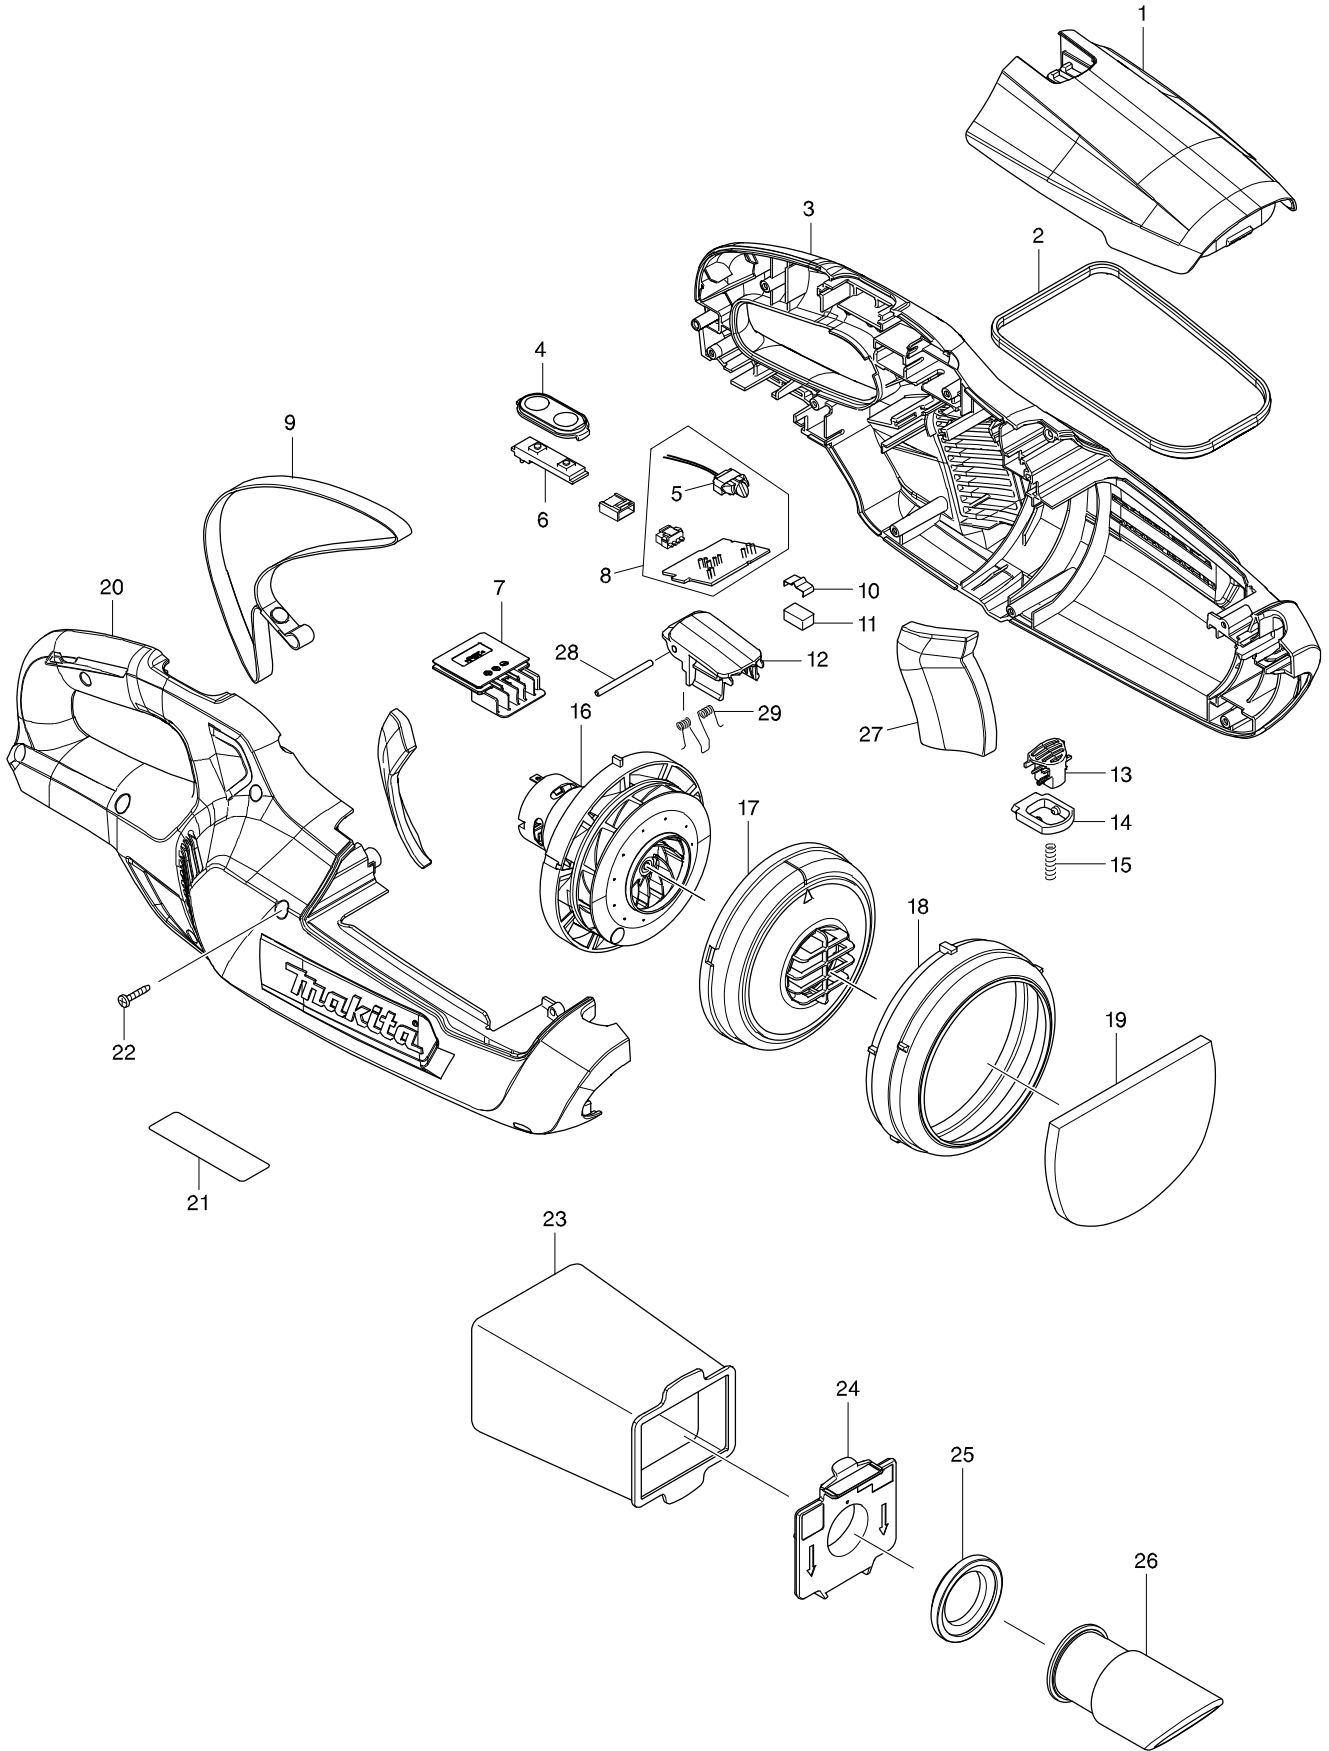

모델번호 CL107FD CORDLESS CLEANER

모델명 : CL107F

도번	부품코드	품명	단위	소요량
001	457148-3	FRONT COVER	EA	1
002	424912-7	SEAL	EA	1
003	183E87-8	HOUSING SET	EA	1
004	144096-2	SWITCH PLATE COMPLETE	EA	1
005	620601-4	LED CIRCUIT	EA	1
006	631973-2	SWITCH UNIT	PC.	1
007	644813-5	TERMINAL	EA	1
008	632H51-9	CONTROLLER UNIT	EA	1
008-1	688161-2	LINE FILTER	PC.	2
010	232264-0	LEAF SPRING	EA	1
011	424367-6	RUBBER	EA	1
012	457151-4	FRONT COVER JOINT	EA	1
013	457150-6	BUTTON	EA	1
014	452352-9	STOPPER	EA	1
015	233344-5	COMPRESSION SPRING 4	PC	1
016	123293-3	MOTOR ASSEMBLY	EA	1
17	454084-4	FAN COVER	EA	1
18	424320-2	RUBBER RING	EA	1
19	424804-0	SUPONGE SHEET 76-110	EA	1
20	183E87-8	HOUSING SET	EA	1
21	852S30-9	CL107FD NAME PLATE	EA	1
22	266429-2	TAPPING SCREW 3X16	PC.	9
23	166084-9	Dust bag For DCL182,CL104	EA	1
24	143677-9	VALVE STAY COMPLETE	EA	1
25	424094-5	PACKING	EA	1
26	457149-1	INLET	EA	1
27	424913-5	SPONGE CSHEEL 35-70	EA	2
28	268271-7	PIN 3	EA	1
29	233580-3	TORSION SPRING4	EA	1
A01	123486-2	zle assembly(White) For DCL180W,DCL1	EA	1
A02	451240-7	SASH NOZZLE	EA	1
A03	451241-5	PIPE	EA	1
A04	451242-3	SASH NOZZLE HOLDER	EA	1
A05	194566-1	per filter(5psc/set) For CL104,CL107,DCL1	EA	1