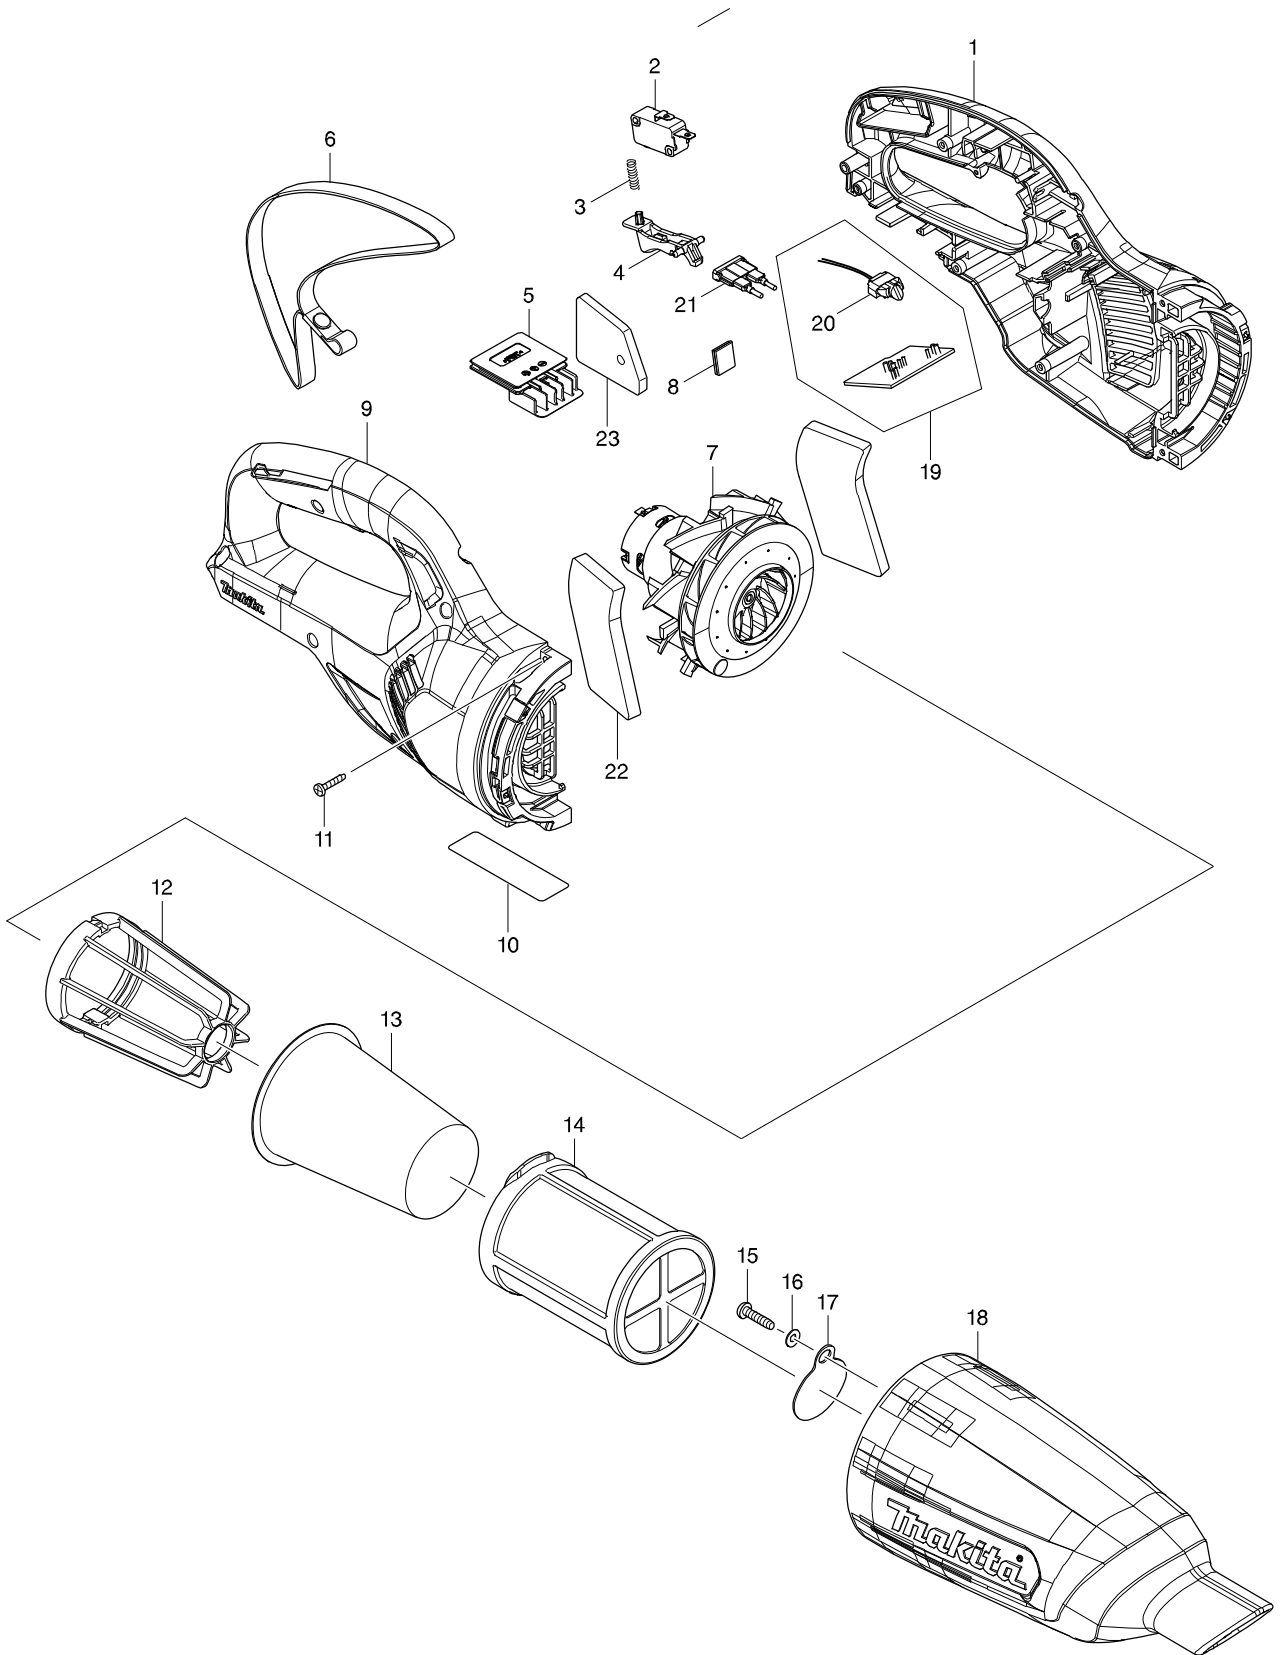

모델번호 CL106FD CORDLESS CLEANER

**모델명 : CL106**

도번	부품코드	품명	단위	소요량
001	183E86-0	HOUSING SET	EA	1
002	650744-8	SWITCH	EA	1
003	231473-8	COMPRESSION SPRING 4	EA	1
004	455743-3	SWITCH LEVER	EA	1
005	644813-5	TERMINAL	EA	1
007	123849-2	MOTOR ASSEMBLY	EA	1
008	424248-4	SPONGE SHEET 15-25	PC.	1
009	183E86-0	HOUSING SET	EA	1
010	852S17-1	CL106FD NAME PLATE	EA	1
011	266429-2	TAPPING SCREW 3X16	PC.	7
01-1	688164-6	LINE FILTER	EA	2
012	410237-5	STAY	PC.	1
013	443060-3	Filter For CL100,CL106,DCL180	EA	1
014	451208-3	Pre filter For CL100,CL106,DCL180	EA	1
015	265995-6	TAPPING SCREW 4X18	EA	1
016	941051-3	FLAT WASHER 4	PC	1
17	424208-6	VALVE	PC.	1
18	457145-9	CAPSULE	EA	1
19	632H49-6	CONTROLLER UNIT	EA	1
20	620601-4	LED CIRCUIT	EA	1
21	632H63-2	FUSE UNIT	EA	1
22	424913-5	SPONGE CSHEEL 35-70	EA	2
23	422150-5	SPONGE SHEET 38-43	EA	1
A01	123486-2	zle assembly(White) For DCL180W,DCL180	EA	1
A02	451240-7	SASH NOZZLE	EA	1
A03	451241-5	PIPE	EA	1
A04	451242-3	SASH NOZZLE HOLDER	EA	1