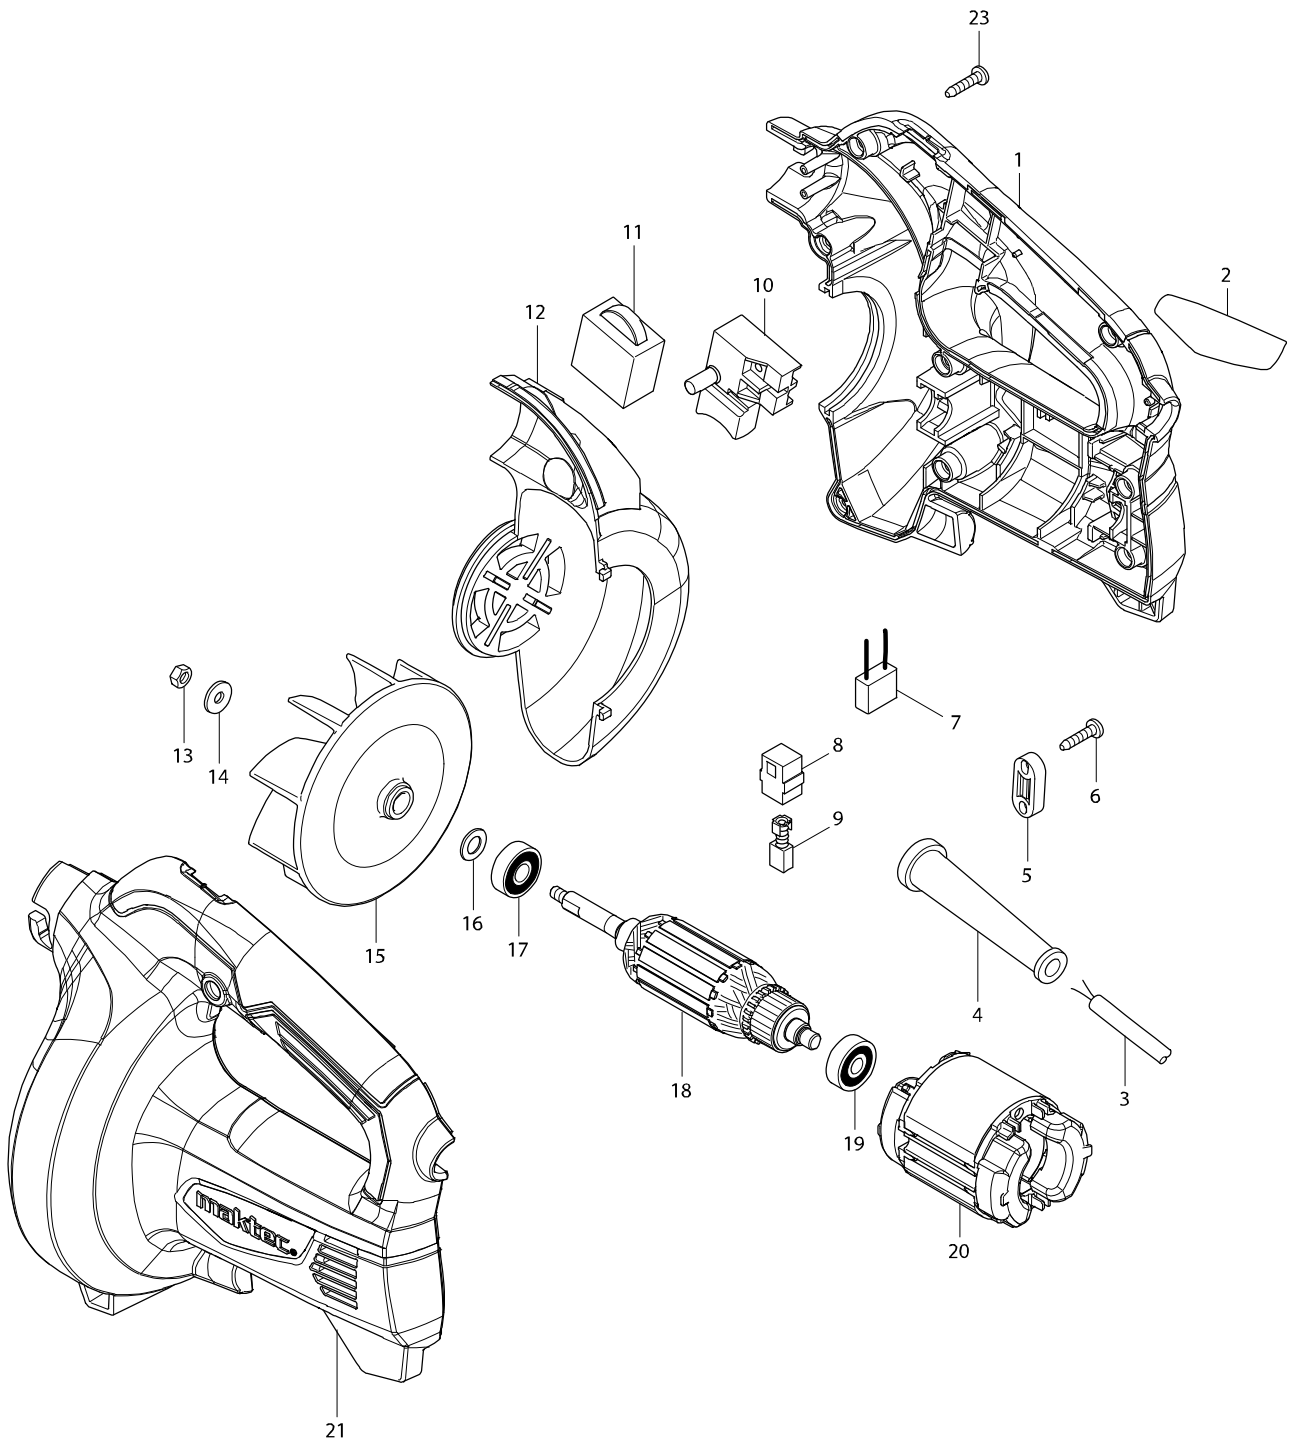

모델번호 MT401 BLOWER

**모델명 : M4000M (MT401G)**

도번	규격	부품명	단위	소요량
1	187519-7	HOUSING SET	PC.	
2	814B38-9	MT401 NAME PLATE	PC.	
3	696403-0	POWER SUPPLY CORD 1.0-2-2.0	EA	
4	682569-2	CORD GUARD	PC	
5	687124-5	STRAIN RELIEF	PC	
6	266326-2	TAPPING SCREW 4X18	PC	
7	645218-2	NOISE SUPPRESSOR	PC	
8	643566-3	BRUSH HOLDER 5X8	PC.	
9	B-80282	CARBON BRUSH CB-85A	SET	
10	650217-1	SWITCH	PC	
11	620187-8	CONTROLLER FA-02	PC.	
12	454071-3	INNER HOUSING	PC.	
13	252103-8	HEX.LOCK NUT M5-8	PC	
14	267294-2	FLAT WASHER 5	EA	
15	240077-5	FAN 100	EA	
16	267240-5	FLAT WASHER 8	PC	
17	210046-0	BALL BEARING 608ZZ	PC.	
18	515863-6	ARMATURE ASSY 220V	PC.	
19	210050-9	BALL BEARING 627ZZ	PC.	
20	633798-0	FIELD 220V	PC.	
21	187519-7	HOUSING SET	PC.	
22	266326-2	TAPPING SCREW 4X18	PC	
A01	418919-3	SASH NOZZLE	EA	
A02	418920-8	JOINT	EA	
A03	421905-5	NOZZLE	EA	
E01	688164-6	LINE FILTER	EA	