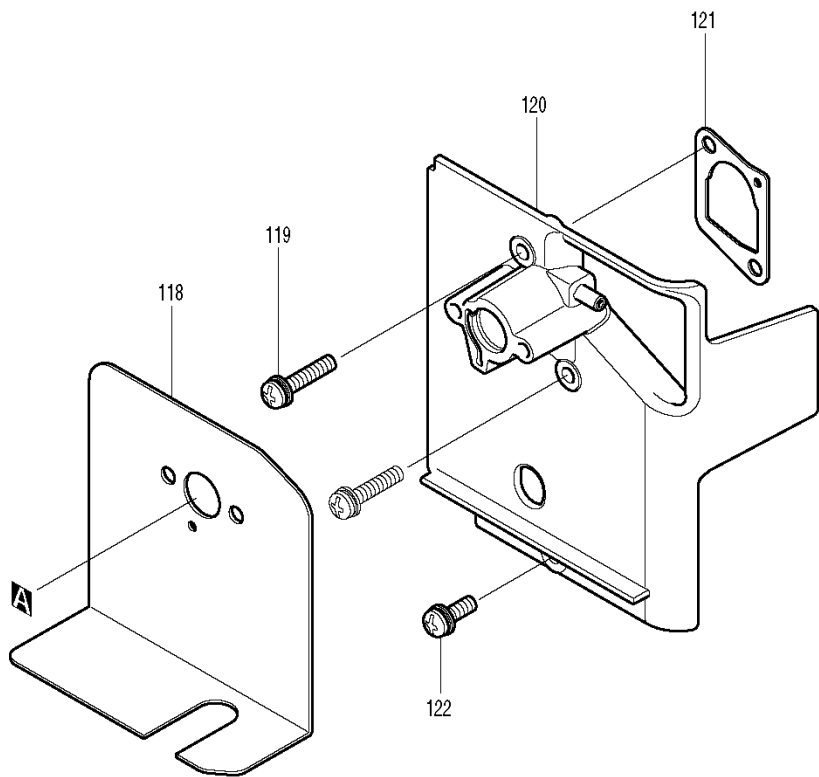

46

105

123

도번	부품코드	부품명	단위	소요량
001	6671007001	VOLUTE CASE 1 ASSY	PC.	1
002	6671005010	SQUARE NUT	PC.	1
004	6671002000	DAMPER 1 COMPL	PC.	1
008	6671001000	INLET COVER COMPL	PC.	1
010	6671003000	DAMPER 2 COMPL	PC.	1
012A	240138-1	IMPELLER	PC.	1
014	6671500400	ELBOW	PC.	1
017	6671500200	BASE 1	PC.	1
018	6671500300	BASE 2	PC.	1
019A	6671008002	CASE 2 VOLUTE ASSY	PC.	1
020	6671005010	SQUARE NUT	PC.	1
024	6676500700	MUFFLER GUARD	PC.	1
026A	450964-2	PLUG COVER	EA	0
028	6676500100	OIL GUARD	PC.	1
029A	898454-1	CHOKE LABEL	EA.	0
030C	453712-8	Engine cover	EA	0
032A	168396-6	BREATHER	PC.	0
033A	125472-9	FUEL TANK CAP ASSEMBLY	EA	0
035A	345920-4	HOSE CLAMP	EA	0
036	5806502900	FILTER	PC.	1
036A	163532-9	FILTER	PC.	0
037A	453618-0	FUEL TANK	PC.	0
038	6672500300	ROCK RIVET	PC.	1
039	6672002000	GUARD COMPL	PC.	1
042	6672001000	FRAME COMPL	PC.	1
044	6672500200	ROCK RIVET	PC.	1
045	6672500000	CUSHION	PC.	1
046B	197095-3	CONTROL LEVER SET	EA	0
047	6675001010	SOCKET HEAD BOLT M6X20	PC.	1
050A	453717-8	LEVER 2 THROTTLE	PC.	0
052A	453716-0	LEVER 1 THROTTLE	PC.	1
053	6625500901	TORSION SPRING	PC.	1
054	6675001030	SCREW M5X25	PC.	1
055	6675004000	SWITCH COMPL	PC.	1
056	6675001020	TAPPING SCREW 4X16	PC.	1
058	6675500001	CABLE TUBE	PC.	1
061A	5971500701	ROCKER COVER	PC.	1
062	5971500900	ROCKER COVER GASKET	PC.	1
063C	142771-4	CYLINDER HEAD COMPL	EA	0
064A	442167-2	CYLINDER HEAD GASKET	PC.	0
065	650109950	Spark plug (168401-9)	PC.	1
065A	168401-9	SPARK PLUG	EA	0
067A	5971007001	CYLINDER BLOCK SET	PC.	0
067B	197786-6	CYLINDER BLOCK SET	EA	0
068A	424201-0	CHECK VALVE	EA	0
070A	442168-0	CAM GEAR GASKET	PC.	0
071A	318725-5	CAM GEAR COVER	PC.	0
073	6676005000	OIL CAP ASSY	PC.	1
075	5921501000	Lead valve (346083-9)	PC.	1
075A	346083-9	LEAD VALVE	EA	0
076	5931501300	RETAINER PLATE	PC.	1
078	5976500100	OIL CASE GASKET	PC.	1