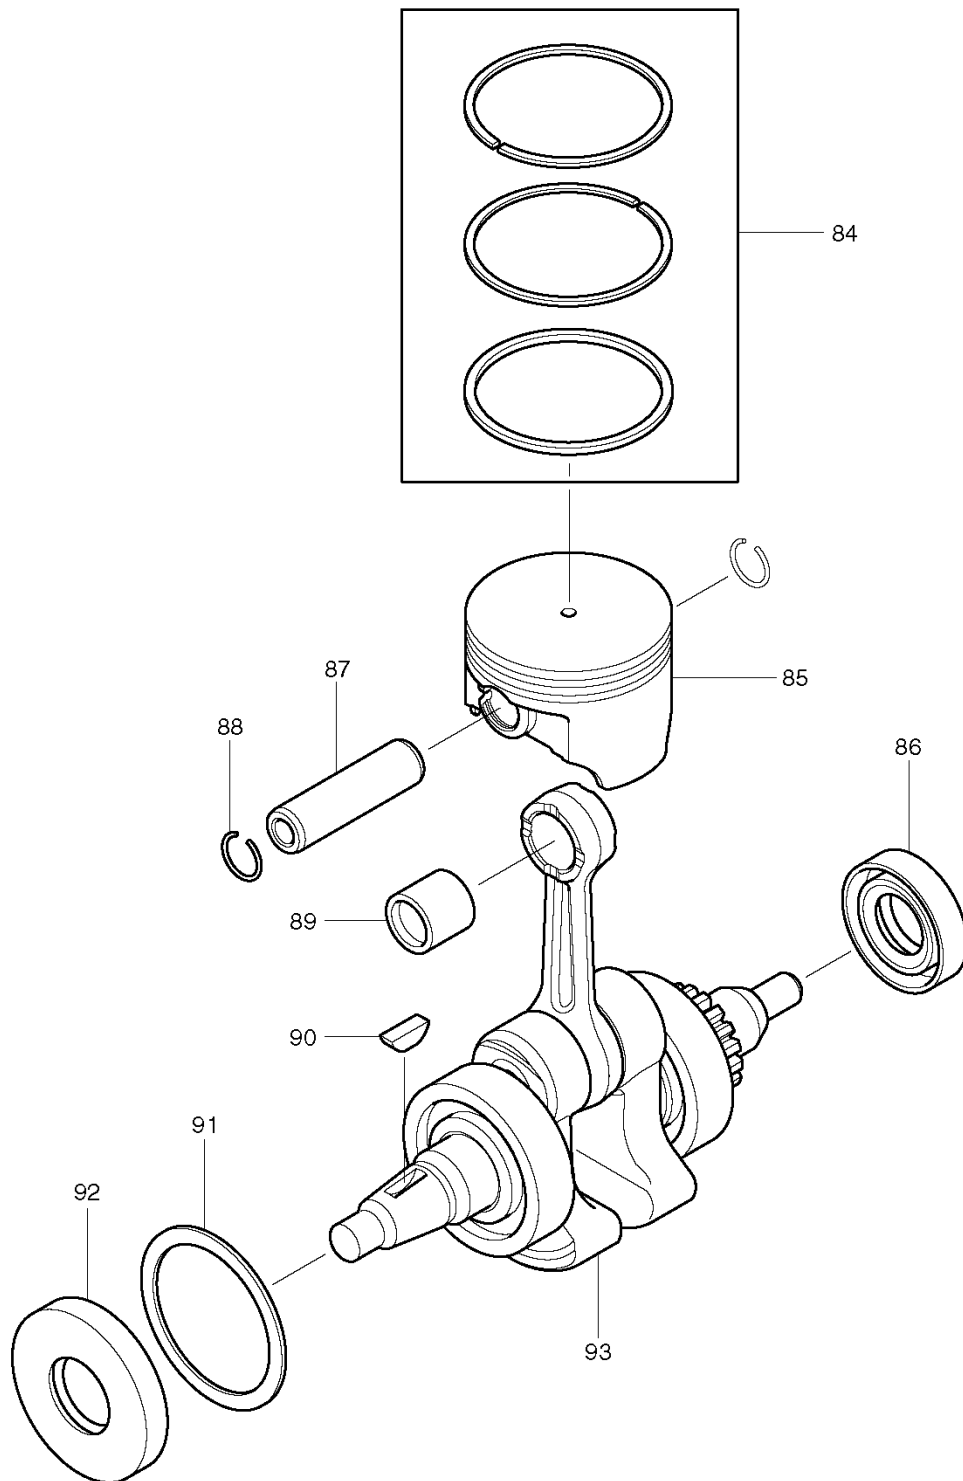

46

105

123

도번	부품코드	부품명	단위	소요량
001	6671007001	VOLUTE CASE 1 ASSY	PC.	1
002	6671005010	SQUARE NUT	PC.	1
004	6671002000	DAMPER 1 COMPL	PC.	1
008	6671001000	INLET COVER COMPL	PC.	1
010	6671003000	DAMPER 2 COMPL	PC.	1
012A	240138-1	IMPELLER	PC.	1
014	6671500400	ELBOW	PC.	1
017	6671500200	BASE 1	PC.	1
018	6671500300	BASE 2	PC.	1
019A	6671008002	CASE 2 VOLUTE ASSY	PC.	1
020	6671005010	SQUARE NUT	PC.	1
024	6676500700	MUFFLER GUARD	PC.	1
026A	450964-2	PLUG COVER	EA	0
028	6676500100	OIL GUARD	PC.	1
029A	898454-1	CHOKE LABEL	EA.	0
030C	453712-8	Engine cover	EA	0
032A	168396-6	BREATHER	PC.	0
033A	125472-9	FUEL TANK CAP ASSEMBLY	EA	0
035A	345920-4	HOSE CLAMP	EA	0
036	5806502900	FILTER	PC.	1
036A	163532-9	FILTER	PC.	0
037A	453618-0	FUEL TANK	PC.	0
038	6672500300	ROCK RIVET	PC.	1
039	6672002000	GUARD COMPL	PC.	1
042	6672001000	FRAME COMPL	PC.	1
044	6672500200	ROCK RIVET	PC.	1
045	6672500000	CUSHION	PC.	1
046B	197095-3	CONTROL LEVER SET	EA	0
047	6675001010	SOCKET HEAD BOLT M6X20	PC.	1
050A	453717-8	LEVER 2 THROTTLE	PC.	0
052A	453716-0	LEVER 1 THROTTLE	PC.	1
053	6625500901	TORSION SPRING	PC.	1
054	6675001030	SCREW M5X25	PC.	1
055	6675004000	SWITCH COMPL	PC.	1
056	6675001020	TAPPING SCREW 4X16	PC.	1
058	6675500001	CABLE TUBE	PC.	1
061A	5971500701	ROCKER COVER	PC.	1
062	5971500900	ROCKER COVER GASKET	PC.	1
063C	142771-4	CYLINDER HEAD COMPL	EA	0
064A	442167-2	CYLINDER HEAD GASKET	PC.	0
065	650109950	Spark plug (168401-9)	PC.	1
065A	168401-9	SPARK PLUG	EA	0
067A	5971007001	CYLINDER BLOCK SET	PC.	0
067B	197786-6	CYLINDER BLOCK SET	EA	0
068A	424201-0	CHECK VALVE	EA	0
070A	442168-0	CAM GEAR GASKET	PC.	0
071A	318725-5	CAM GEAR COVER	PC.	0
073	6676005000	OIL CAP ASSY	PC.	1
075	5921501000	Lead valve (346083-9)	PC.	1
075A	346083-9	LEAD VALVE	EA	0
076	5931501300	RETAINER PLATE	PC.	1
078	5976500100	OIL CASE GASKET	PC.	1