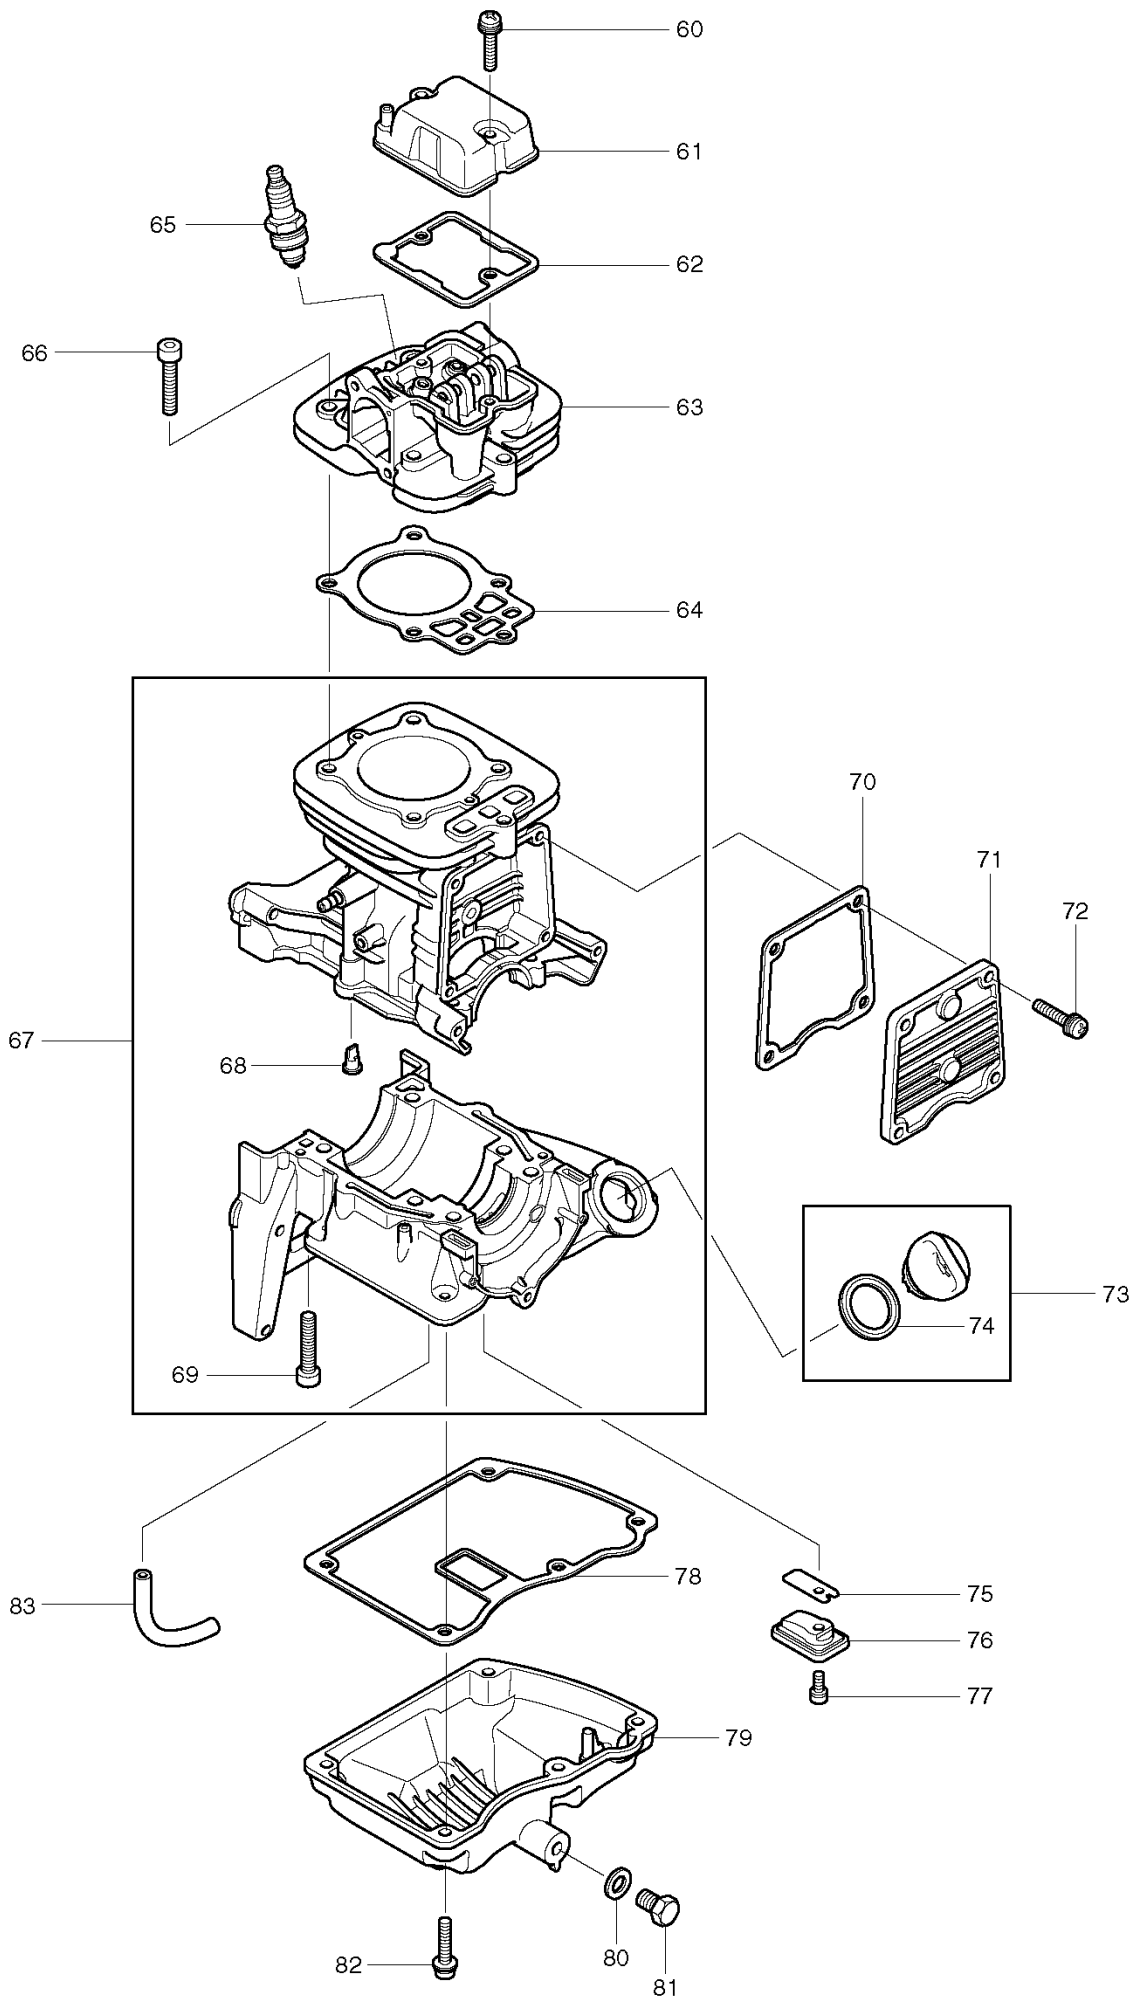

46

105

123

도번	부품코드	부품명	단위	소요량
001	6671007001	VOLUTE CASE 1 ASSY	PC.	1
002	6671005010	SQUARE NUT	PC.	1
004	6671002000	DAMPER 1 COMPL	PC.	1
008	6671001000	INLET COVER COMPL	PC.	1
010	6671003000	DAMPER 2 COMPL	PC.	1
012A	240138-1	IMPELLER	PC.	1
014	6671500400	ELBOW	PC.	1
017	6671500200	BASE 1	PC.	1
018	6671500300	BASE 2	PC.	1
019A	6671008002	CASE 2 VOLUTE ASSY	PC.	1
020	6671005010	SQUARE NUT	PC.	1
024	6676500700	MUFFLER GUARD	PC.	1
026A	450964-2	PLUG COVER	EA	0
028	6676500100	OIL GUARD	PC.	1
029A	898454-1	CHOKE LABEL	EA.	0
030C	453712-8	Engine cover	EA	0
032A	168396-6	BREATHER	PC.	0
033A	125472-9	FUEL TANK CAP ASSEMBLY	EA	0
035A	345920-4	HOSE CLAMP	EA	0
036	5806502900	FILTER	PC.	1
036A	163532-9	FILTER	PC.	0
037A	453618-0	FUEL TANK	PC.	0
038	6672500300	ROCK RIVET	PC.	1
039	6672002000	GUARD COMPL	PC.	1
042	6672001000	FRAME COMPL	PC.	1
044	6672500200	ROCK RIVET	PC.	1
045	6672500000	CUSHION	PC.	1
046B	197095-3	CONTROL LEVER SET	EA	0
047	6675001010	SOCKET HEAD BOLT M6X20	PC.	1
050A	453717-8	LEVER 2 THROTTLE	PC.	0
052A	453716-0	LEVER 1 THROTTLE	PC.	1
053	6625500901	TORSION SPRING	PC.	1
054	6675001030	SCREW M5X25	PC.	1
055	6675004000	SWITCH COMPL	PC.	1
056	6675001020	TAPPING SCREW 4X16	PC.	1
058	6675500001	CABLE TUBE	PC.	1
061A	5971500701	ROCKER COVER	PC.	1
062	5971500900	ROCKER COVER GASKET	PC.	1
063C	142771-4	CYLINDER HEAD COMPL	EA	0
064A	442167-2	CYLINDER HEAD GASKET	PC.	0
065	650109950	Spark plug (168401-9)	PC.	1
065A	168401-9	SPARK PLUG	EA	0
067A	5971007001	CYLINDER BLOCK SET	PC.	0
067B	197786-6	CYLINDER BLOCK SET	EA	0
068A	424201-0	CHECK VALVE	EA	0
070A	442168-0	CAM GEAR GASKET	PC.	0
071A	318725-5	CAM GEAR COVER	PC.	0
073	6676005000	OIL CAP ASSY	PC.	1
075	5921501000	Lead valve (346083-9)	PC.	1
075A	346083-9	LEAD VALVE	EA	0
076	5931501300	RETAINER PLATE	PC.	1
078	5976500100	OIL CASE GASKET	PC.	1