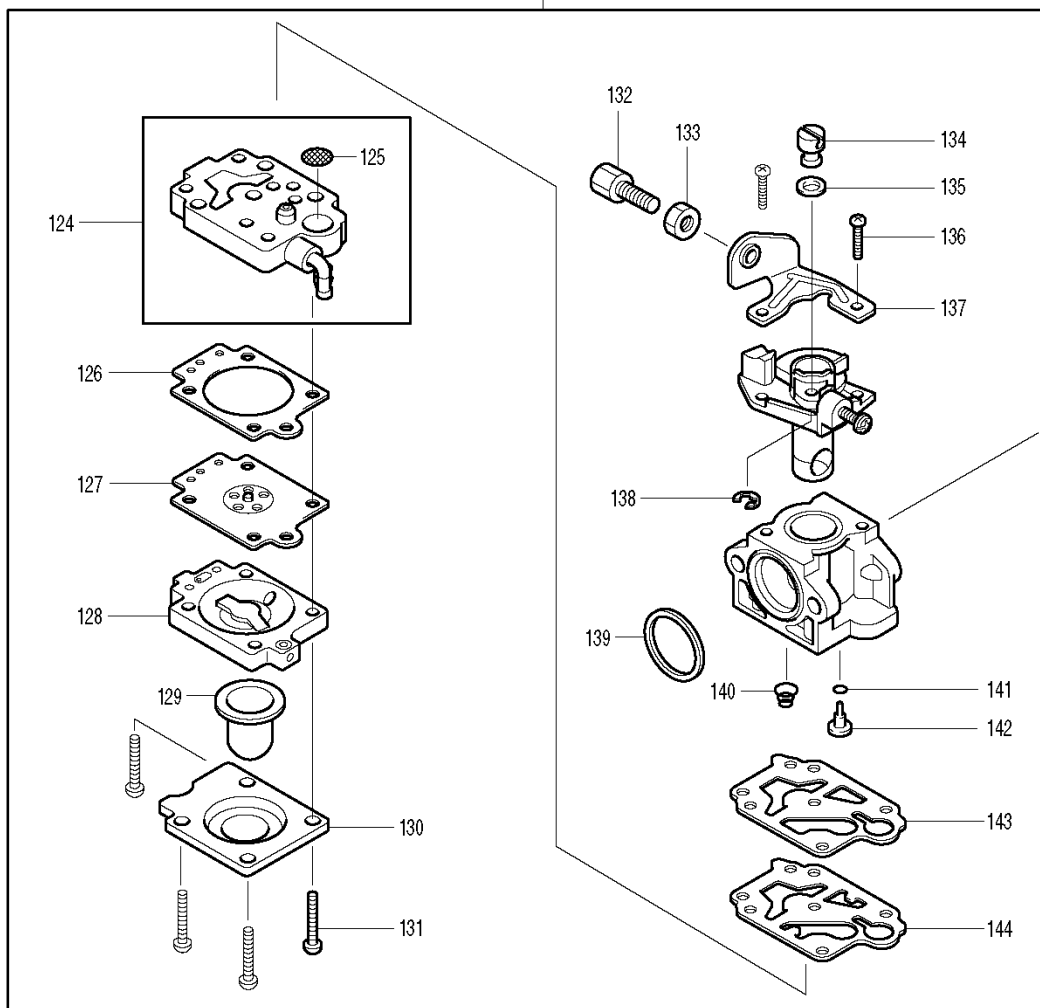

46

105

123

도번	부품코드	부품명	단위	소요량
001	6671007001	VOLUTE CASE 1 ASSY	PC.	1
002	6671005010	SQUARE NUT	PC.	1
004	6671002000	DAMPER 1 COMPL	PC.	1
008	6671001000	INLET COVER COMPL	PC.	1
010	6671003000	DAMPER 2 COMPL	PC.	1
012A	240138-1	IMPELLER	PC.	1
014	6671500400	ELBOW	PC.	1
017	6671500200	BASE 1	PC.	1
018	6671500300	BASE 2	PC.	1
019A	6671008002	CASE 2 VOLUTE ASSY	PC.	1
020	6671005010	SQUARE NUT	PC.	1
024	6676500700	MUFFLER GUARD	PC.	1
026A	450964-2	PLUG COVER	EA	0
028	6676500100	OIL GUARD	PC.	1
029A	898454-1	CHOKE LABEL	EA.	0
030C	453712-8	Engine cover	EA	0
032A	168396-6	BREATHER	PC.	0
033A	125472-9	FUEL TANK CAP ASSEMBLY	EA	0
035A	345920-4	HOSE CLAMP	EA	0
036	5806502900	FILTER	PC.	1
036A	163532-9	FILTER	PC.	0
037A	453618-0	FUEL TANK	PC.	0
038	6672500300	ROCK RIVET	PC.	1
039	6672002000	GUARD COMPL	PC.	1
042	6672001000	FRAME COMPL	PC.	1
044	6672500200	ROCK RIVET	PC.	1
045	6672500000	CUSHION	PC.	1
046B	197095-3	CONTROL LEVER SET	EA	0
047	6675001010	SOCKET HEAD BOLT M6X20	PC.	1
050A	453717-8	LEVER 2 THROTTLE	PC.	0
052A	453716-0	LEVER 1 THROTTLE	PC.	1
053	6625500901	TORSION SPRING	PC.	1
054	6675001030	SCREW M5X25	PC.	1
055	6675004000	SWITCH COMPL	PC.	1
056	6675001020	TAPPING SCREW 4X16	PC.	1
058	6675500001	CABLE TUBE	PC.	1
061A	5971500701	ROCKER COVER	PC.	1
062	5971500900	ROCKER COVER GASKET	PC.	1
063C	142771-4	CYLINDER HEAD COMPL	EA	0
064A	442167-2	CYLINDER HEAD GASKET	PC.	0
065	650109950	Spark plug (168401-9)	PC.	1
065A	168401-9	SPARK PLUG	EA	0
067A	5971007001	CYLINDER BLOCK SET	PC.	0
067B	197786-6	CYLINDER BLOCK SET	EA	0
068A	424201-0	CHECK VALVE	EA	0
070A	442168-0	CAM GEAR GASKET	PC.	0
071A	318725-5	CAM GEAR COVER	PC.	0
073	6676005000	OIL CAP ASSY	PC.	1
075	5921501000	Lead valve (346083-9)	PC.	1
075A	346083-9	LEAD VALVE	EA	0
076	5931501300	RETAINER PLATE	PC.	1
078	5976500100	OIL CASE GASKET	PC.	1