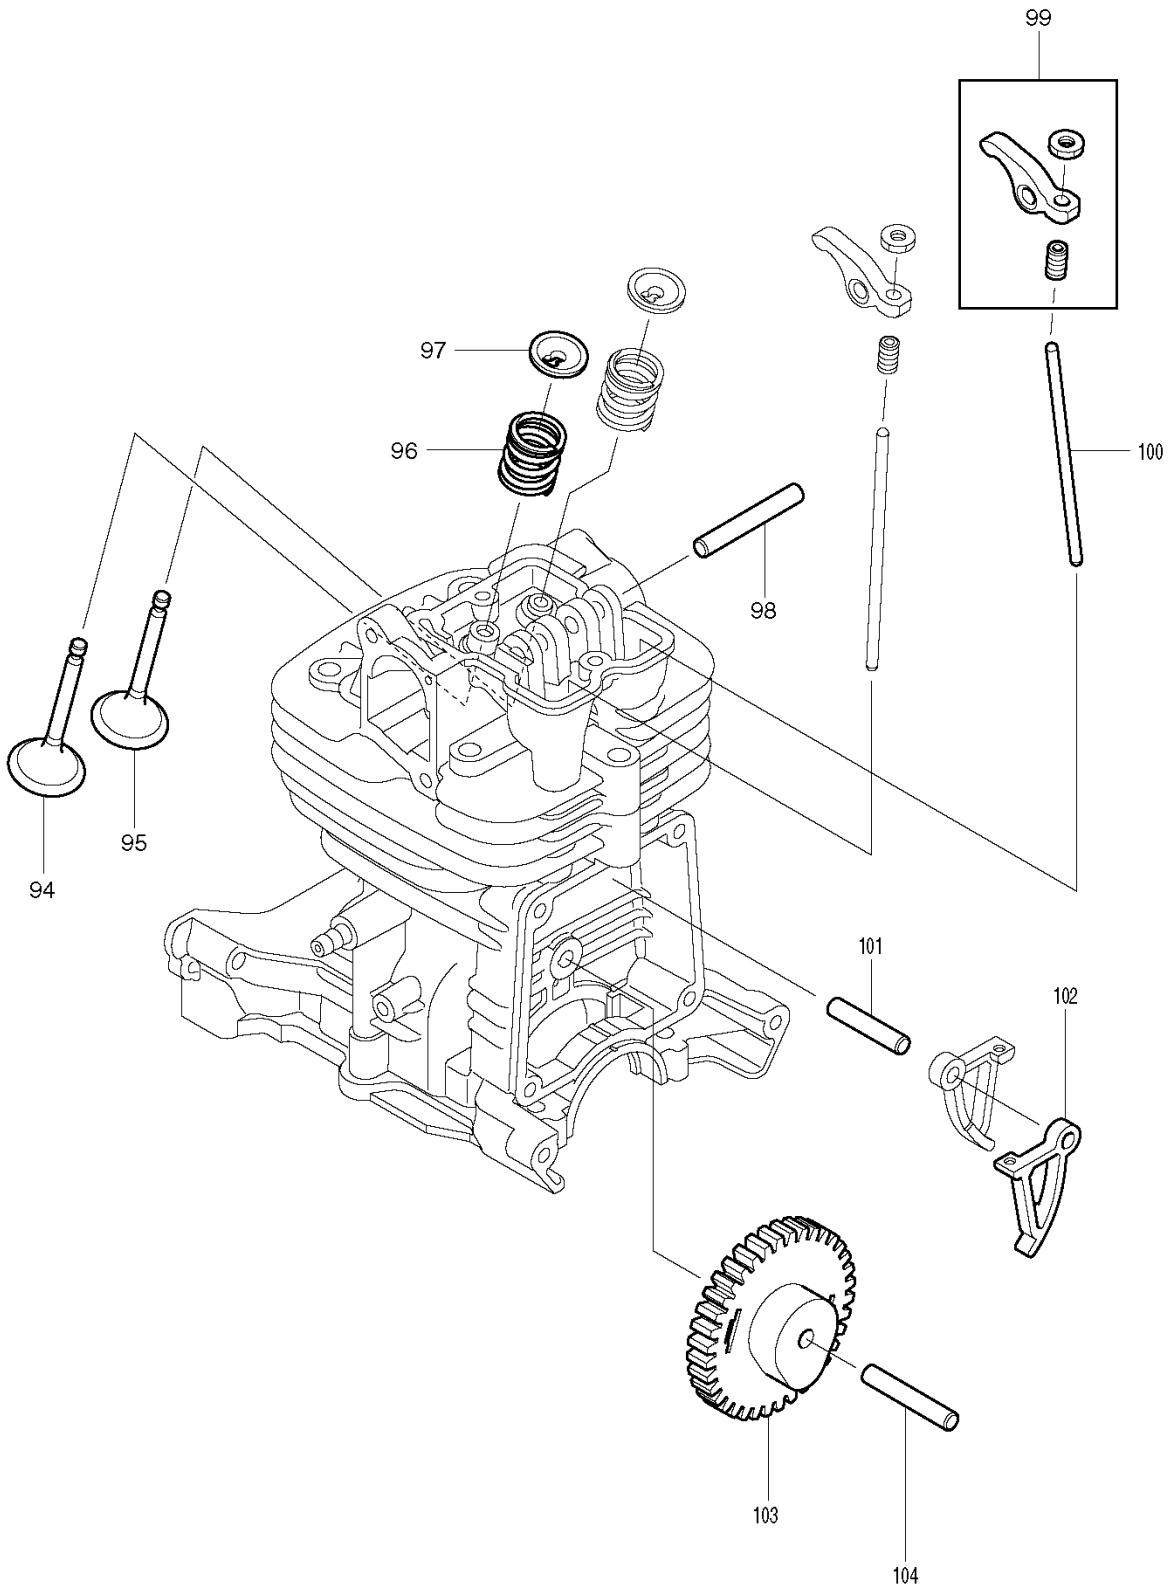

46

105

123

도번	부품코드	부품명	단위	소요량
001	6671007001	VOLUTE CASE 1 ASSY	PC.	1
002	6671005010	SQUARE NUT	PC.	1
004	6671002000	DAMPER 1 COMPL	PC.	1
008	6671001000	INLET COVER COMPL	PC.	1
010	6671003000	DAMPER 2 COMPL	PC.	1
012A	240138-1	IMPELLER	PC.	1
014	6671500400	ELBOW	PC.	1
017	6671500200	BASE 1	PC.	1
018	6671500300	BASE 2	PC.	1
019A	6671008002	CASE 2 VOLUTE ASSY	PC.	1
020	6671005010	SQUARE NUT	PC.	1
024	6676500700	MUFFLER GUARD	PC.	1
026A	450964-2	PLUG COVER	EA	0
028	6676500100	OIL GUARD	PC.	1
029A	898454-1	CHOKE LABEL	EA.	0
030C	453712-8	Engine cover	EA	0
032A	168396-6	BREATHER	PC.	0
033A	125472-9	FUEL TANK CAP ASSEMBLY	EA	0
035A	345920-4	HOSE CLAMP	EA	0
036	5806502900	FILTER	PC.	1
036A	163532-9	FILTER	PC.	0
037A	453618-0	FUEL TANK	PC.	0
038	6672500300	ROCK RIVET	PC.	1
039	6672002000	GUARD COMPL	PC.	1
042	6672001000	FRAME COMPL	PC.	1
044	6672500200	ROCK RIVET	PC.	1
045	6672500000	CUSHION	PC.	1
046B	197095-3	CONTROL LEVER SET	EA	0
047	6675001010	SOCKET HEAD BOLT M6X20	PC.	1
050A	453717-8	LEVER 2 THROTTLE	PC.	0
052A	453716-0	LEVER 1 THROTTLE	PC.	1
053	6625500901	TORSION SPRING	PC.	1
054	6675001030	SCREW M5X25	PC.	1
055	6675004000	SWITCH COMPL	PC.	1
056	6675001020	TAPPING SCREW 4X16	PC.	1
058	6675500001	CABLE TUBE	PC.	1
061A	5971500701	ROCKER COVER	PC.	1
062	5971500900	ROCKER COVER GASKET	PC.	1
063C	142771-4	CYLINDER HEAD COMPL	EA	0
064A	442167-2	CYLINDER HEAD GASKET	PC.	0
065	650109950	Spark plug (168401-9)	PC.	1
065A	168401-9	SPARK PLUG	EA	0
067A	5971007001	CYLINDER BLOCK SET	PC.	0
067B	197786-6	CYLINDER BLOCK SET	EA	0
068A	424201-0	CHECK VALVE	EA	0
070A	442168-0	CAM GEAR GASKET	PC.	0
071A	318725-5	CAM GEAR COVER	PC.	0
073	6676005000	OIL CAP ASSY	PC.	1
075	5921501000	Lead valve (346083-9)	PC.	1
075A	346083-9	LEAD VALVE	EA	0
076	5931501300	RETAINER PLATE	PC.	1
078	5976500100	OIL CASE GASKET	PC.	1