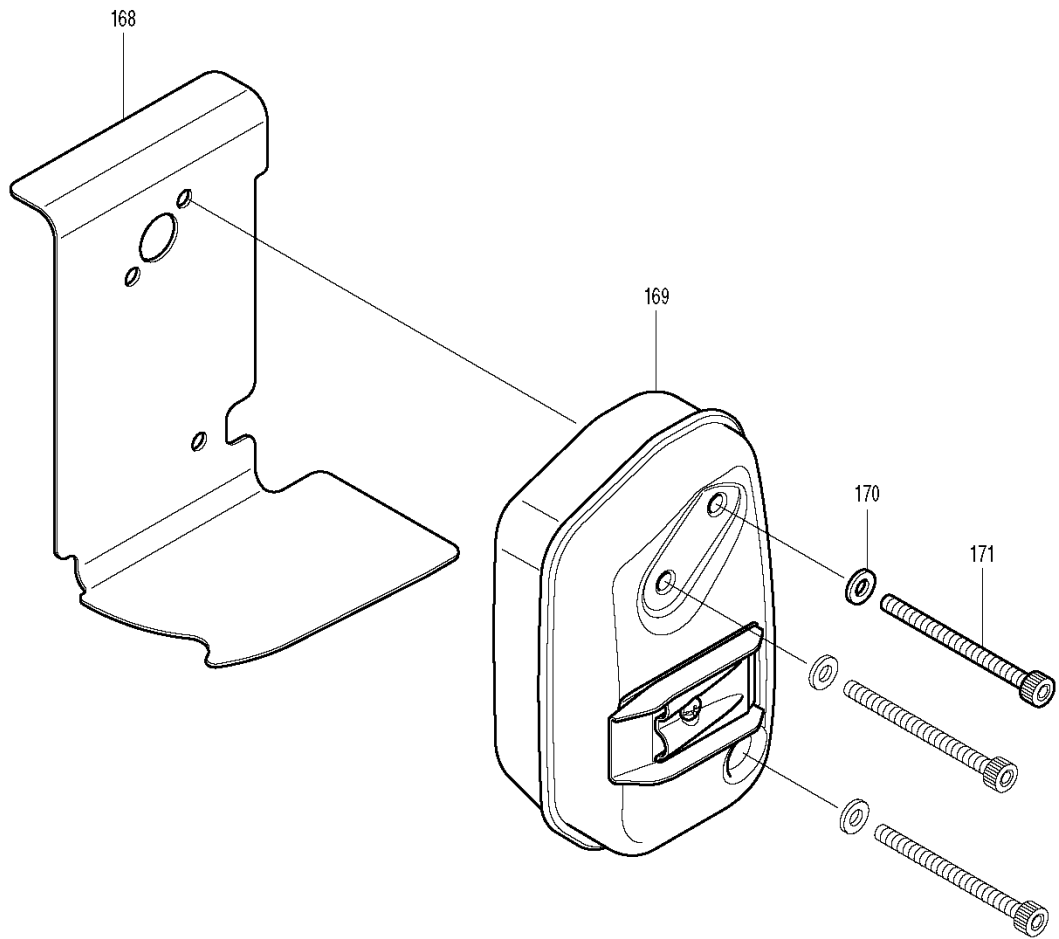

46

105

123

도번	부품코드	부품명	단위	소요량
001	6671007001	VOLUTE CASE 1 ASSY	PC.	1
002	6671005010	SQUARE NUT	PC.	1
004	6671002000	DAMPER 1 COMPL	PC.	1
008	6671001000	INLET COVER COMPL	PC.	1
010	6671003000	DAMPER 2 COMPL	PC.	1
012A	240138-1	IMPELLER	PC.	1
014	6671500400	ELBOW	PC.	1
017	6671500200	BASE 1	PC.	1
018	6671500300	BASE 2	PC.	1
019A	6671008002	CASE 2 VOLUTE ASSY	PC.	1
020	6671005010	SQUARE NUT	PC.	1
024	6676500700	MUFFLER GUARD	PC.	1
026A	450964-2	PLUG COVER	EA	0
028	6676500100	OIL GUARD	PC.	1
029A	898454-1	CHOKE LABEL	EA.	0
030C	453712-8	Engine cover	EA	0
032A	168396-6	BREATHER	PC.	0
033A	125472-9	FUEL TANK CAP ASSEMBLY	EA	0
035A	345920-4	HOSE CLAMP	EA	0
036	5806502900	FILTER	PC.	1
036A	163532-9	FILTER	PC.	0
037A	453618-0	FUEL TANK	PC.	0
038	6672500300	ROCK RIVET	PC.	1
039	6672002000	GUARD COMPL	PC.	1
042	6672001000	FRAME COMPL	PC.	1
044	6672500200	ROCK RIVET	PC.	1
045	6672500000	CUSHION	PC.	1
046B	197095-3	CONTROL LEVER SET	EA	0
047	6675001010	SOCKET HEAD BOLT M6X20	PC.	1
050A	453717-8	LEVER 2 THROTTLE	PC.	0
052A	453716-0	LEVER 1 THROTTLE	PC.	1
053	6625500901	TORSION SPRING	PC.	1
054	6675001030	SCREW M5X25	PC.	1
055	6675004000	SWITCH COMPL	PC.	1
056	6675001020	TAPPING SCREW 4X16	PC.	1
058	6675500001	CABLE TUBE	PC.	1
061A	5971500701	ROCKER COVER	PC.	1
062	5971500900	ROCKER COVER GASKET	PC.	1
063C	142771-4	CYLINDER HEAD COMPL	EA	0
064A	442167-2	CYLINDER HEAD GASKET	PC.	0
065	650109950	Spark plug (168401-9)	PC.	1
065A	168401-9	SPARK PLUG	EA	0
067A	5971007001	CYLINDER BLOCK SET	PC.	0
067B	197786-6	CYLINDER BLOCK SET	EA	0
068A	424201-0	CHECK VALVE	EA	0
070A	442168-0	CAM GEAR GASKET	PC.	0
071A	318725-5	CAM GEAR COVER	PC.	0
073	6676005000	OIL CAP ASSY	PC.	1
075	5921501000	Lead valve (346083-9)	PC.	1
075A	346083-9	LEAD VALVE	EA	0
076	5931501300	RETAINER PLATE	PC.	1
078	5976500100	OIL CASE GASKET	PC.	1