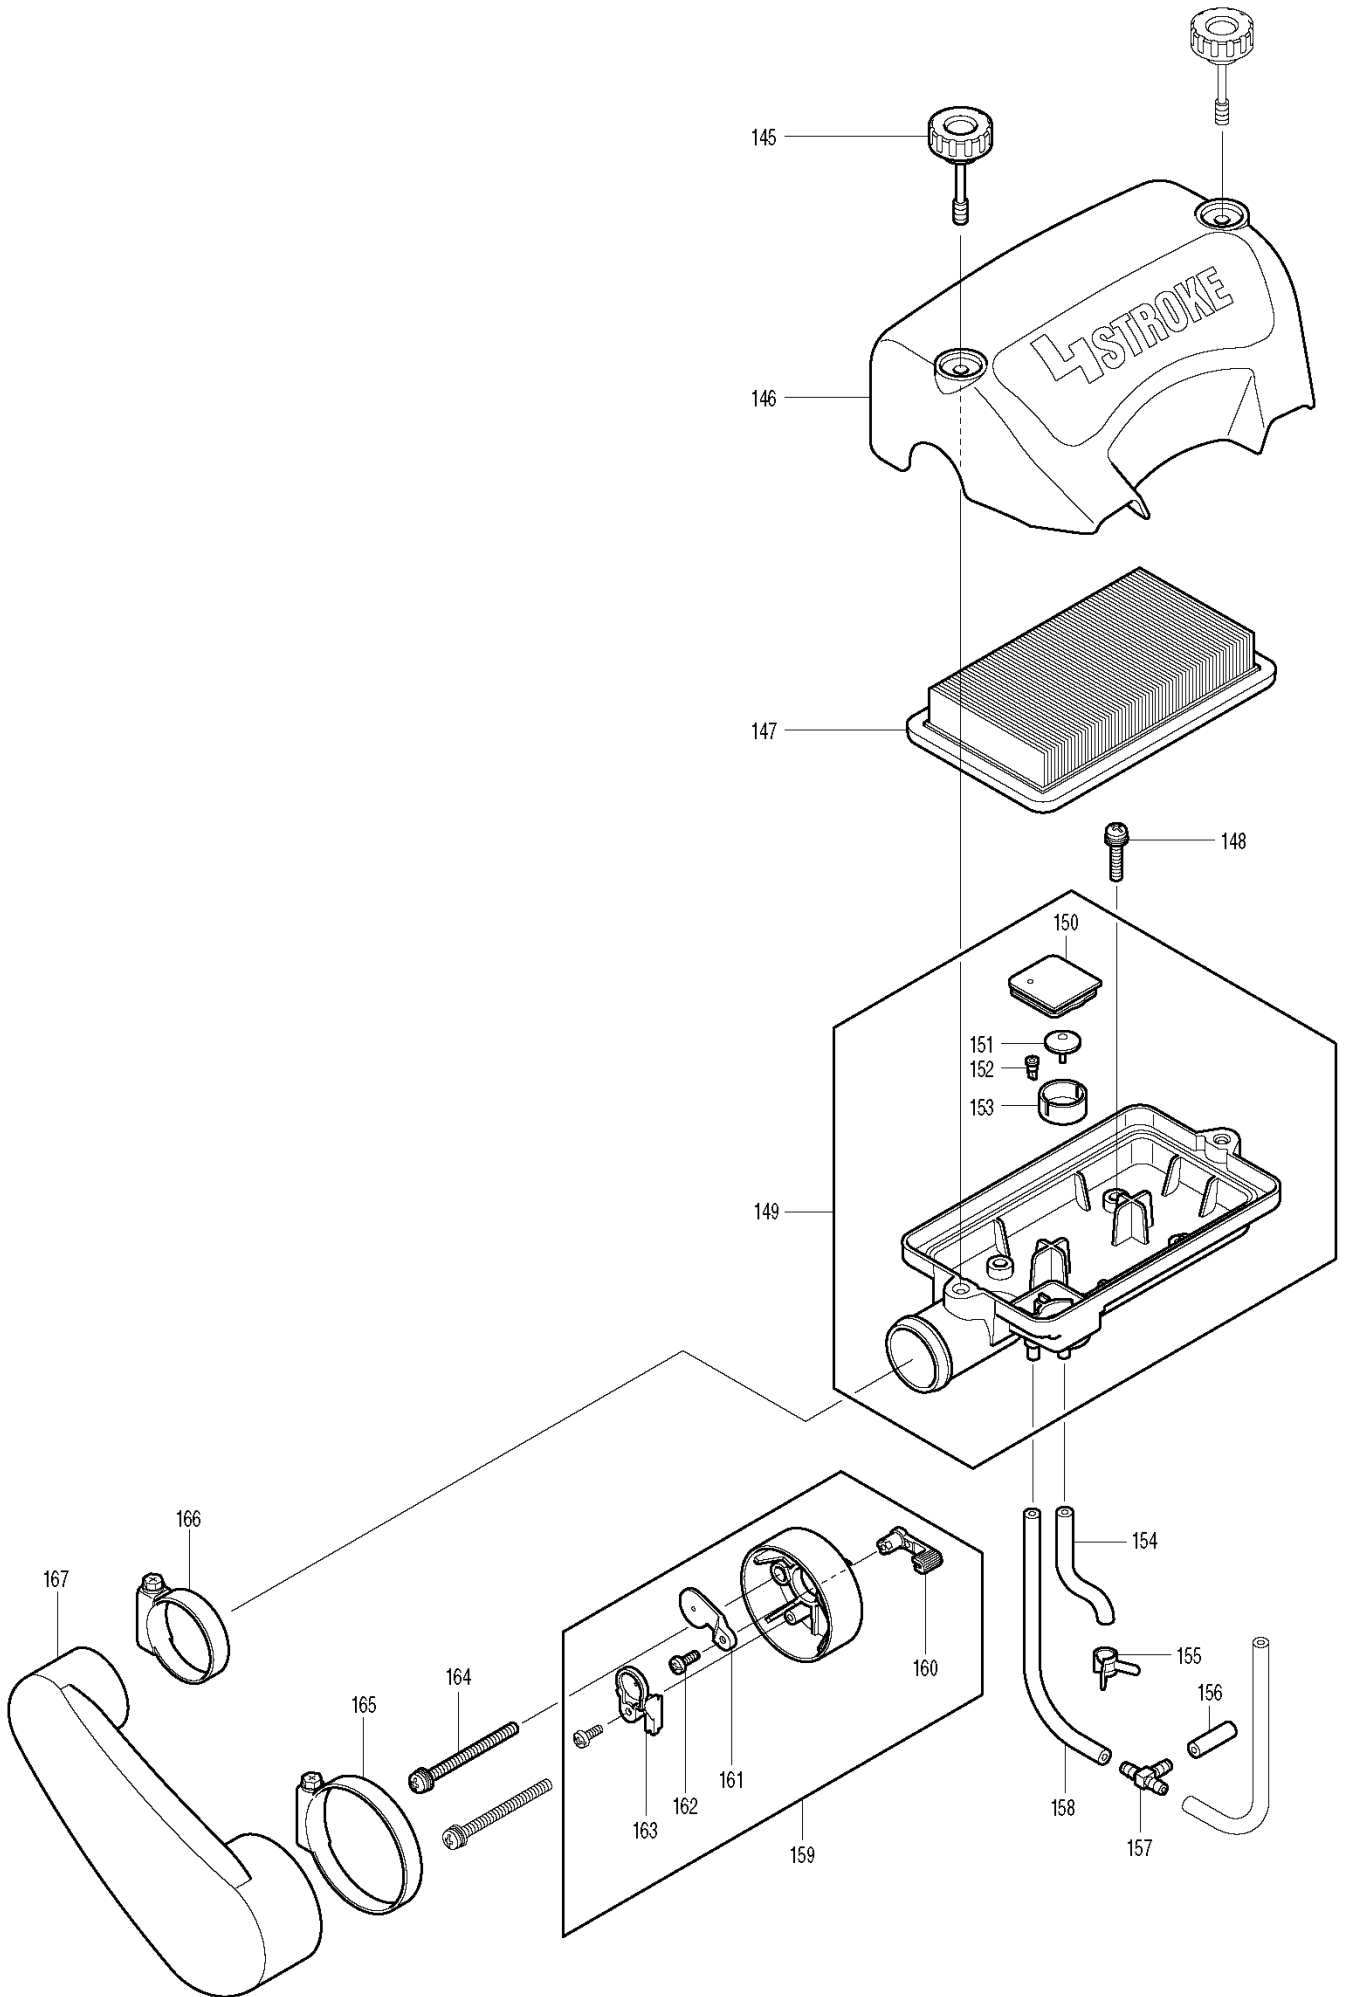

46

105

123

도번	부품코드	부품명	단위	소요량
001	6671007001	VOLUTE CASE 1 ASSY	PC.	1
002	6671005010	SQUARE NUT	PC.	1
004	6671002000	DAMPER 1 COMPL	PC.	1
008	6671001000	INLET COVER COMPL	PC.	1
010	6671003000	DAMPER 2 COMPL	PC.	1
012A	240138-1	IMPELLER	PC.	1
014	6671500400	ELBOW	PC.	1
017	6671500200	BASE 1	PC.	1
018	6671500300	BASE 2	PC.	1
019A	6671008002	CASE 2 VOLUTE ASSY	PC.	1
020	6671005010	SQUARE NUT	PC.	1
024	6676500700	MUFFLER GUARD	PC.	1
026A	450964-2	PLUG COVER	EA	0
028	6676500100	OIL GUARD	PC.	1
029A	898454-1	CHOKE LABEL	EA.	0
030C	453712-8	Engine cover	EA	0
032A	168396-6	BREATHER	PC.	0
033A	125472-9	FUEL TANK CAP ASSEMBLY	EA	0
035A	345920-4	HOSE CLAMP	EA	0
036	5806502900	FILTER	PC.	1
036A	163532-9	FILTER	PC.	0
037A	453618-0	FUEL TANK	PC.	0
038	6672500300	ROCK RIVET	PC.	1
039	6672002000	GUARD COMPL	PC.	1
042	6672001000	FRAME COMPL	PC.	1
044	6672500200	ROCK RIVET	PC.	1
045	6672500000	CUSHION	PC.	1
046B	197095-3	CONTROL LEVER SET	EA	0
047	6675001010	SOCKET HEAD BOLT M6X20	PC.	1
050A	453717-8	LEVER 2 THROTTLE	PC.	0
052A	453716-0	LEVER 1 THROTTLE	PC.	1
053	6625500901	TORSION SPRING	PC.	1
054	6675001030	SCREW M5X25	PC.	1
055	6675004000	SWITCH COMPL	PC.	1
056	6675001020	TAPPING SCREW 4X16	PC.	1
058	6675500001	CABLE TUBE	PC.	1
061A	5971500701	ROCKER COVER	PC.	1
062	5971500900	ROCKER COVER GASKET	PC.	1
063C	142771-4	CYLINDER HEAD COMPL	EA	0
064A	442167-2	CYLINDER HEAD GASKET	PC.	0
065	650109950	Spark plug (168401-9)	PC.	1
065A	168401-9	SPARK PLUG	EA	0
067A	5971007001	CYLINDER BLOCK SET	PC.	0
067B	197786-6	CYLINDER BLOCK SET	EA	0
068A	424201-0	CHECK VALVE	EA	0
070A	442168-0	CAM GEAR GASKET	PC.	0
071A	318725-5	CAM GEAR COVER	PC.	0
073	6676005000	OIL CAP ASSY	PC.	1
075	5921501000	Lead valve (346083-9)	PC.	1
075A	346083-9	LEAD VALVE	EA	0
076	5931501300	RETAINER PLATE	PC.	1
078	5976500100	OIL CASE GASKET	PC.	1