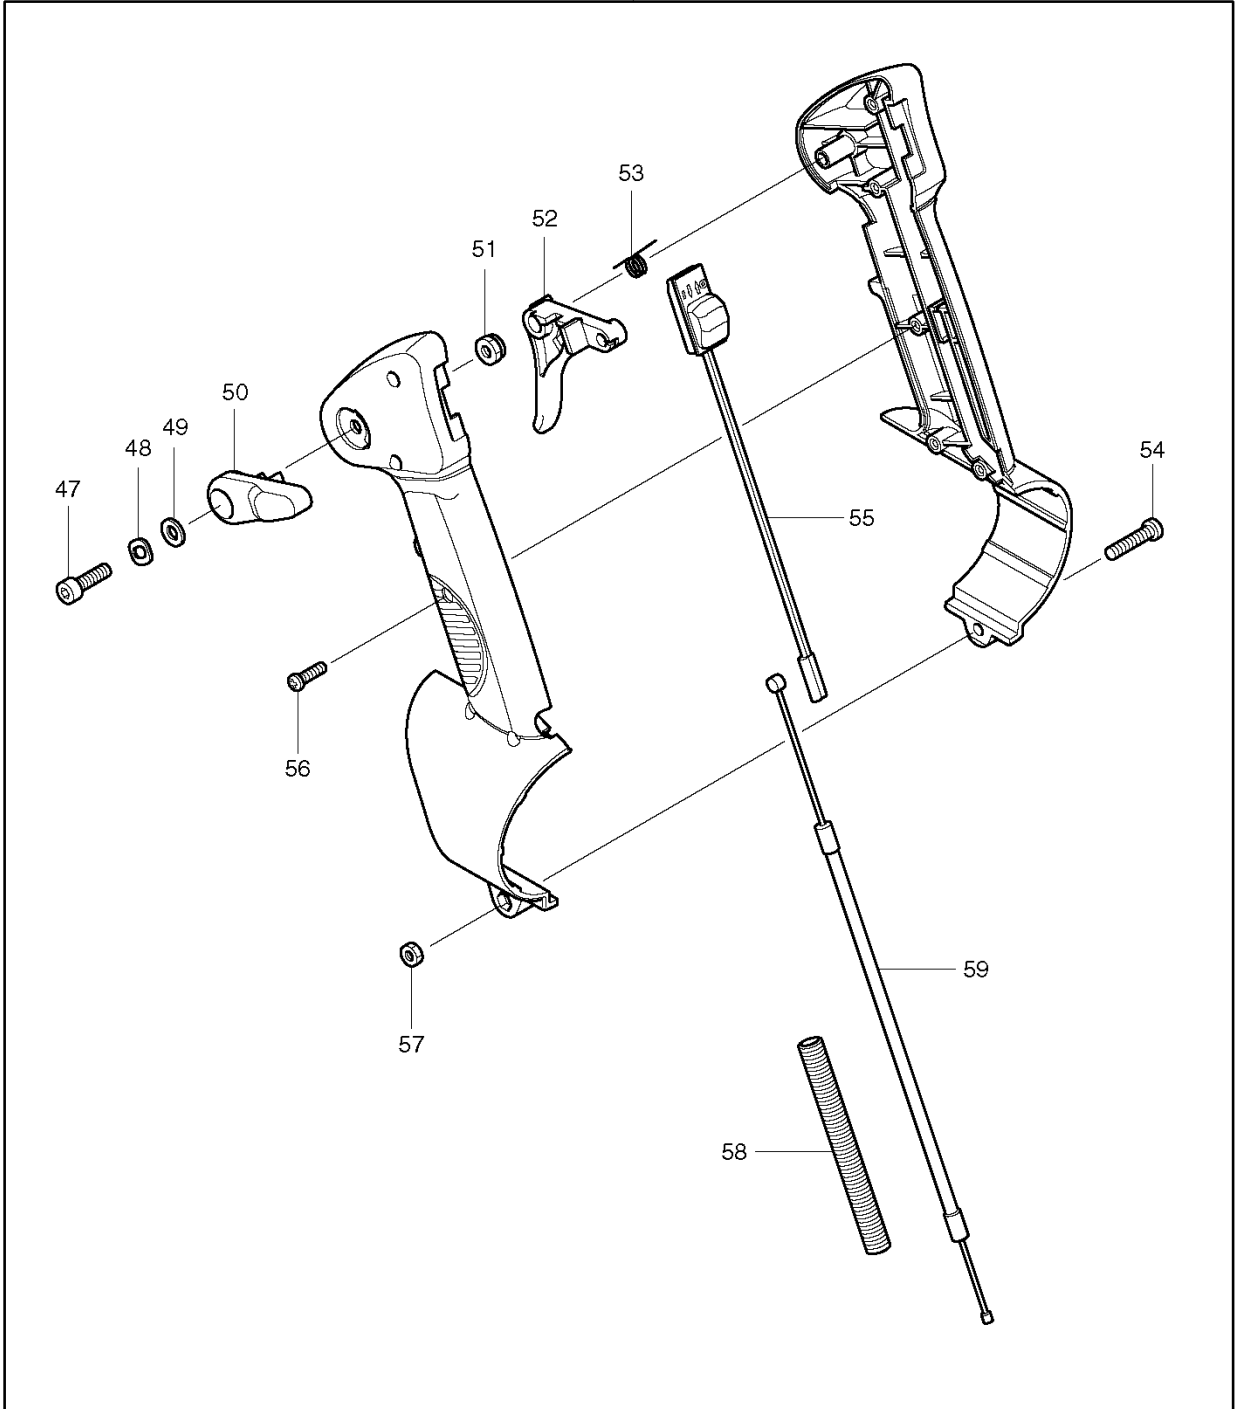

46

105

123

도번	부품코드	부품명	단위	소요량
001	6671007001	VOLUTE CASE 1 ASSY	PC.	1
002	6671005010	SQUARE NUT	PC.	1
004	6671002000	DAMPER 1 COMPL	PC.	1
008	6671001000	INLET COVER COMPL	PC.	1
010	6671003000	DAMPER 2 COMPL	PC.	1
012A	240138-1	IMPELLER	PC.	1
014	6671500400	ELBOW	PC.	1
017	6671500200	BASE 1	PC.	1
018	6671500300	BASE 2	PC.	1
019A	6671008002	CASE 2 VOLUTE ASSY	PC.	1
020	6671005010	SQUARE NUT	PC.	1
024	6676500700	MUFFLER GUARD	PC.	1
026A	450964-2	PLUG COVER	EA	0
028	6676500100	OIL GUARD	PC.	1
029A	898454-1	CHOKE LABEL	EA.	0
030C	453712-8	Engine cover	EA	0
032A	168396-6	BREATHER	PC.	0
033A	125472-9	FUEL TANK CAP ASSEMBLY	EA	0
035A	345920-4	HOSE CLAMP	EA	0
036	5806502900	FILTER	PC.	1
036A	163532-9	FILTER	PC.	0
037A	453618-0	FUEL TANK	PC.	0
038	6672500300	ROCK RIVET	PC.	1
039	6672002000	GUARD COMPL	PC.	1
042	6672001000	FRAME COMPL	PC.	1
044	6672500200	ROCK RIVET	PC.	1
045	6672500000	CUSHION	PC.	1
046B	197095-3	CONTROL LEVER SET	EA	0
047	6675001010	SOCKET HEAD BOLT M6X20	PC.	1
050A	453717-8	LEVER 2 THROTTLE	PC.	0
052A	453716-0	LEVER 1 THROTTLE	PC.	1
053	6625500901	TORSION SPRING	PC.	1
054	6675001030	SCREW M5X25	PC.	1
055	6675004000	SWITCH COMPL	PC.	1
056	6675001020	TAPPING SCREW 4X16	PC.	1
058	6675500001	CABLE TUBE	PC.	1
061A	5971500701	ROCKER COVER	PC.	1
062	5971500900	ROCKER COVER GASKET	PC.	1
063C	142771-4	CYLINDER HEAD COMPL	EA	0
064A	442167-2	CYLINDER HEAD GASKET	PC.	0
065	650109950	Spark plug (168401-9)	PC.	1
065A	168401-9	SPARK PLUG	EA	0
067A	5971007001	CYLINDER BLOCK SET	PC.	0
067B	197786-6	CYLINDER BLOCK SET	EA	0
068A	424201-0	CHECK VALVE	EA	0
070A	442168-0	CAM GEAR GASKET	PC.	0
071A	318725-5	CAM GEAR COVER	PC.	0
073	6676005000	OIL CAP ASSY	PC.	1
075	5921501000	Lead valve (346083-9)	PC.	1
075A	346083-9	LEAD VALVE	EA	0
076	5931501300	RETAINER PLATE	PC.	1
078	5976500100	OIL CASE GASKET	PC.	1