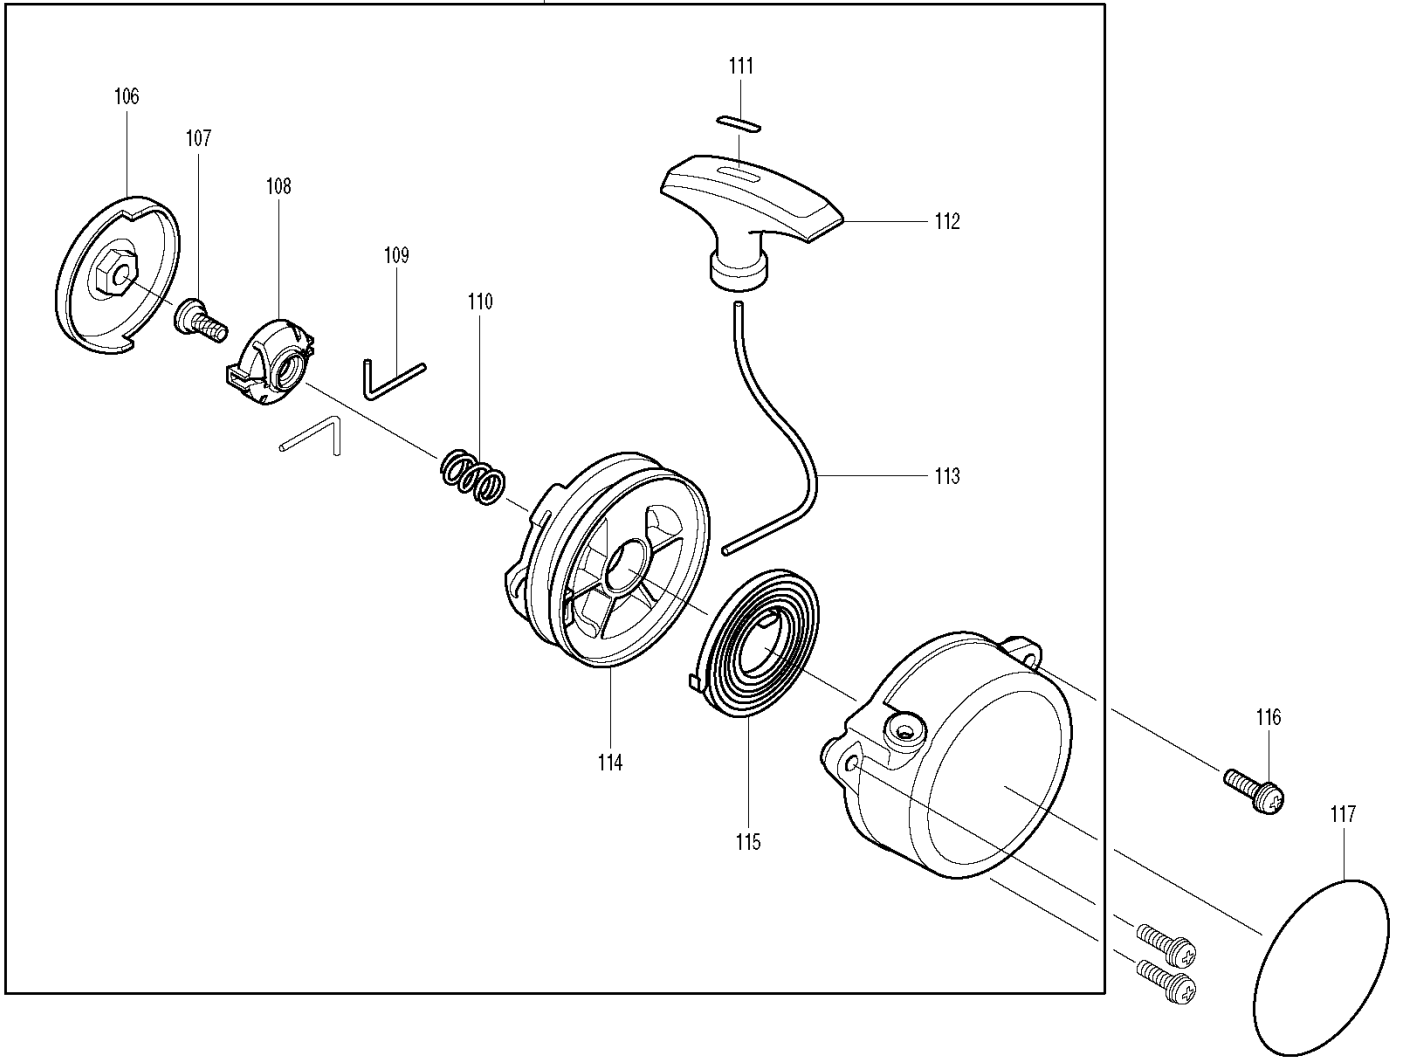

46

105

123

도번	부품코드	부품명	단위	소요량
001	6671007001	VOLUTE CASE 1 ASSY	PC.	1
002	6671005010	SQUARE NUT	PC.	1
004	6671002000	DAMPER 1 COMPL	PC.	1
008	6671001000	INLET COVER COMPL	PC.	1
010	6671003000	DAMPER 2 COMPL	PC.	1
012A	240138-1	IMPELLER	PC.	1
014	6671500400	ELBOW	PC.	1
017	6671500200	BASE 1	PC.	1
018	6671500300	BASE 2	PC.	1
019A	6671008002	CASE 2 VOLUTE ASSY	PC.	1
020	6671005010	SQUARE NUT	PC.	1
024	6676500700	MUFFLER GUARD	PC.	1
026A	450964-2	PLUG COVER	EA	0
028	6676500100	OIL GUARD	PC.	1
029A	898454-1	CHOKE LABEL	EA.	0
030C	453712-8	Engine cover	EA	0
032A	168396-6	BREATHER	PC.	0
033A	125472-9	FUEL TANK CAP ASSEMBLY	EA	0
035A	345920-4	HOSE CLAMP	EA	0
036	5806502900	FILTER	PC.	1
036A	163532-9	FILTER	PC.	0
037A	453618-0	FUEL TANK	PC.	0
038	6672500300	ROCK RIVET	PC.	1
039	6672002000	GUARD COMPL	PC.	1
042	6672001000	FRAME COMPL	PC.	1
044	6672500200	ROCK RIVET	PC.	1
045	6672500000	CUSHION	PC.	1
046B	197095-3	CONTROL LEVER SET	EA	0
047	6675001010	SOCKET HEAD BOLT M6X20	PC.	1
050A	453717-8	LEVER 2 THROTTLE	PC.	0
052A	453716-0	LEVER 1 THROTTLE	PC.	1
053	6625500901	TORSION SPRING	PC.	1
054	6675001030	SCREW M5X25	PC.	1
055	6675004000	SWITCH COMPL	PC.	1
056	6675001020	TAPPING SCREW 4X16	PC.	1
058	6675500001	CABLE TUBE	PC.	1
061A	5971500701	ROCKER COVER	PC.	1
062	5971500900	ROCKER COVER GASKET	PC.	1
063C	142771-4	CYLINDER HEAD COMPL	EA	0
064A	442167-2	CYLINDER HEAD GASKET	PC.	0
065	650109950	Spark plug (168401-9)	PC.	1
065A	168401-9	SPARK PLUG	EA	0
067A	5971007001	CYLINDER BLOCK SET	PC.	0
067B	197786-6	CYLINDER BLOCK SET	EA	0
068A	424201-0	CHECK VALVE	EA	0
070A	442168-0	CAM GEAR GASKET	PC.	0
071A	318725-5	CAM GEAR COVER	PC.	0
073	6676005000	OIL CAP ASSY	PC.	1
075	5921501000	Lead valve (346083-9)	PC.	1
075A	346083-9	LEAD VALVE	EA	0
076	5931501300	RETAINER PLATE	PC.	1
078	5976500100	OIL CASE GASKET	PC.	1