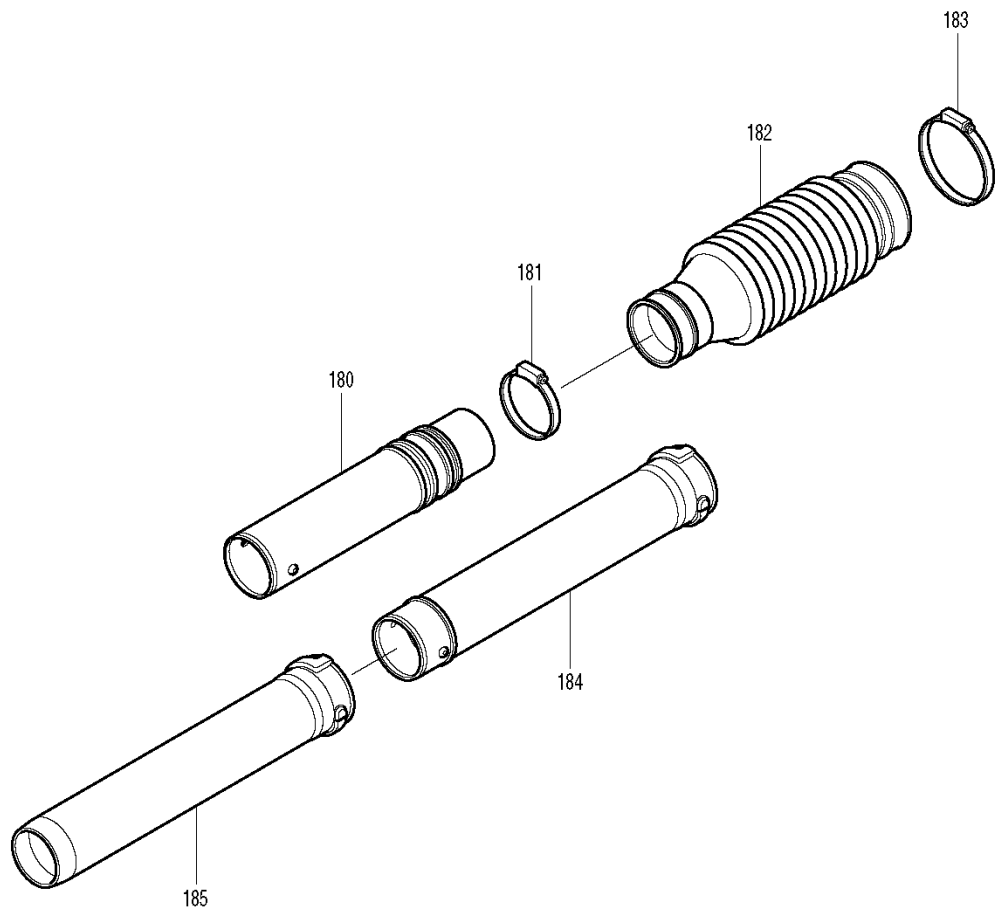

46

105

123

도번	부품코드	부품명	단위	소요량
001	6671007001	VOLUTE CASE 1 ASSY	PC.	1
002	6671005010	SQUARE NUT	PC.	1
004	6671002000	DAMPER 1 COMPL	PC.	1
008	6671001000	INLET COVER COMPL	PC.	1
010	6671003000	DAMPER 2 COMPL	PC.	1
012A	240138-1	IMPELLER	PC.	1
014	6671500400	ELBOW	PC.	1
017	6671500200	BASE 1	PC.	1
018	6671500300	BASE 2	PC.	1
019A	6671008002	CASE 2 VOLUTE ASSY	PC.	1
020	6671005010	SQUARE NUT	PC.	1
024	6676500700	MUFFLER GUARD	PC.	1
026A	450964-2	PLUG COVER	EA	0
028	6676500100	OIL GUARD	PC.	1
029A	898454-1	CHOKE LABEL	EA.	0
030C	453712-8	Engine cover	EA	0
032A	168396-6	BREATHER	PC.	0
033A	125472-9	FUEL TANK CAP ASSEMBLY	EA	0
035A	345920-4	HOSE CLAMP	EA	0
036	5806502900	FILTER	PC.	1
036A	163532-9	FILTER	PC.	0
037A	453618-0	FUEL TANK	PC.	0
038	6672500300	ROCK RIVET	PC.	1
039	6672002000	GUARD COMPL	PC.	1
042	6672001000	FRAME COMPL	PC.	1
044	6672500200	ROCK RIVET	PC.	1
045	6672500000	CUSHION	PC.	1
046B	197095-3	CONTROL LEVER SET	EA	0
047	6675001010	SOCKET HEAD BOLT M6X20	PC.	1
050A	453717-8	LEVER 2 THROTTLE	PC.	0
052A	453716-0	LEVER 1 THROTTLE	PC.	1
053	6625500901	TORSION SPRING	PC.	1
054	6675001030	SCREW M5X25	PC.	1
055	6675004000	SWITCH COMPL	PC.	1
056	6675001020	TAPPING SCREW 4X16	PC.	1
058	6675500001	CABLE TUBE	PC.	1
061A	5971500701	ROCKER COVER	PC.	1
062	5971500900	ROCKER COVER GASKET	PC.	1
063C	142771-4	CYLINDER HEAD COMPL	EA	0
064A	442167-2	CYLINDER HEAD GASKET	PC.	0
065	650109950	Spark plug (168401-9)	PC.	1
065A	168401-9	SPARK PLUG	EA	0
067A	5971007001	CYLINDER BLOCK SET	PC.	0
067B	197786-6	CYLINDER BLOCK SET	EA	0
068A	424201-0	CHECK VALVE	EA	0
070A	442168-0	CAM GEAR GASKET	PC.	0
071A	318725-5	CAM GEAR COVER	PC.	0
073	6676005000	OIL CAP ASSY	PC.	1
075	5921501000	Lead valve (346083-9)	PC.	1
075A	346083-9	LEAD VALVE	EA	0
076	5931501300	RETAINER PLATE	PC.	1
078	5976500100	OIL CASE GASKET	PC.	1