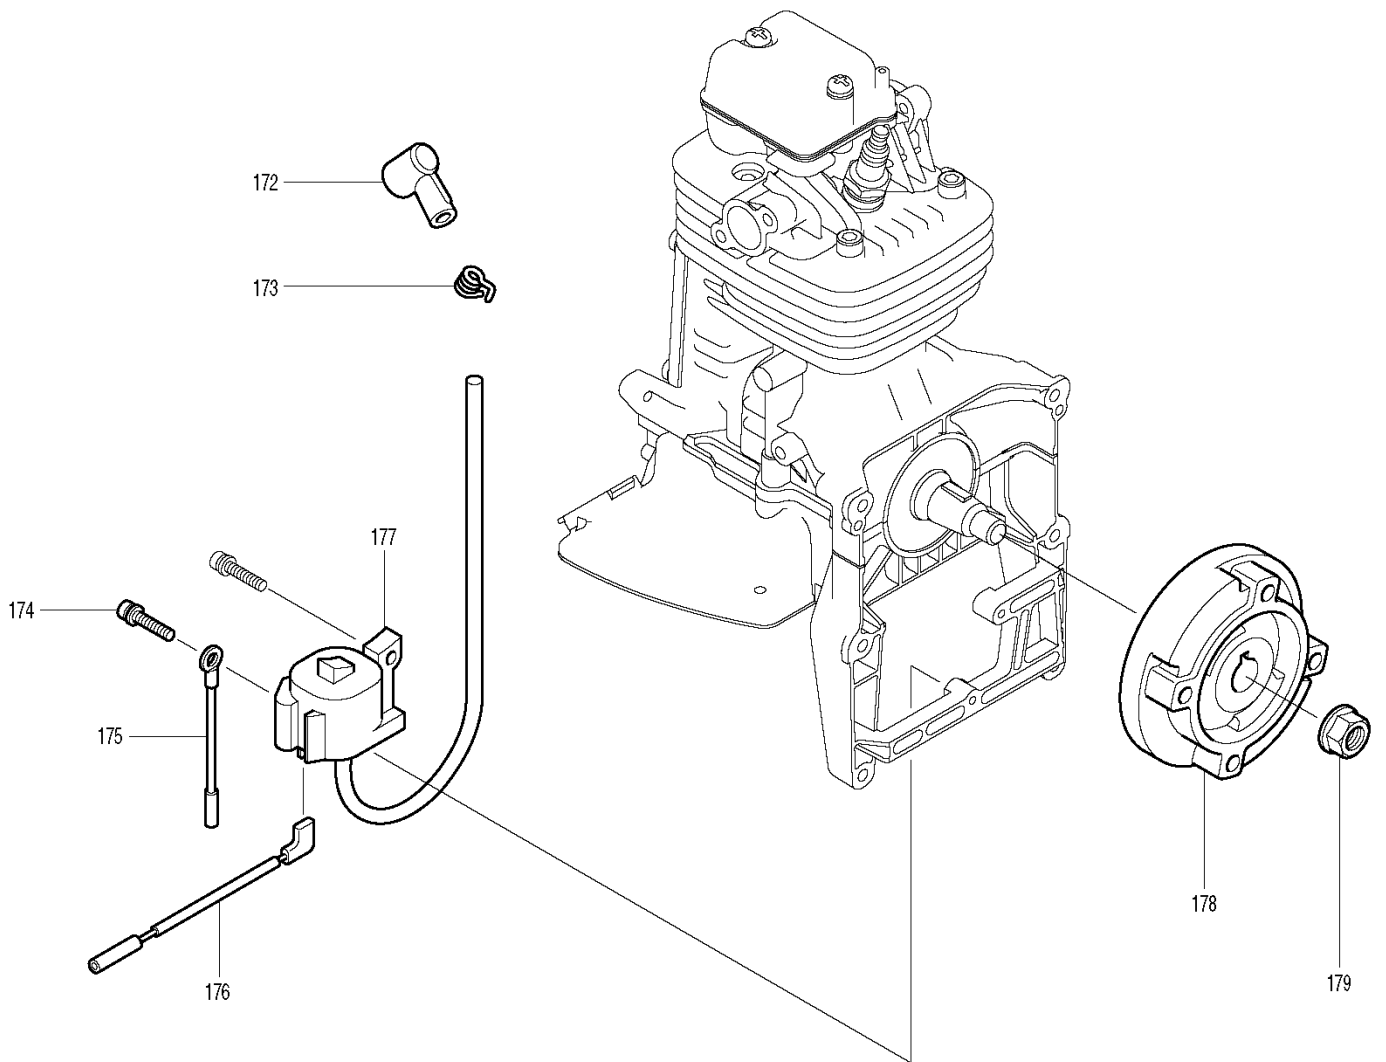

46

105

123

도번	부품코드	부품명	단위	소요량
001	6671007001	VOLUTE CASE 1 ASSY	PC.	1
002	6671005010	SQUARE NUT	PC.	1
004	6671002000	DAMPER 1 COMPL	PC.	1
008	6671001000	INLET COVER COMPL	PC.	1
010	6671003000	DAMPER 2 COMPL	PC.	1
012A	240138-1	IMPELLER	PC.	1
014	6671500400	ELBOW	PC.	1
017	6671500200	BASE 1	PC.	1
018	6671500300	BASE 2	PC.	1
019A	6671008002	CASE 2 VOLUTE ASSY	PC.	1
020	6671005010	SQUARE NUT	PC.	1
024	6676500700	MUFFLER GUARD	PC.	1
026A	450964-2	PLUG COVER	EA	0
028	6676500100	OIL GUARD	PC.	1
029A	898454-1	CHOKE LABEL	EA.	0
030C	453712-8	Engine cover	EA	0
032A	168396-6	BREATHER	PC.	0
033A	125472-9	FUEL TANK CAP ASSEMBLY	EA	0
035A	345920-4	HOSE CLAMP	EA	0
036	5806502900	FILTER	PC.	1
036A	163532-9	FILTER	PC.	0
037A	453618-0	FUEL TANK	PC.	0
038	6672500300	ROCK RIVET	PC.	1
039	6672002000	GUARD COMPL	PC.	1
042	6672001000	FRAME COMPL	PC.	1
044	6672500200	ROCK RIVET	PC.	1
045	6672500000	CUSHION	PC.	1
046B	197095-3	CONTROL LEVER SET	EA	0
047	6675001010	SOCKET HEAD BOLT M6X20	PC.	1
050A	453717-8	LEVER 2 THROTTLE	PC.	0
052A	453716-0	LEVER 1 THROTTLE	PC.	1
053	6625500901	TORSION SPRING	PC.	1
054	6675001030	SCREW M5X25	PC.	1
055	6675004000	SWITCH COMPL	PC.	1
056	6675001020	TAPPING SCREW 4X16	PC.	1
058	6675500001	CABLE TUBE	PC.	1
061A	5971500701	ROCKER COVER	PC.	1
062	5971500900	ROCKER COVER GASKET	PC.	1
063C	142771-4	CYLINDER HEAD COMPL	EA	0
064A	442167-2	CYLINDER HEAD GASKET	PC.	0
065	650109950	Spark plug (168401-9)	PC.	1
065A	168401-9	SPARK PLUG	EA	0
067A	5971007001	CYLINDER BLOCK SET	PC.	0
067B	197786-6	CYLINDER BLOCK SET	EA	0
068A	424201-0	CHECK VALVE	EA	0
070A	442168-0	CAM GEAR GASKET	PC.	0
071A	318725-5	CAM GEAR COVER	PC.	0
073	6676005000	OIL CAP ASSY	PC.	1
075	5921501000	Lead valve (346083-9)	PC.	1
075A	346083-9	LEAD VALVE	EA	0
076	5931501300	RETAINER PLATE	PC.	1
078	5976500100	OIL CASE GASKET	PC.	1