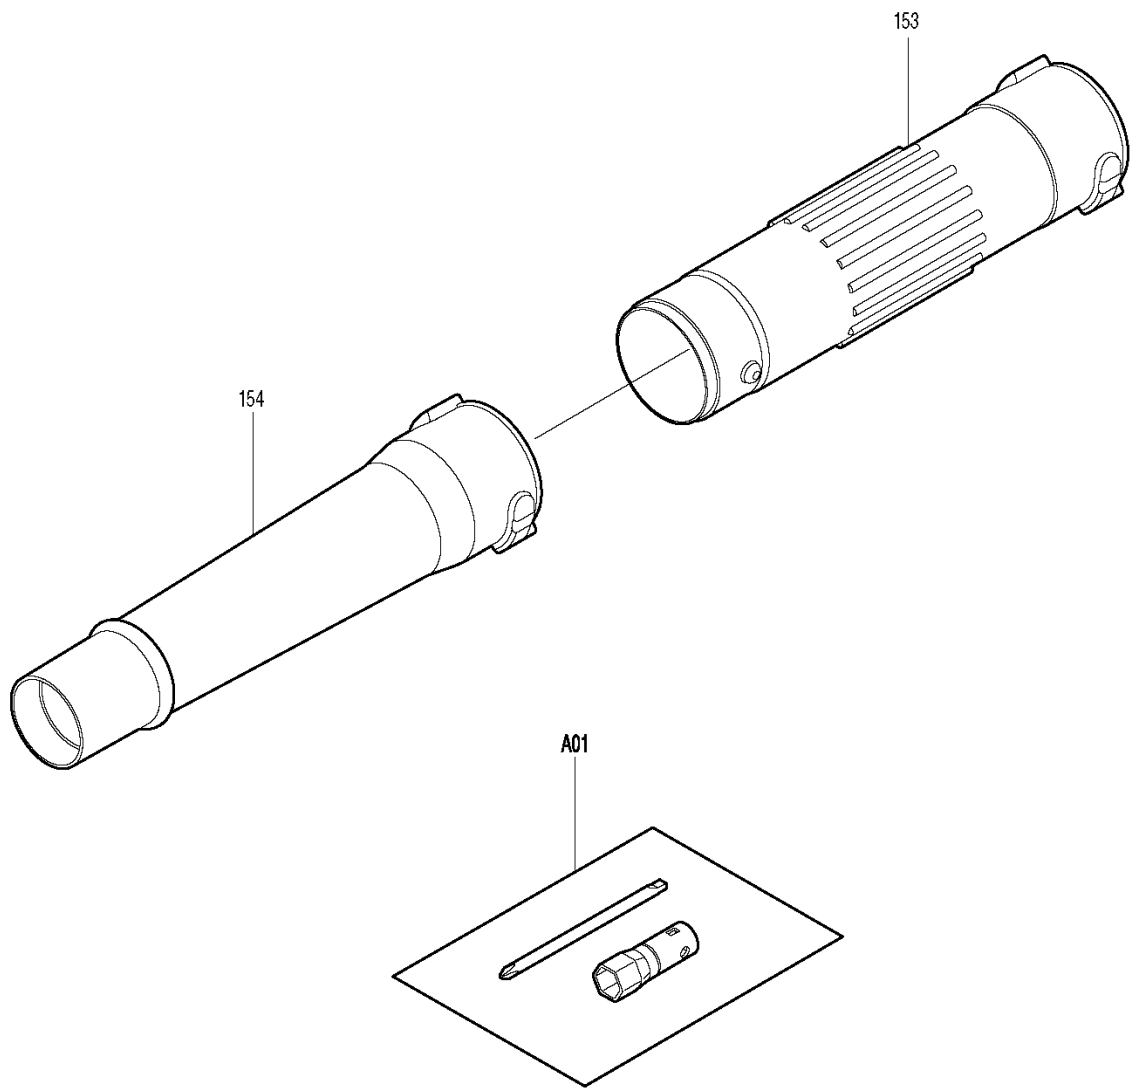

모델명 : BHX2500

도번	부품코드	품명	단위	소요량
001	736289980	CAUTION LABEL	PC.	1
002	6659500200	PROTECTOR LABEL	PC.	1
003	6609513200	CAUTION LABEL	PC.	1
004A	273665-3	GRIP	EA	0
005A	638640-0	SWITCH COMPLETE	EA	1
006A	424182-8	FRICTION RUBBER	EA	0
007A	450958-7	VOLUTE CASE R	EA	0
008A	168518-8	CONTROL CABLE	EA	0
009	6655500301	THROTTLE LEVER	PC.	1
010	43605300	SCREW ASSY	PC.	3
011A	240113-7	FAN 180	EA	0
012	43606200	SCREW M6X20	PC.	1
013A	125533-5	VOLUTE CASE L ASSEMBLY	EA	0
014	6655500100	CRUISE LEVER	PC.	1
015	6655500200	SPRING	PC.	1
016	150049840	TAPPING SCREW 4X16	PC.	1
017A	265878-0	TAPPING SCREW BT 5X16	PC.	0
019	6601502704	PROTECTOR	PC.	1
021A	266807-6	PAN HEAD SCREW M4X25 WITH WR	EA.	0
022A	265878-0	TAPPING SCREW BT 5X16	PC.	0
023A	267394-8	FLAT WASHER 5	EA	0
024A	233536-6	TORSION SPRING 5	EA	0
025A	268230-1	ROD 4	EA	0
026A	265878-0	TAPPING SCREW BT 5X16	PC.	0
027A	450964-2	PLUG COVER	EA	0
028A	424181-0	OIL GUARD	EA	0
029A	125472-9	FUEL TANK CAP ASSEMBLY	EA	0
030	140049770	SCREW ASSY M4X16(W,SW)	PC.	1
031	6249501501	STRAP	PC.	1
032A	158911-4	TUBE COMPLETE	EA	0
033A	345920-4	HOSE CLAMP	EA	0
034A	163447-0	GASOLIN FILTER	PC.	0
035A	265878-0	TAPPING SCREW BT 5X16	PC.	0
036A	267394-8	FLAT WASHER 5	EA	0
037	6653500000	FUEL TANK	PC.	1
038	6656500300	ENGINE COVER	PC.	1
039	119059531	H. S. H. bolt M5x16 with WR (266813-1)	PC.	3
039A	266813-1	H.S.H.BOLT M5X16 WITH WR	EA.	0
040A	140023-7	ROCKER COVER COMPLETE	EA	0
041	650109950	Spark plug (168401-9)	PC.	1
041A	168401-9	SPARK PLUG	EA	0
042A	162275-0	ROCKER COVER GASKET	EA	0
043	5921011002	CYLINDER BLOCK SET	PC.	1
044A	424201-0	CHECK VALVE	EA	0
045	5926500300	Oil weight (325666-8)	PC.	1
045A	325666-8	OIL WEIGHT	EA	0
046	5926500200	Oil tube (424202-8)	PC.	1
046A	424202-8	OIL TUBE	EA	0
047	561059970	Hose clamp (282020-8)	PC.	1
047A	282020-8	HOSE CLAMP	EA	0
048A	266811-5	H.S.H.BOLT M5X14	EA.	0
49	5921500700	Cam gear cover gasket (162274-2)	PC.	1
049A	162274-2	CAM GEAR COVER GASKET	EA	0
50	5921500502	Cam gear cover (318443-5)	PC.	1
050A	318443-5	CAM GEAR COVER	EA	0
051A	266811-5	H.S.H.BOLT M5X14	EA.	0