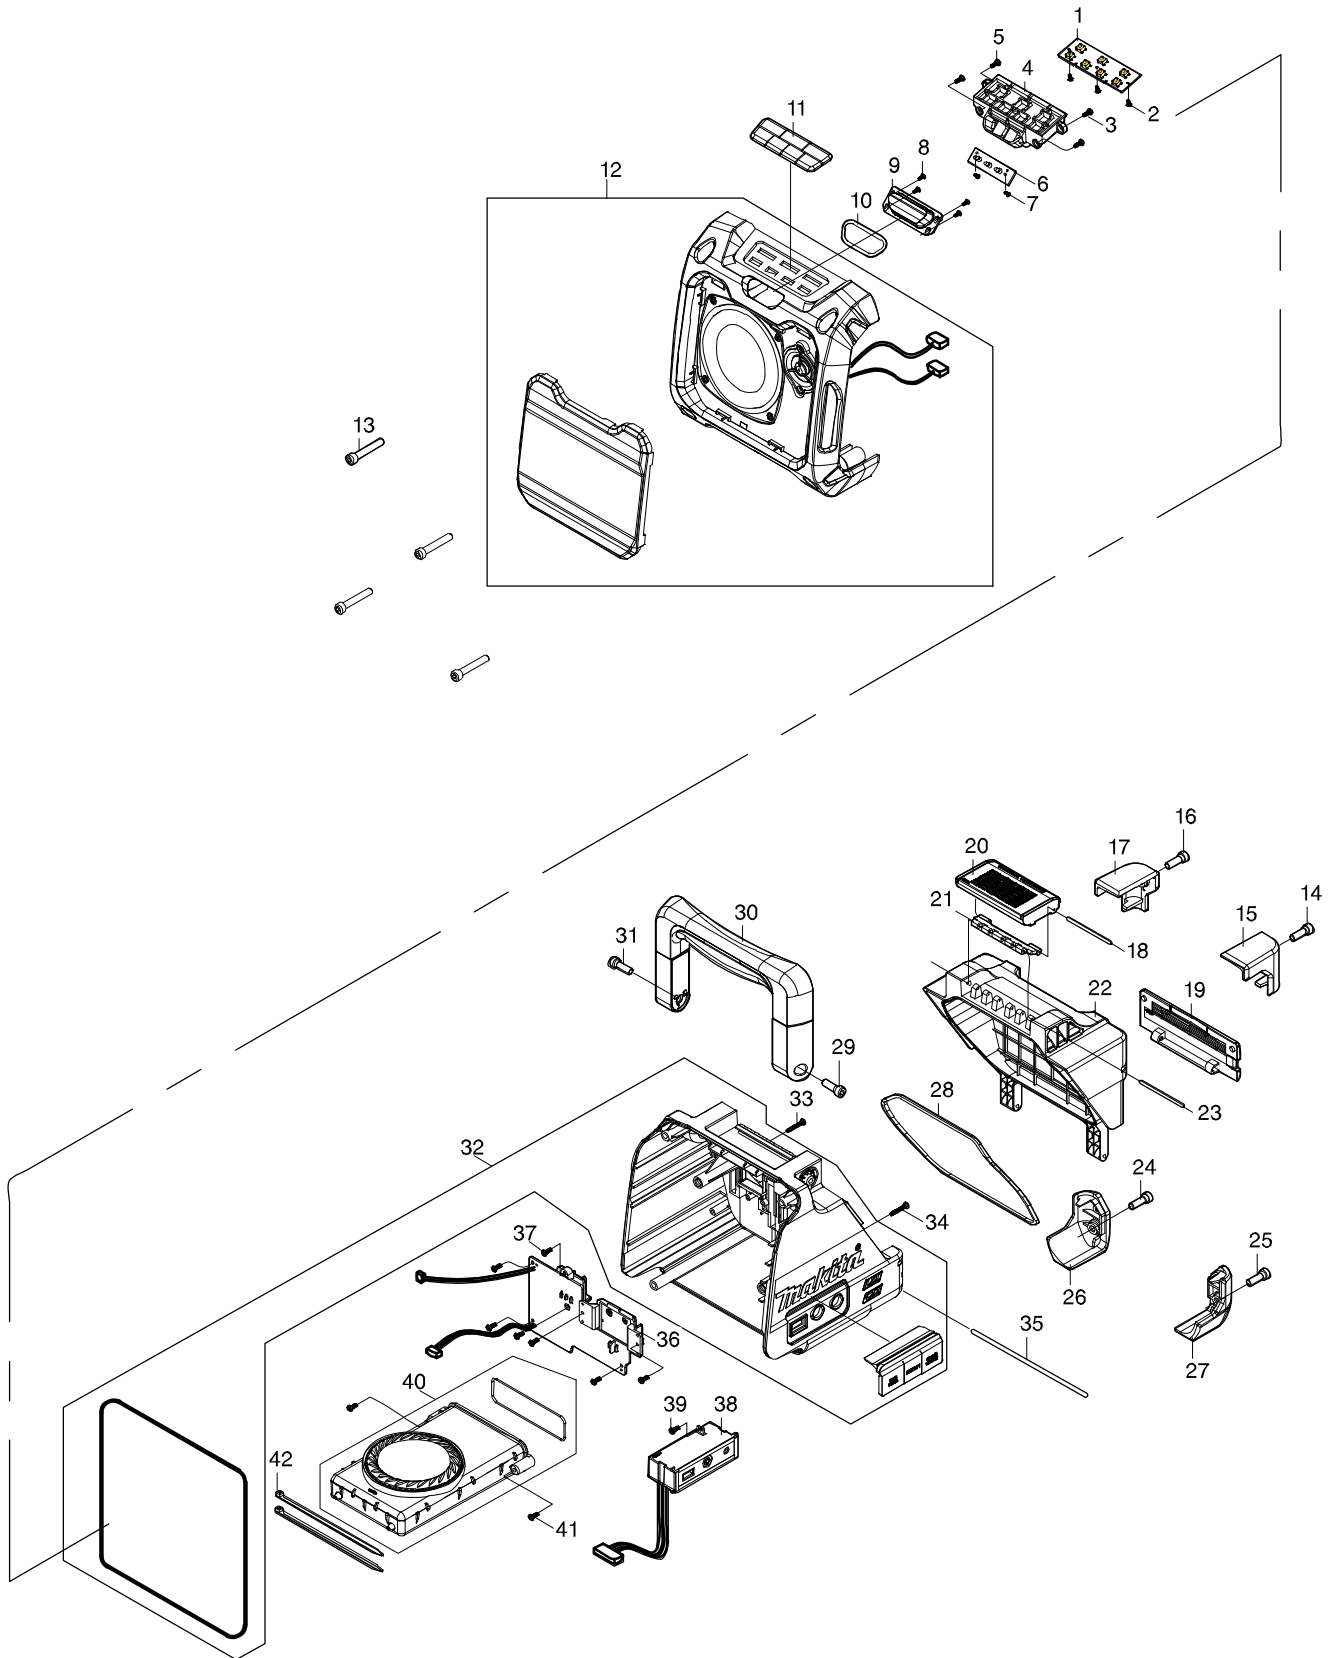

모델번호 DMR200 CORDLESS JOB SITE SPEAKER

모델명 : DMR200

도번	부품코드	품명	단위	소요량
001	SE00000519	PCB B ASSY(KEY BOARD) 07BB3A1	EA	1
002	SE00000520	SCREW PTPW 2X6(NI) 29S15106002	EA	3
003	SE00000521	SCREW PTB 3X8(ZK) 29S16308001	EA	2
004	SE00000522	RUBBER KEY HOLDER 2000B300100	EA	1
005	SE00000521	SCREW PTB 3X8(ZK) 29S16308001	EA	2
006	SE00000523	PCB A LED ASSY 09DB3A1	EA	1
007	SE00000520	SCREW PTPW 2X6(NI) 29S15106002	EA	2
008	SE00000520	SCREW PTPW 2X6(NI) 29S15106002	EA	4
009	SE00000524	LED LENS 3290B30000010	EA	1
010	SE00000525	LED LENS PACKING 2400B300500	EA	1
011	SE00000526	RUBBERE KEY 3100B30000010	EA	1
012	SE00000527	FRONT CABINET ASSY-BLUE 01FB3	EA	1
012-1	SE00000529	SPEAKER GRILL 3230B30000010	EA	1
013	SE00000530	SCREW PTHE 6X37(CR) 29S1793701	EA	4
014	SE09176166	HEX SCREW M6X16	PC.	1
015	SE00000531	BATTERY BUMPER R 3163B30000010	EA	1
016	SE09176166	HEX SCREW M6X16	PC.	1
017	SE00000532	BATTERY BUMPER L 3162B30000010	EA	1
018	SE00000533	PIN D2X88 2100B300100	EA	1
019	SE00000534	PHONE COVER ASSY 011B3A5	EA	1
020	SE00000535	LOCKER COVER 3121B30000010	EA	1
021	SE00000536	LOCKER HINGE 3300B30000010	EA	1
022	SE00000537	BATTERY COVER (BLUE) 3120B3000	EA	1
023	SE00000539	PIN D2X77 2100B300200	EA	1
024	SE09176166	HEX SCREW M6X16	PC.	1
025	SE09176166	HEX SCREW M6X16	PC.	1
026	SE00000540	REAR BUMPER L 3160B30000010	EA	1
027	SE00000541	REAR BUMPER R 3161B30000010	EA	1
028	SE00000542	BATTERY PACKING 2400B300200	EA	1
029	SE09176166	HEX SCREW M6X16	PC.	1
030	SE00000543	HANDLE ASSY-BLUE 01HB3A1	EA	1
031	SE09176166	HEX SCREW M6X16	PC.	1
032	SE00000545	REAR ASSY BLUE 01RB3A1	EA	1
032-1	SE00000547	JACK RUBBER COVER 3126B3000001	EA	1
032-2	SE024PC040	PACKING	PC.	1
033	SE00000548	SCREW PTB 3X20(ZK) 29S09990047	EA	1
034	SE00000548	SCREW PTB 3X20(ZK) 29S09990047	EA	1
035	SE00000549	BATTERY COVER FIXER PIN 2100b3	EA	1
036	SE00000552	PCB A ASSY OTHERS 07AB3A3	EA	1
037	SE00000521	SCREW PTB 3X8(ZK) 29S16308001	EA	7
038	SE00000553	JACK HOLDER ASSY-BLUE 011B3A1	EA	1
039	SE00000521	SCREW PTB 3X8(ZK) 29S16308001	EA	1
040	SE00000555	MOBILE-PHONE-CASE ASSY 011B3A	EA	1
040-1	SE00000556	PHONE CASE PACKING 2400B300400	EA	1
041	SE00000557	SCREW PTPW 3X10(ZK) 29S1531000	EA	2
042	SE00000195	W/TIES 100MM	PC.	2
A01	SE00000500	AC ADAPTER (KR) 3A8A12C903B11	EA	1