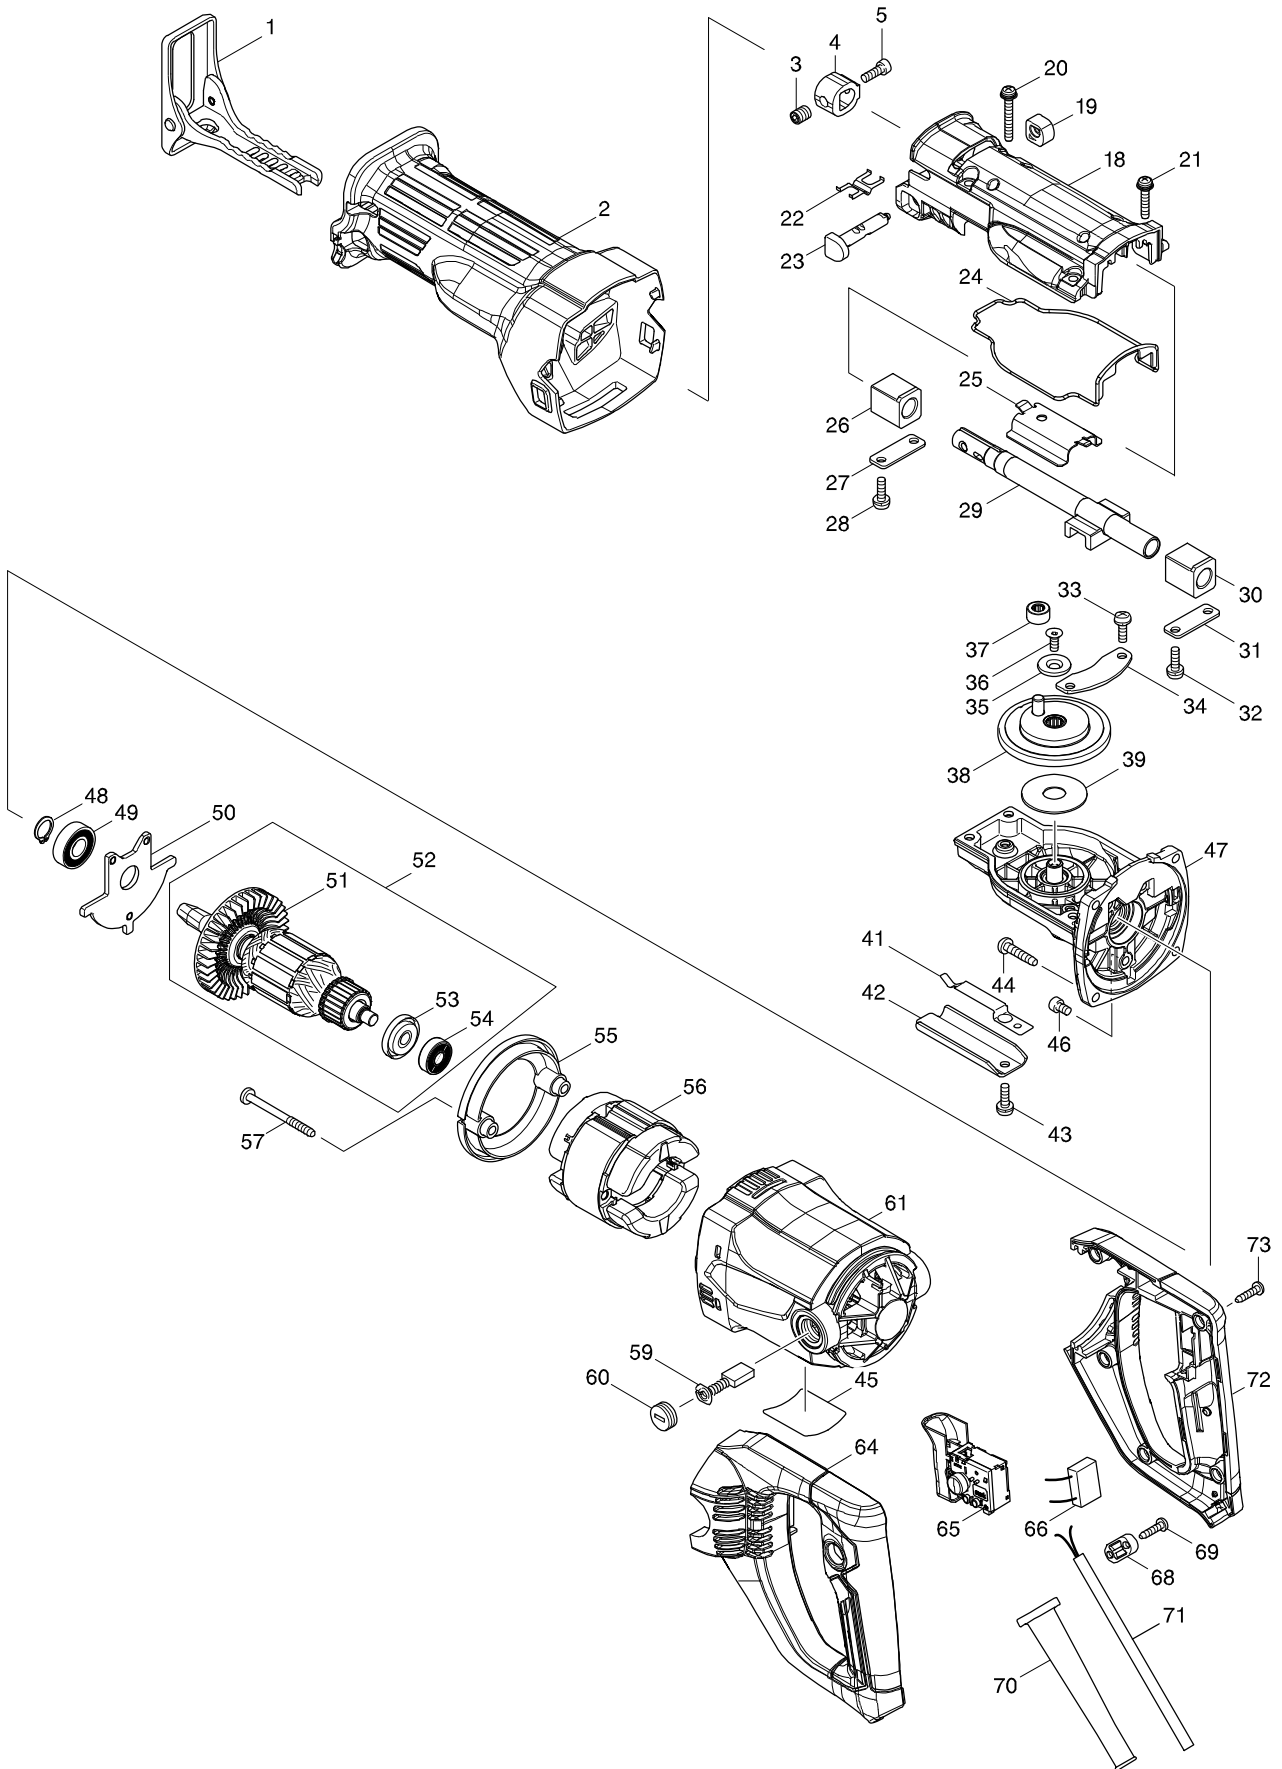

모델번호 M4500 RECIPRO SAW

**모델명 : M4500M**

도번	부품코드	품명	단위	소요량
001	163541-8	SHOE	EA	1
002	424588-0	INSULATOR COVER	EA	1
003	266202-0	H.SOCKET SET SCREW(HOLE)M8X10	PC.	1
004	313075-3	BLADE CLAMP	EA	1
005	266090-5	HEX. SOCKET HEAD BOLT M5X15	PC.	1
018	142177-6	GEAR HOUSING COVER COMPLETE	EA	1
018-1	213151-2	OIL SEAL 14	PC	1
018-2	213174-0	X RING 14	EA	1
019	418806-6	CAP	EA	1
020	911258-5	PAN HEAD SCREW M5X35	PC	2
021	911243-8	PAN HEAD SCREW M5X25	EA	2
022	232221-8	LEAF SPRING A	EA	1
023	162236-0	SHIFT BUTTON	EA	1
024	424586-4	SEAL RING	EA	1
025	346714-0	SLIDE PLATE	EA	1
026	214169-6	PLANE BEARING 14	EA	1
027	341462-6	PLATE	PC	1
028	911225-0	PAN HEAD SCREW M5X16	PC	2
029	161600-2	SLIDER	EA	1
030	214169-6	PLANE BEARING 14	EA	1
031	341462-6	PLATE	PC	1
032	911225-0	PAN HEAD SCREW M5X16	PC	2
033	911225-0	PAN HEAD SCREW M5X16	PC	2
034	346715-8	GEAR PLATE	EA	1
35	267475-8	FLAT WASHER 6	EA	1
36	251969-3	HEX. SOCKET HEAD BOLT M5X12	PC	1
37	212959-1	NEEDLE BEARING 708	PC	1
38	142176-8	GEAR COMPLETE	EA	1
39	267474-0	FLAT WASHER 14	EA	1
41	232222-6	LEAF SPRING B	EA	1
42	346713-2	SHOE GUIDE	EA	1
43	911225-0	PAN HEAD SCREW M5X16	PC	1
44	266459-3	TAPPING SCREW 5X25	PC.	4
45	852C68-8	M4500 NAME PLATE	EA	1
46	265530-0	HEX.SOCKET HEAD BOLT M5X8	EA	3
47	142178-4	GEAR HOUSING COMPLETE	EA	1
047-1	931302-2	HEX.NUT M6 FOR HR4000C	EA	1
047-2	941151-9	FLAT WASHER 6	EA	1
48	961052-5	RETAINING RING S-12	EA	1
49	210107-6	BALL BEARING 6001ZZ	PC	1
50	285737-2	BEARING RETAINER	EA	1
51	241863-7	FAN 70	PC	1
52	513898-1	ARMATURE ASSY 220V	EA	1
53	681644-1	INSULATED WASHER	PC	1
54	210046-0	BALL BEARING 608ZZ	PC.	1
55	454596-7	BAFFLE PLATE	EA	1
56	594629-7	FIELD ASSY 220-240V	EA	1
056-1	654449-2	RING TERMINAL	EA	2
056-2	654501-6	CONNECTOR P-1.25	PC	2
57	266418-7	TAPPING SCREW 5*55	EA	2
59	B-80379	CARBON BRUSH SET CB-303A	SET	1
60	643750-0	BRUSH HOLDER CAP	EA	2
61	143590-1	MOTOR HOUSING COMPLETE	EA	1
061-1	643708-9	BRUSH HOLDER 5-11	PC	2
64	187718-1	HANDLE SET	EA	1
65	650714-7	SWITCH	EA	1