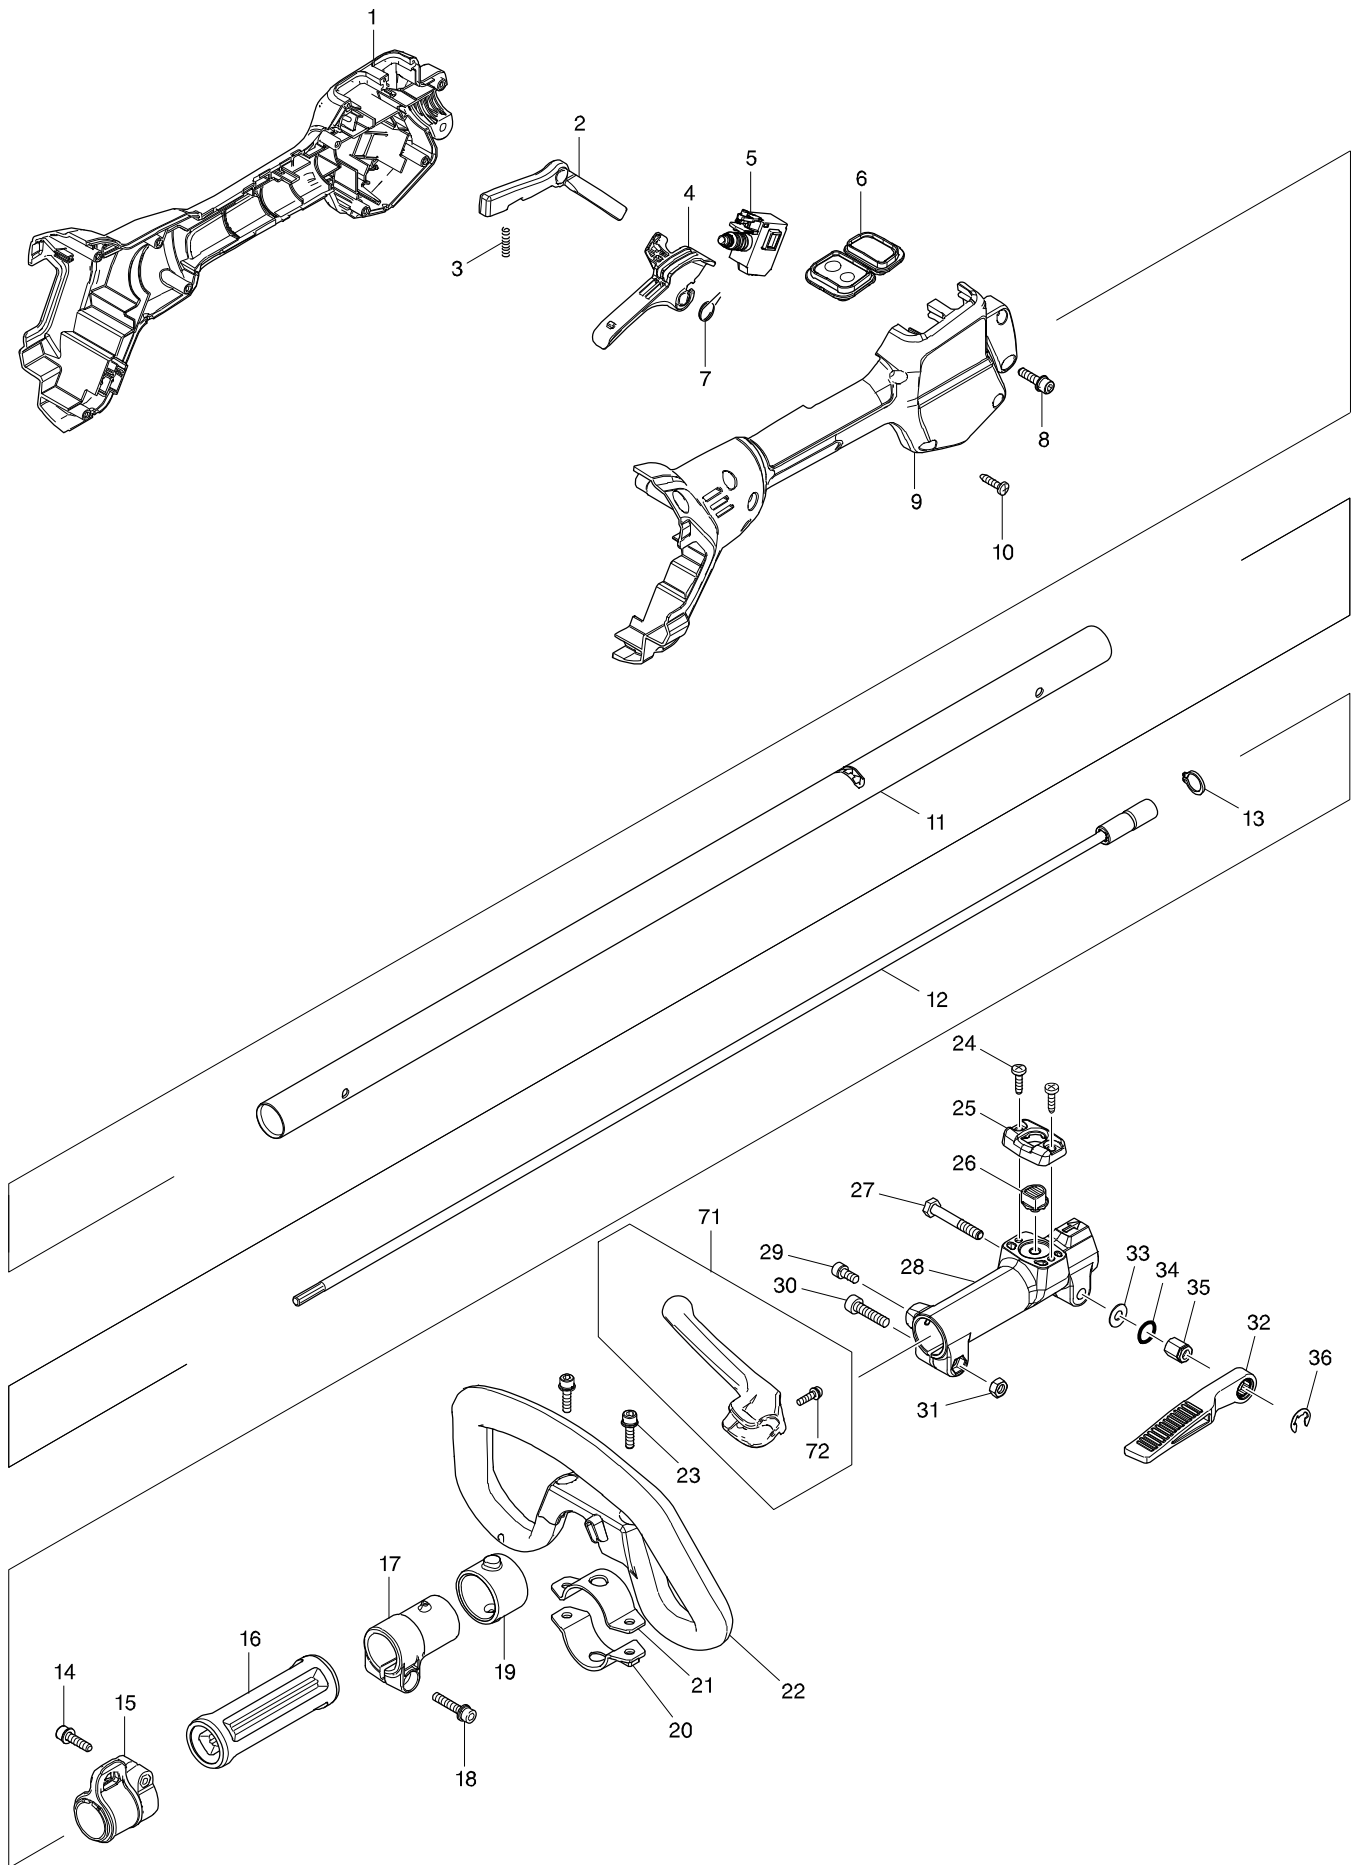

모델번호 DUX60 CRDLSS MULTI FNCTN POWER HEAD