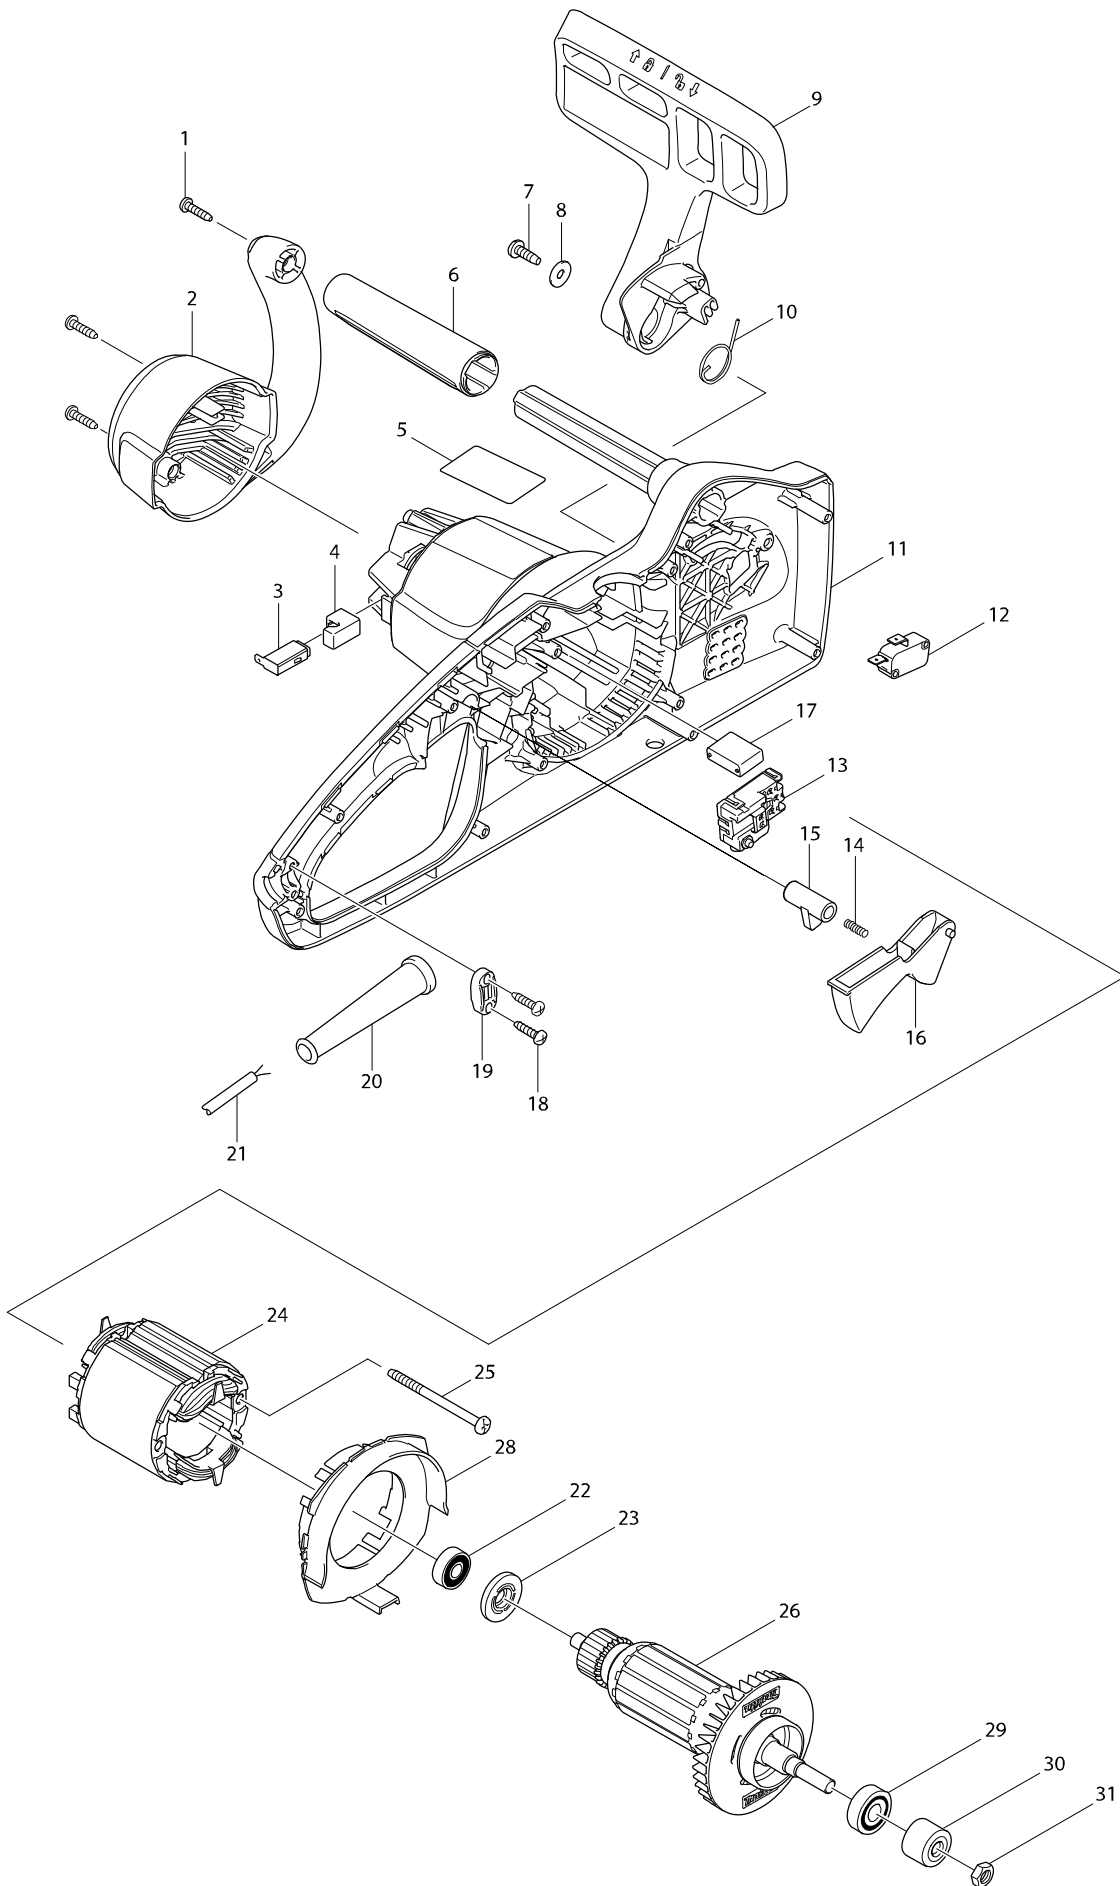

모델번호 UC4041A 400MM ELECTRIC CHAIN SAW

모델번호 UC4041A 400MM ELECTRIC CHAIN SAW

모델명 : UC4041

도번	부품코드	품명	단위	소요량
001	266326-2	TAPPING SCREW 4X18	PC	0
002	454725-2	REAR COVER	EA	0
003	191972-1	CARBON BRUSH CB-132	SET	0
003A	194984-3	CARBON BRUSH CB-132	SET	0
004	682211-5	RUBBER SLEEVE	EA	0
005	815A97-0	UC4041A NAME PLATE	EA	0
006	424600-6	FRONT GRIP	EA	0
007	266388-0	TAPPING SCREW 5X16	EA	0
008	253807-5	FLAT WASHER 5	PC	0
009	142279-8	FRONT HAND GUARD COMPLETE	EA	0
010	231640-5	TORSION SPRING 20	EA	0
011	187869-0	HOUSING SET	EA	0
012	650577-1	MICRO SWITCH	EA	0
013	650716-3	SWITCH TGC31B	EA	0
014	233173-6	COMPRESSION SPRING 4	EA	0
015	416178-3	LOCK-OFF BUTTON	EA	0
016	455185-1	SWITCH LEVER	PC.	0
017	645149-5	NOISE SUPPRESSOR	PC	0
018	266326-2	TAPPING SCREW 4X18	PC	0
019	687124-5	STRAIN RELIEF	PC	0
020	682540-6	CORD GUARD 9.3-90	EA	0
021	696538-7	POWER SUPPLY CORD 1.0-2-5.0	EA	0
022	210029-0	BALL BEARING 608ZZ	PC	0
023	681644-1	INSULATED WASHER	PC	0
024A	593869-4	FIELD ASSY	EA	0
025	266389-8	TAPPING SCREW 5X70	EA	0
026	513893-1	ARMATURE ASSY 220-240V	EA	0
028	419238-0	BAFFLE PLATE	EA	0
029	211061-7	BALL BEARING 6000LLB	EA	0
030	227153-2	SPUR GEAR 12	EA	0
031	931403-6	HEX.NUT M8	PC	0
032	142282-9	TANK CAP COMPLETE	EA	0
034	454729-4	OIL TANK	EA	0
037	424602-2	OIL TUBE	EA	0
038	231975-4	SPRING	EA	0
039	416274-7	CAP	EA	0
040	268238-5	PIN 5	EA	0
041	158047-9	LINK PLATE COMPLETE	EA	0
042	233175-2	COMPRESSION SPRING 9	EA	0
044	266326-2	TAPPING SCREW 4X18	PC	0
045	267195-4	FLAT WASHER 4	EA	0
046	168321-7	BRAKE BAND	EA	0
047	346739-4	BRAKE RING	EA	0
048	231817-2	TENSION SPRING 5	EA	0
049	454720-2	BEARING HOUSING	EA	0
050	213017-6	O RING 6	PC.	0
051	266326-2	TAPPING SCREW 4X18	PC	0
052	424601-4	CONNECTOR	EA	0
053	135615-5	SPUR GEAR 43 ASSY	EA	0
055	210106-8	BALL BEARING 6001LLB	EA	0
056	961006-2	RETAINING RING S-10	PC	0
057	210033-9	BALL BEARING 696ZZ	PC.	0
058	326359-0	ROD	EA	0
060	266326-2	TAPPING SCREW 4X18	PC	0
061	345651-5	SPIKE BUMPER	EA	0
062	187869-0	HOUSING SET	EA	0