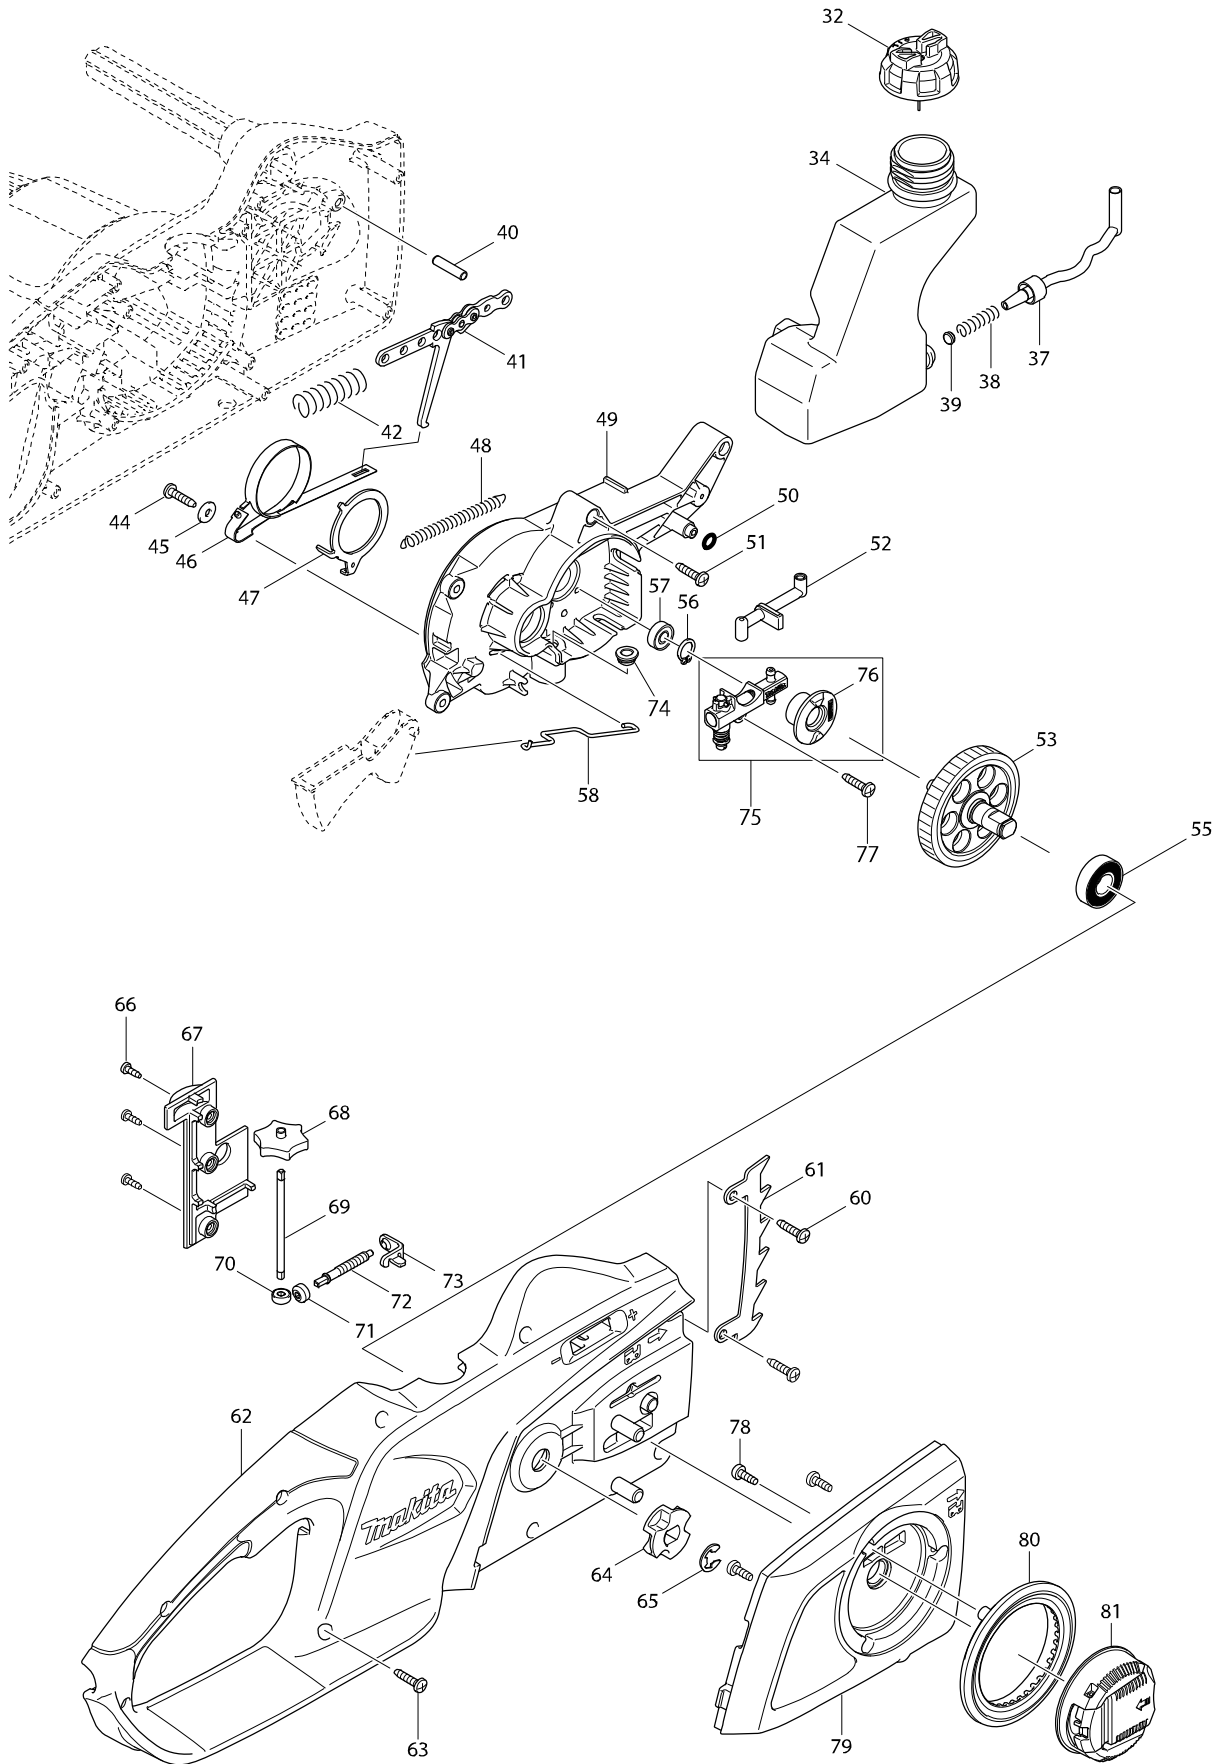

모델번호 UC4041A 400MM ELECTRIC CHAIN SAW

모델번호 UC4041A 400MM ELECTRIC CHAIN SAW

모델명 : UC4041

도번	부품코드	품명	단위	소요량
001	266326-2	TAPPING SCREW 4X18	PC	0
002	454725-2	REAR COVER	EA	0
003	191972-1	CARBON BRUSH CB-132	SET	0
003A	194984-3	CARBON BRUSH CB-132	SET	0
004	682211-5	RUBBER SLEEVE	EA	0
005	815A97-0	UC4041A NAME PLATE	EA	0
006	424600-6	FRONT GRIP	EA	0
007	266388-0	TAPPING SCREW 5X16	EA	0
008	253807-5	FLAT WASHER 5	PC	0
009	142279-8	FRONT HAND GUARD COMPLETE	EA	0
010	231640-5	TORSION SPRING 20	EA	0
011	187869-0	HOUSING SET	EA	0
012	650577-1	MICRO SWITCH	EA	0
013	650716-3	SWITCH TGC31B	EA	0
014	233173-6	COMPRESSION SPRING 4	EA	0
015	416178-3	LOCK-OFF BUTTON	EA	0
016	455185-1	SWITCH LEVER	PC.	0
017	645149-5	NOISE SUPPRESSOR	PC	0
018	266326-2	TAPPING SCREW 4X18	PC	0
019	687124-5	STRAIN RELIEF	PC	0
020	682540-6	CORD GUARD 9.3-90	EA	0
021	696538-7	POWER SUPPLY CORD 1.0-2-5.0	EA	0
022	210029-0	BALL BEARING 608ZZ	PC	0
023	681644-1	INSULATED WASHER	PC	0
024A	593869-4	FIELD ASSY	EA	0
025	266389-8	TAPPING SCREW 5X70	EA	0
026	513893-1	ARMATURE ASSY 220-240V	EA	0
028	419238-0	BAFFLE PLATE	EA	0
029	211061-7	BALL BEARING 6000LLB	EA	0
030	227153-2	SPUR GEAR 12	EA	0
031	931403-6	HEX.NUT M8	PC	0
032	142282-9	TANK CAP COMPLETE	EA	0
034	454729-4	OIL TANK	EA	0
037	424602-2	OIL TUBE	EA	0
038	231975-4	SPRING	EA	0
039	416274-7	CAP	EA	0
040	268238-5	PIN 5	EA	0
041	158047-9	LINK PLATE COMPLETE	EA	0
042	233175-2	COMPRESSION SPRING 9	EA	0
044	266326-2	TAPPING SCREW 4X18	PC	0
045	267195-4	FLAT WASHER 4	EA	0
046	168321-7	BRAKE BAND	EA	0
047	346739-4	BRAKE RING	EA	0
048	231817-2	TENSION SPRING 5	EA	0
049	454720-2	BEARING HOUSING	EA	0
050	213017-6	O RING 6	PC.	0
051	266326-2	TAPPING SCREW 4X18	PC	0
052	424601-4	CONNECTOR	EA	0
053	135615-5	SPUR GEAR 43 ASSY	EA	0
055	210106-8	BALL BEARING 6001LLB	EA	0
056	961006-2	RETAINING RING S-10	PC	0
057	210033-9	BALL BEARING 696ZZ	PC.	0
058	326359-0	ROD	EA	0
060	266326-2	TAPPING SCREW 4X18	PC	0
061	345651-5	SPIKE BUMPER	EA	0
062	187869-0	HOUSING SET	EA	0