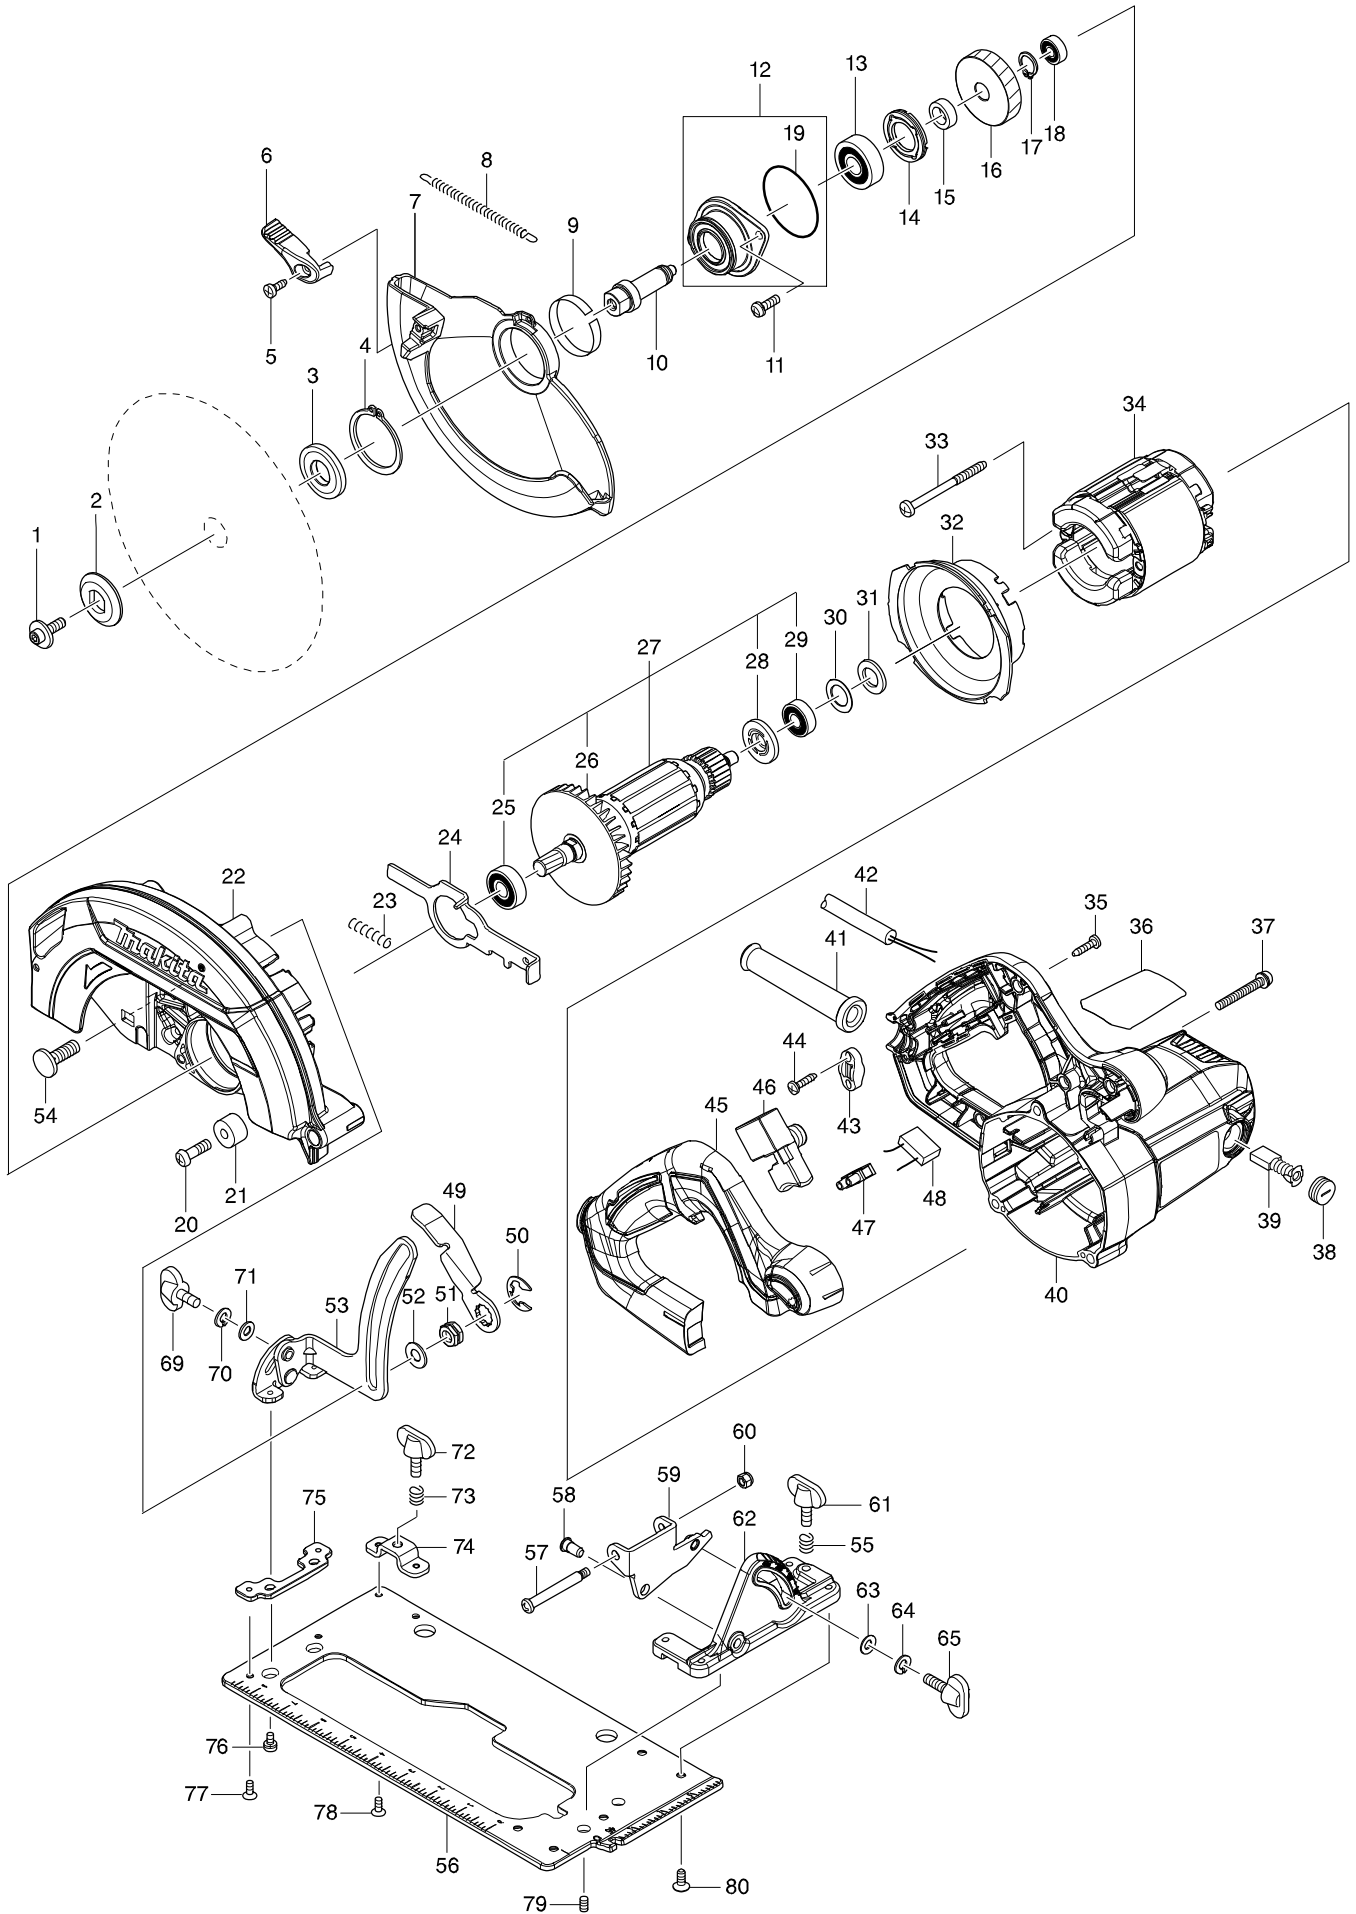

모델번호 HS7610 185/190MM CIRCULAR SAW

모델명 : HS7610

도번	부품코드	품명	단위	소요량
001	266024-8	HEX. SOCKET HEAD BOLT M6X20	EA	1
002	224409-4	OUT FLANGE35	EA	1
003	224472-7	INNER FLANGE 35	EA	1
004	961155-5	RETAINING RING S-38	PC	1
005	266034-5	TAPPING SCREW CT 4X16	EA	1
006	345931-9	LEVER PLATE	EA	1
007	319188-8	SAFETY COVER	EA	1
008	231887-1	TENSION SPRING 4	EA	1
009	345391-5	THICKNESS RING	PC	1
010	326444-9	SPINDLE	EA	1
011	911226-8	PAN HEAD SCREW M5X18	EA	2
012	135947-0	BEARING BOX ASSEMBLY	EA	1
013	211129-9	BALL BEARING 6201LLU(DDW)	EA	1
014	285852-2	BEARING RETANER 19-33	EA	1
015	257173-2	RING 12	EA	1
016	221575-8	HELICAL GEAR 43	EA	1
017	961052-5	RETAINING RING S-12	EA	1
018	210028-2	BALL BEARING 606ZZ	PC	1
019	213560-5	O RING 44	PC	1
020	265117-8	+PAN HEAD SCREW M6X20	EA	1
021	262556-3	RUBBER SLEEVE 6	EA	1
022	144891-0	BLADE CASE COMPLETE	EA	1
023	233117-6	COMPRESSION SPRING 6	PC.	1
024	347284-2	SHAFT LOCK	EA	1
025	211131-2	BALL BEARING 6001DDW	PC	1
026	241876-8	FAN 76	PC	1
027	515433-1	ARMATURE ASSEMBLY 220V	EA	1
028	681644-1	INSULATED WASHER	PC	1
029	210005-4	BALL BEARING 608LLU(DDW)	EA	1
030	253192-6	FLAT WASHER 14	PC	1
031	261109-5	RUBBER WASHER 13	PC	1
032	458033-3	BAFFLE PLATE	EA	1
033	266352-1	TAPPING SCREW 5X65	EA	2
034	594679-2	FIELD ASSY 220-240V	EA	1
034-1	654020-2	RING TERMINAL	PC	2
034-2	654501-6	CONNECTOR P-1.25	PC	2
034-3	689055-4	RING TERMINAL RETAINER	EA	2
035	266326-2	TAPPING SCREW 4X18	PC	5
036	854A53-5	HS7610 NAME PLATE	EA	1
037	265104-7	PAN HEAD SCREW M5X40	PC	3
038	643750-0	BRUSH HOLDER CAP	EA	2
039	B-80379	CARBON BRUSH SET CB-303A	SET	1
040	144728-1	MOTOR HOUSING COMPLETE	EA	1
040-1	643708-9	BRUSH HOLDER 5-11	PC	2
041	682540-6	CORD GUARD 9.3-90	EA	1
042	696519-1	POWER SUPPLY CORD 1.0-2-2.5	EA	1
043	687124-5	STRAIN RELIEF	PC	1
044	266326-2	TAPPING SCREW 4X18	PC	2
045	458032-5	HANDLE COVER	EA	1
046	651284-9	SWITCH SGEL115CDY-6	EA	1
047	654532-5	TERMINAL BLOCK 1P	EA	1
048	645200-1	NOISE SUPPRESSOR	PC	1
049	346311-2	LEVER PLATE	PC.	1
50	257953-6	BOW STOP RING E-12	PC	1
51	252199-9	HEX NUT M8-13	EA	1
52	941201-0	FLAT WASHER 8	EA	1