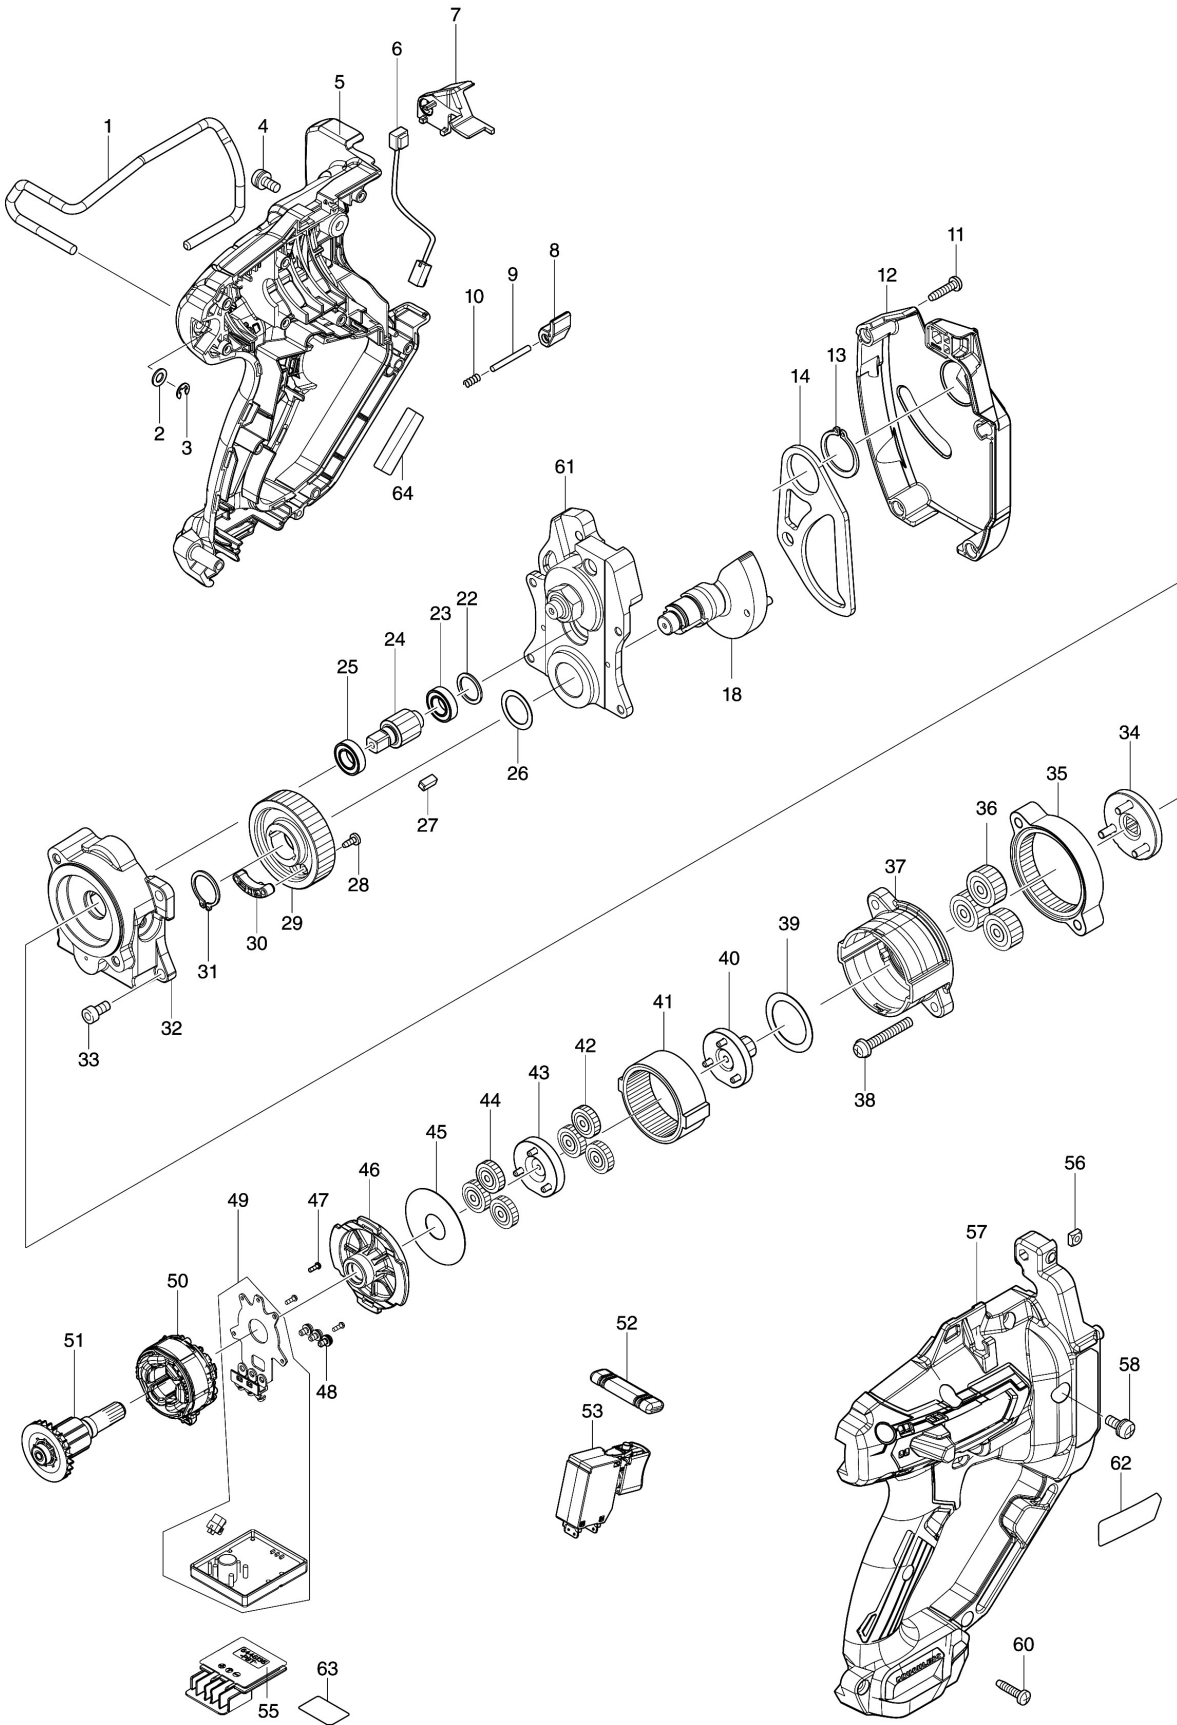

모델명 : SC103D

모델명 : SC103D

도번	부품코드	품명	단위	소요량
001	281019-0	HOOK	EA	1
002	941102-2	FLAT WASHER 5	PC	1
003	961011-9	STOP RING E-4	PC	1
004	911213-7	PAN HEAD SCREW M5X12	EA	1
005	183N49-0	HOUSING SET	EA	1
006	620C15-5	LED CIRCUIT	EA	1
007	458373-9	LED HOLDER	EA	1
008	458379-7	SCREW GUIDE	EA	1
009	256267-0	PIN 3	EA	1
010	231403-9	COMPRESSION SPRING 3	EA	1
011	265995-6	TAPPING SCREW 4X18	EA	4
012	140B24-7	FRONT COVER COMPLETE	EA	1
013	961104-2	RETAINING RING S-24	PC.	1
014	347350-5	RETURN PLATE	EA	1
018	144986-9	CAM COMPLETE	EA	1
022	267447-3	FLAT WASHER 14	PC.	1
023	211485-7	BALL BEARING 6800LLU	EA	1
024	226168-6	SPUR GEAR 10C	EA	1
025	211485-7	BALL BEARING 6800LLU	EA	1
026	253409-7	FLAT WASHER 15	EA	1
027	254202-2	KEY 4	EA	2
028	265954-0	TAPPING SCREW BIND PT3X8	PC	2
029	226169-4	SPUR GEAR 39	EA	1
030	144990-8	MAGNET HOLDER COMPLETE	EA	1
031	961057-5	RETAINING RING S-17	EA	1
032	144992-4	GEAR COVER COMLPETE	EA	1
033	922212-4	HEX.SOCKET HEAD BOLT M5X12	PC	4
034	144989-3	CARRIER COMPLETE	EA	1
35	226166-0	INTERNAL GEAR 48	EA	1
36	226165-2	SPUR GEAR 19	EA	3
37	458374-7	GEAR HOUSING	EA	1
38	911258-5	PAN HEAD SCREW M5X35	PC	2
39	253792-2	FLAT WASHER 26	PC	1
40	144988-5	SPUR GEAR 9 COMPLETE	EA	1
41	226164-4	INTERNAL GEAR 53	EA	1
42	226163-6	SPUR GEAR 21	EA	3
43	144987-7	SPUR GEAR 10B COMPLETE	EA	1
44	226163-6	SPUR GEAR 21	EA	3
45	253410-2	FLAT WASHER 11	EA	1
46	458375-5	GEAR HOUSING COVER	EA	1
47	266490-9	TAPPING SCREW PT 2X6	EA	3
48	652069-6	FLAT HEAD SCREW M3X6	EA	3
49	620C14-7	CONTROLLER	EA	1
50	629448-3	STATOR	EA	1
51	619512-8	ROTOR	EA	1
52	458378-9	F/R CHANGE LEVER	EA	1
53	651367-5	SWITCH	EA	1
55	644813-5	TERMINAL	EA	1
56	252173-7	SQUARE NUT	PC.	1