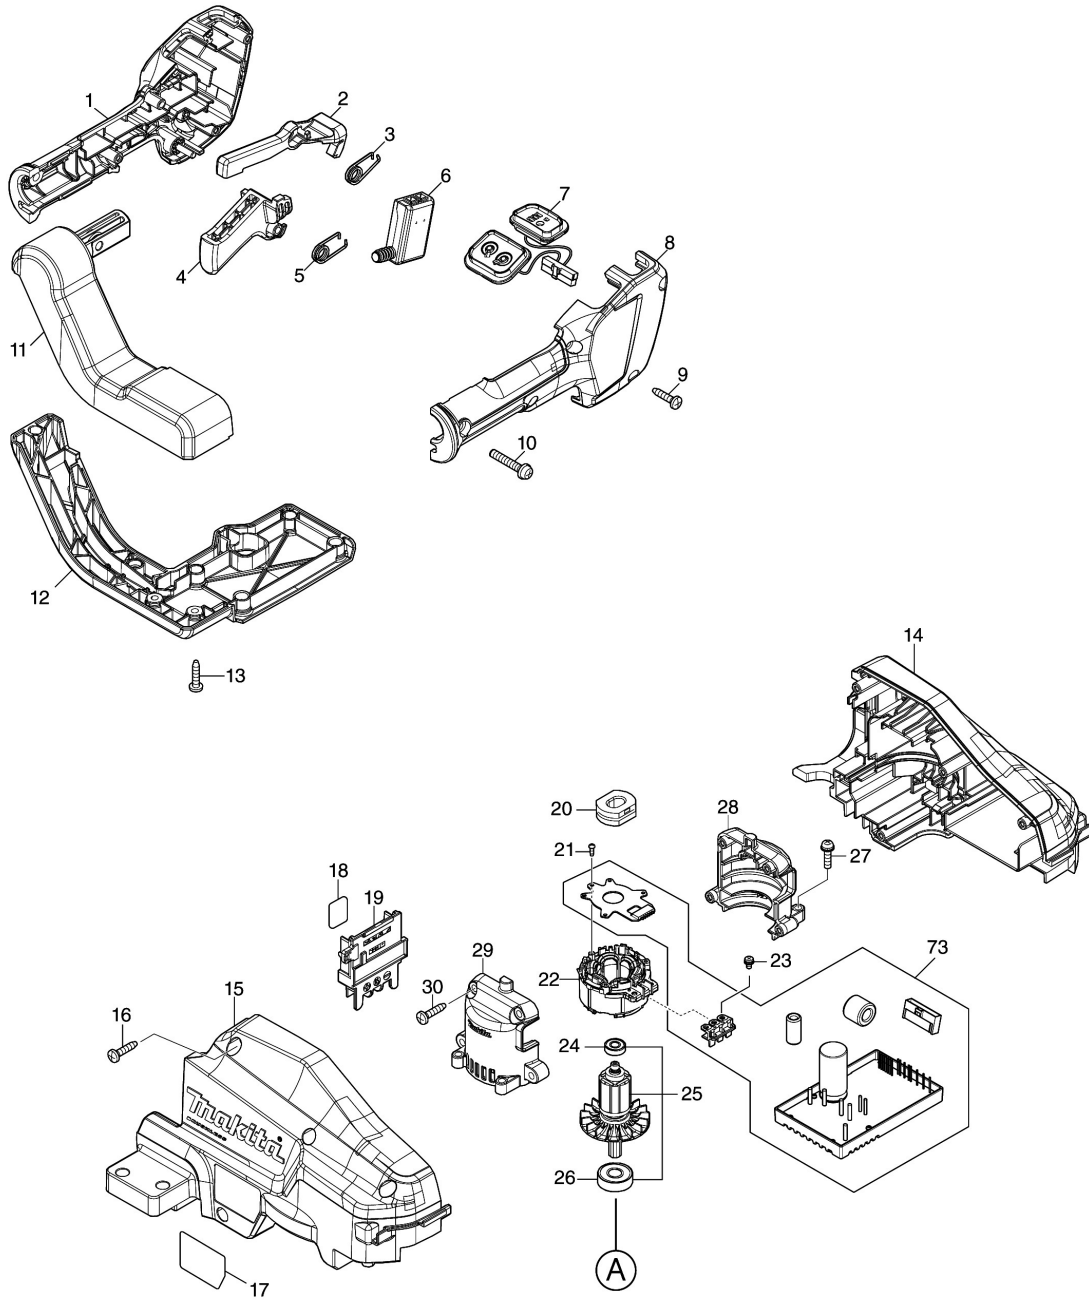

모델명 : DUH754

모델명 : DUH754

**모델명 : DUH754**

도번	부품코드	품명	단위	소요량
001	183N66-0	GRIP SET	EA	1
002	455629-1	LOCK OFF LEVER	EA	1
003	233621-5	TORSION SPRING 9	EA	1
004	412315-7	SWITCH LEVER R	EA	1
005	233621-5	TORSION SPRING 9	EA	1
006	651083-9	SWITCH C3XA-1PSPM	EA	1
007	140S92-2	SUB CONTROLLER COMPLETE	EA	1
008	183N66-0	GRIP SET	EA	1
009	266326-2	TAPPING SCREW 4X18	PC	4
010	911253-5	PAN HEAD SCREW M5X30	PC	1
011	412311-5	GRIP JOINT COVER	EA	1
012	412310-7	GRIP JOINT	EA	1
013	266326-2	TAPPING SCREW 4X18	PC	8
014	183N69-4	HOUSING SET	EA	1
015	183N69-4	HOUSING SET	EA	1
016	266326-2	TAPPING SCREW 4X18	PC	4
017	856R38-9	DUH754S NAME PLATE	EA	1
018	856R41-0	DUH754S SERIAL NO. LABEL	EA	1
19	643874-2	TERMINAL	EA	1
20	422261-6	RUBBER SLEEVE	EA	1
21	266490-9	TAPPING SCREW PT 2X6	EA	3
22	629352-6	STATOR	EA	1
23	652069-6	FLAT HEAD SCREW M3X6	EA	3
24	211157-4	BALL BEARING 695ZZ	EA	1
25	510448-3	ROTOR ASSY	EA	1
26	210005-4	BALL BEARING 608LLU(DDW)	EA	1
27	911128-8	PAN HEAD SCREW M4X16	EA	4
28	183L66-8	MOTOR HOUSING SET	EA	1
29	183L66-8	MOTOR HOUSING SET	EA	1
30	266326-2	TAPPING SCREW 4X18	PC	4
31	266326-2	TAPPING SCREW 4X18	PC	4
32	266326-2	TAPPING SCREW 4X18	PC	6
33	183P30-3	FRONT GRIP SET	EA	1
34	651083-9	SWITCH C3XA-1PSPM	EA	1
35	412316-5	SWITCH LEVER F	EA	1
36	233621-5	TORSION SPRING 9	EA	1
37	183P30-3	FRONT GRIP SET	EA	1
38	251476-6	H.S.H.BOLT M5X35 WITH WR	EA	1
39	253416-0	DISH WASHER 5	EA	1
40	422260-8	RUBBER SLEEVE 8	EA	1
41	422260-8	RUBBER SLEEVE 8	EA	1
42	257678-2	SLEEVE 6	EA	1
43	922228-9	H.S.H.BOLT M5X18 WITH WR	EA	1
44	253416-0	DISH WASHER 5	EA	1
45	422260-8	RUBBER SLEEVE 8	EA	1
46	422260-8	RUBBER SLEEVE 8	EA	1
47	327535-9	CONNECTER	EA	1
48	412317-3	LOWER GUARD	EA	1
49	266326-2	TAPPING SCREW 4X18	PC	2
50	213961-7	O RING 22	PC.	1
51	140S12-6	GEAR HOUSING COMPLETE	EA	1
52	422259-3	RUBBER SLEEVE 8	EA	2
54	210223-4	BALL BEARING 608ZZ	EA	1