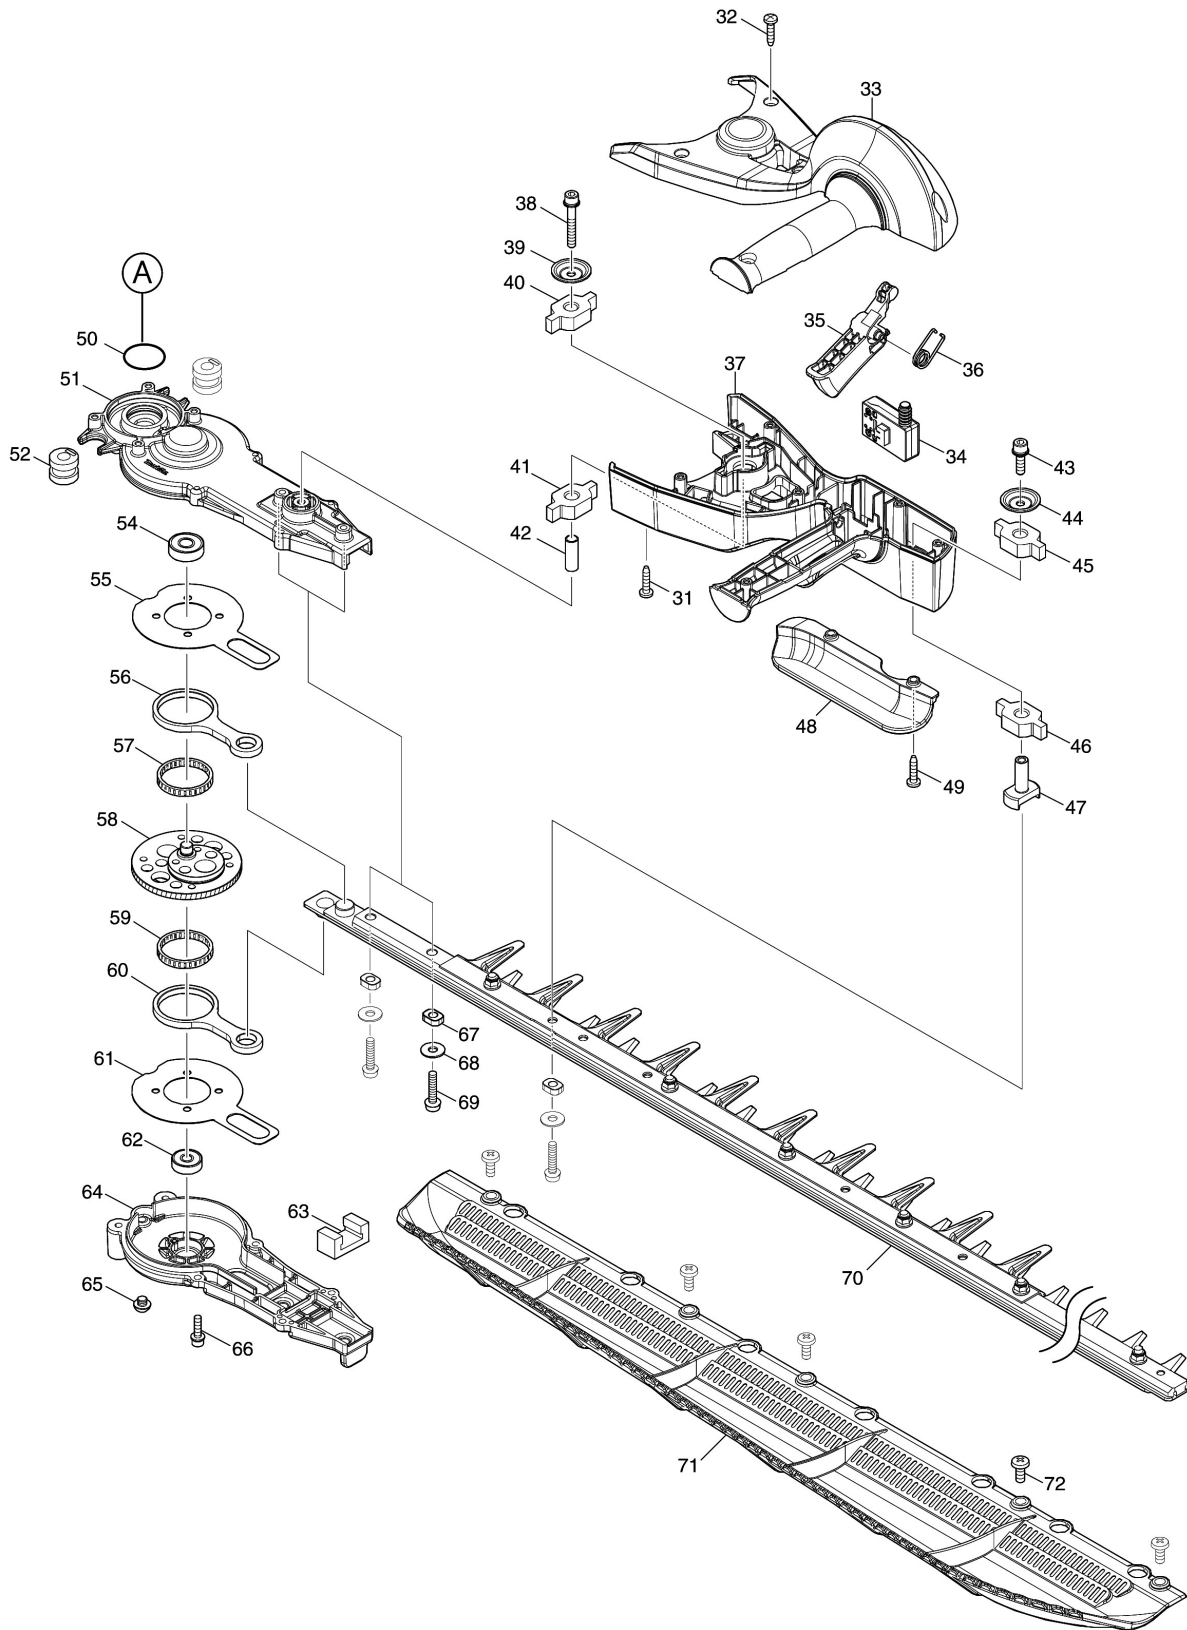

모델명 : DUH754

모델명 : DUH754

**모델명 : DUH754**

도번	부품코드	품명	단위	소요량
001	183N66-0	GRIP SET	EA	1
002	455629-1	LOCK OFF LEVER	EA	1
003	233621-5	TORSION SPRING 9	EA	1
004	412315-7	SWITCH LEVER R	EA	1
005	233621-5	TORSION SPRING 9	EA	1
006	651083-9	SWITCH C3XA-1PSPM	EA	1
007	140S92-2	SUB CONTROLLER COMPLETE	EA	1
008	183N66-0	GRIP SET	EA	1
009	266326-2	TAPPING SCREW 4X18	PC	4
010	911253-5	PAN HEAD SCREW M5X30	PC	1
011	412311-5	GRIP JOINT COVER	EA	1
012	412310-7	GRIP JOINT	EA	1
013	266326-2	TAPPING SCREW 4X18	PC	8
014	183N69-4	HOUSING SET	EA	1
015	183N69-4	HOUSING SET	EA	1
016	266326-2	TAPPING SCREW 4X18	PC	4
017	856R38-9	DUH754S NAME PLATE	EA	1
018	856R41-0	DUH754S SERIAL NO. LABEL	EA	1
19	643874-2	TERMINAL	EA	1
20	422261-6	RUBBER SLEEVE	EA	1
21	266490-9	TAPPING SCREW PT 2X6	EA	3
22	629352-6	STATOR	EA	1
23	652069-6	FLAT HEAD SCREW M3X6	EA	3
24	211157-4	BALL BEARING 695ZZ	EA	1
25	510448-3	ROTOR ASSY	EA	1
26	210005-4	BALL BEARING 608LLU(DDW)	EA	1
27	911128-8	PAN HEAD SCREW M4X16	EA	4
28	183L66-8	MOTOR HOUSING SET	EA	1
29	183L66-8	MOTOR HOUSING SET	EA	1
30	266326-2	TAPPING SCREW 4X18	PC	4
31	266326-2	TAPPING SCREW 4X18	PC	4
32	266326-2	TAPPING SCREW 4X18	PC	6
33	183P30-3	FRONT GRIP SET	EA	1
34	651083-9	SWITCH C3XA-1PSPM	EA	1
35	412316-5	SWITCH LEVER F	EA	1
36	233621-5	TORSION SPRING 9	EA	1
37	183P30-3	FRONT GRIP SET	EA	1
38	251476-6	H.S.H.BOLT M5X35 WITH WR	EA	1
39	253416-0	DISH WASHER 5	EA	1
40	422260-8	RUBBER SLEEVE 8	EA	1
41	422260-8	RUBBER SLEEVE 8	EA	1
42	257678-2	SLEEVE 6	EA	1
43	922228-9	H.S.H.BOLT M5X18 WITH WR	EA	1
44	253416-0	DISH WASHER 5	EA	1
45	422260-8	RUBBER SLEEVE 8	EA	1
46	422260-8	RUBBER SLEEVE 8	EA	1
47	327535-9	CONNECTER	EA	1
48	412317-3	LOWER GUARD	EA	1
49	266326-2	TAPPING SCREW 4X18	PC	2
50	213961-7	O RING 22	PC.	1
51	140S12-6	GEAR HOUSING COMPLETE	EA	1
52	422259-3	RUBBER SLEEVE 8	EA	2
54	210223-4	BALL BEARING 608ZZ	EA	1