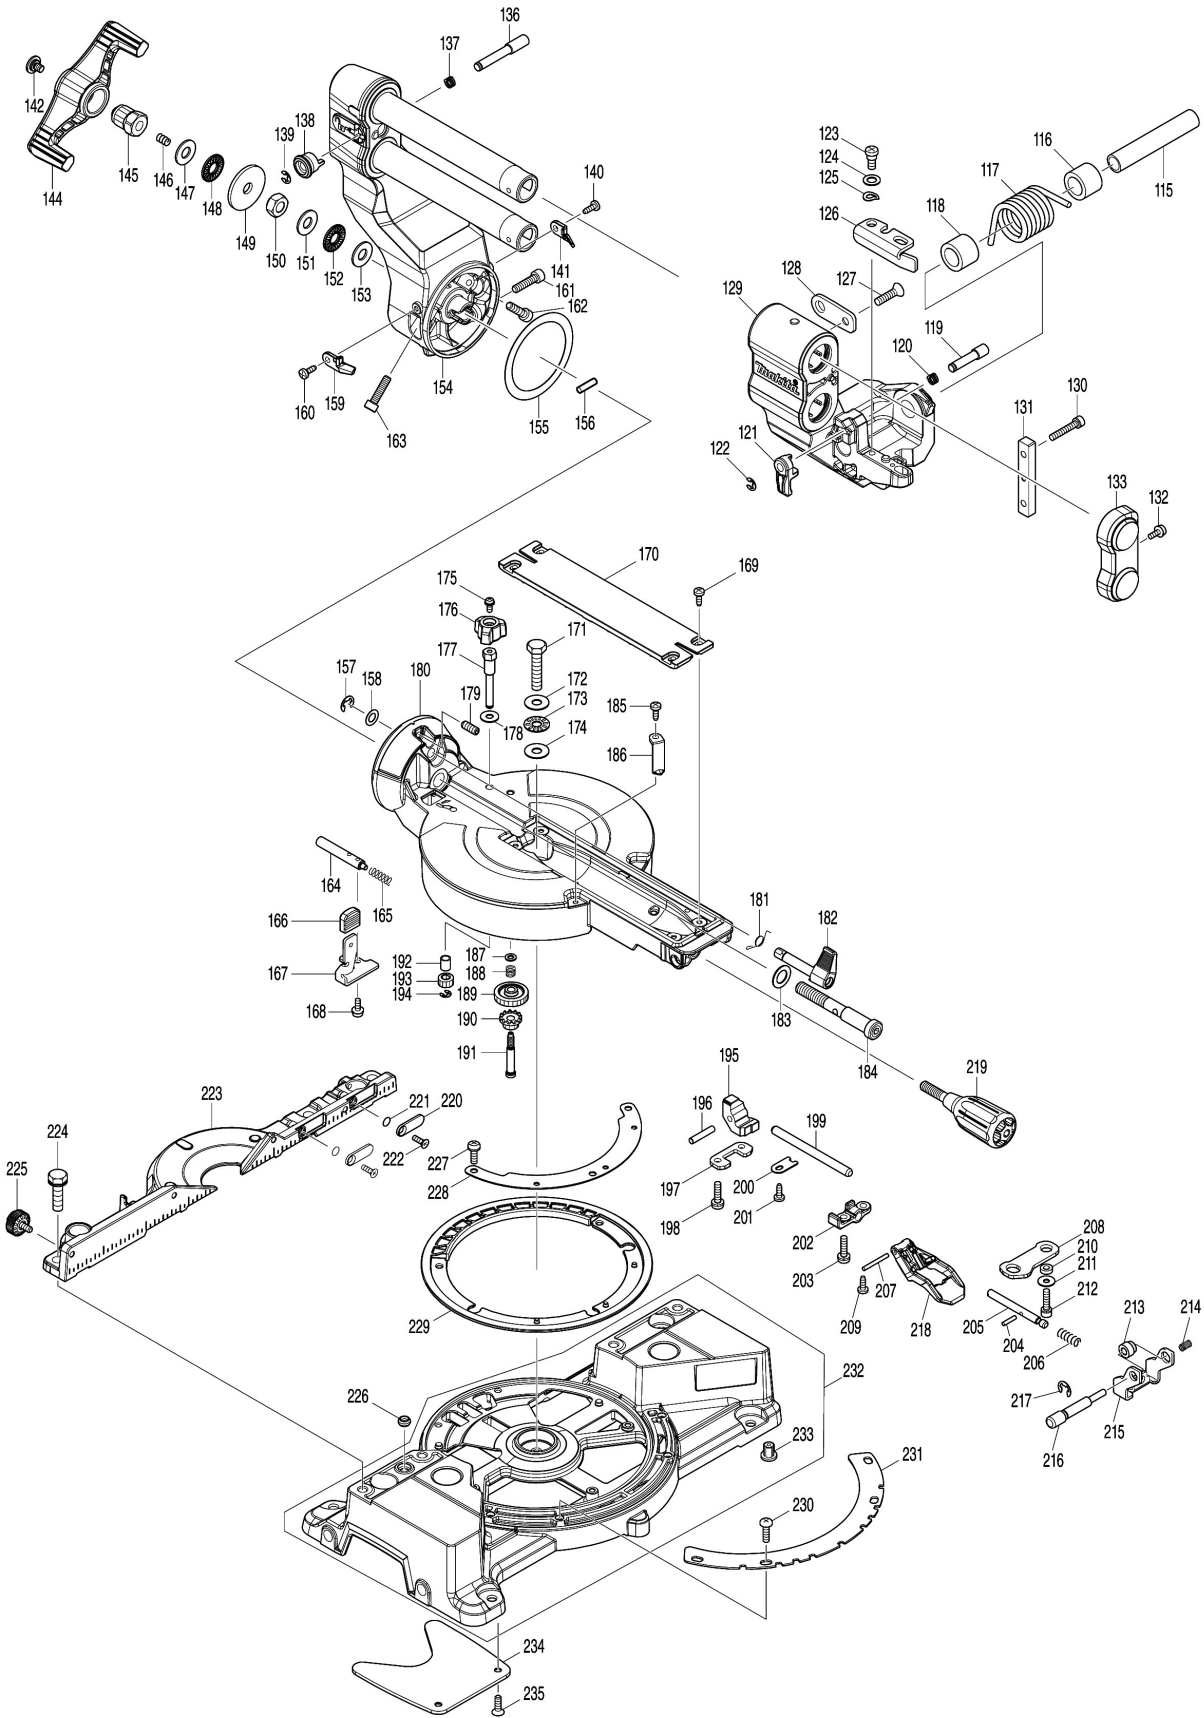

모델명 : LS001G

모델명 : LS001G

**모델명 : LS001G**

도번	부품코드	품명	단위	소요량
001	266192-7	TAPPING SCREW 4X14	PC	1
002	136207-3	SAFETY COVER ASSY	EA	1
003	459734-6	SAFETY COVER	EA	1
004	265985-9	HEX.SOCKET HEAD BOLT M6	EA	1
005	232311-7	TORSION SPRING 30	EA	1
006	210150-5	BALL BEARING 6803DDW	EA	1
007	266732-1	HEX. SOCKET HEAD BOLT M6X16	EA	1
008	347731-3	CENTER COVER	EA	1
009	347059-9	CENTER PLATE	EA	1
010	266733-9	HEX. S.F.H. BOLT M6X16	EA	1
011	224409-4	OUT FLANGE35	EA	1
012	224472-7	INNER FLANGE 35	EA	1
013	327451-5	SPINDLE	EA	1
014	911128-8	PAN HEAD SCREW M4X16	EA	4
015	285037-0	BEARING RETAINER 46	EA	1
016	211239-2	BALL BEARING 6902DDW	EA	1
017	319888-0	BEARING BOX	EA	1
018	442152-5	GASKET	EA	1
019	226948-0	HELICAL GEAR 39	EA	1
020	961055-9	RETAINING RING S-15	PC	1
021	210006-2	BALL BEARING 696ZZ	EA	1
022	211021-9	BALL BEARING 607LLB	EA	1
023	226949-8	HELICAL GEAR 31	EA	1
024	254011-9	WOODRUFF KEY 4	PC	1
025	226945-6	SPIRAL BEVEL GEAR 41	EA	1
26	253744-3	FLAT WASHER 12	PC	1
27	261104-5	RUBBER WASHER 12	PC	1
28	253744-3	FLAT WASHER 12	PC	1
29	961052-5	RETAINING RING S-12	EA	1
30	211021-9	BALL BEARING 607LLB	EA	1
31	424605-6	RUBBER RING 19	EA	1
32	261153-2	URETHAN WASHER 15	EA	1
33	961018-5	STOP RING E-5	EA	1
34	253804-1	FLAT WASHER 6 FOR HR4000C	EA	1
35	257163-5	RING 6	EA	1
36	140P43-7	LINK PLATE COMPLETE	EA	1
38	266026-4	TAPPING SCREW BIND CT 4X12	EA	1
39	347730-5	COVER PLATE	EA	1
40	140P75-4	BLADE CASE COMPLETE	EA	1
41	424045-8	GUARD	PC.	1
42	345438-5	GUARD PLATE	PC	1
43	911113-1	PAN HEAD SCREW	EA	1
44	257955-2	SLEEVE 5	EA	1
45	922226-3	HEX.SOCKET HEAD BOLT M5X18	PC	1
46	266026-4	TAPPING SCREW BIND CT 4X12	EA	1
47	458075-7	LEAD COVER	EA	1
48	266229-0	HEX. SOCKET SET SCREW M5X8	PC	1
49	233471-8	COMPRESSION SPRING 6	EA	1
50	418104-8	LENS	EA	1
51	266306-8	SHOULDER SCREW M5	EA	1
52	266318-1	HEX. SOCKET SET SCREW M4X6	EA	1
53	419379-2	BLOCK C	EA	1