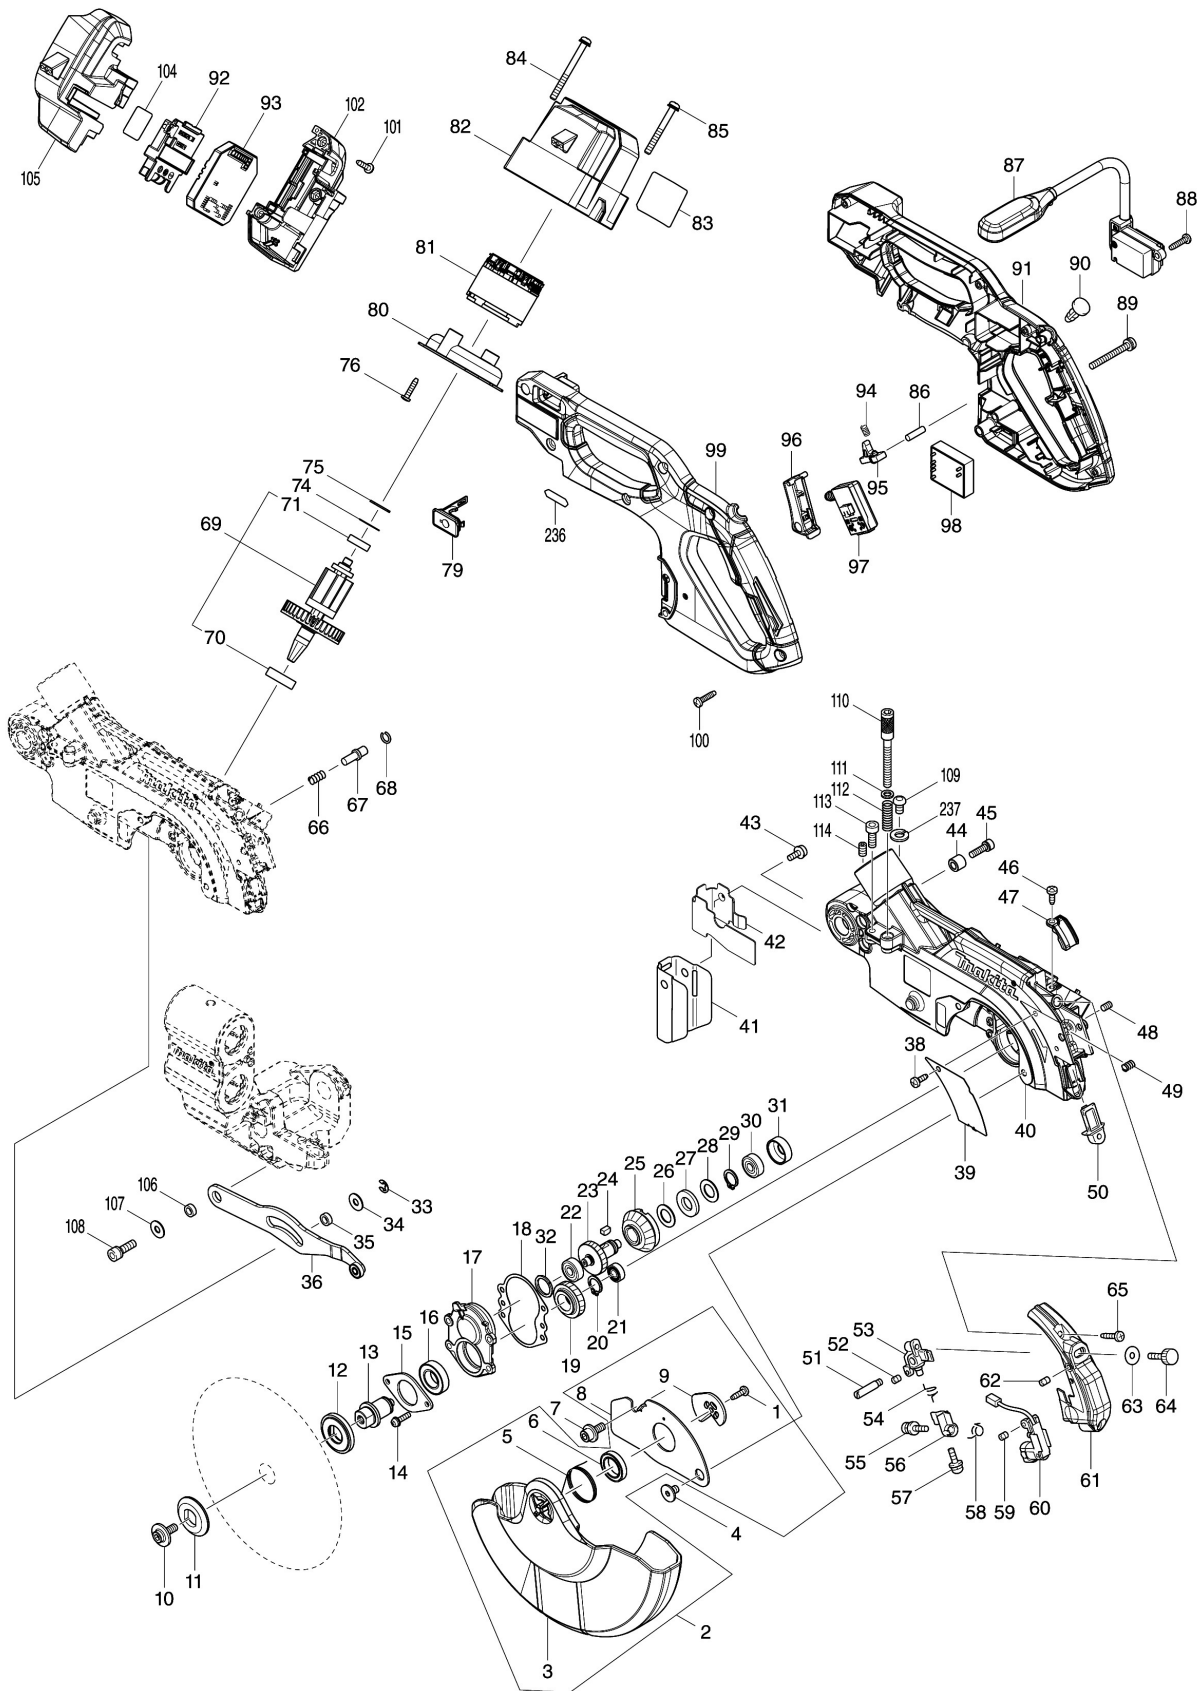

모델명 : LS001G

모델명 : LS001G

**모델명 : LS001G**

도번	부품코드	품명	단위	소요량
001	266192-7	TAPPING SCREW 4X14	PC	1
002	136207-3	SAFETY COVER ASSY	EA	1
003	459734-6	SAFETY COVER	EA	1
004	265985-9	HEX.SOCKET HEAD BOLT M6	EA	1
005	232311-7	TORSION SPRING 30	EA	1
006	210150-5	BALL BEARING 6803DDW	EA	1
007	266732-1	HEX. SOCKET HEAD BOLT M6X16	EA	1
008	347731-3	CENTER COVER	EA	1
009	347059-9	CENTER PLATE	EA	1
010	266733-9	HEX. S.F.H. BOLT M6X16	EA	1
011	224409-4	OUT FLANGE35	EA	1
012	224472-7	INNER FLANGE 35	EA	1
013	327451-5	SPINDLE	EA	1
014	911128-8	PAN HEAD SCREW M4X16	EA	4
015	285037-0	BEARING RETAINER 46	EA	1
016	211239-2	BALL BEARING 6902DDW	EA	1
017	319888-0	BEARING BOX	EA	1
018	442152-5	GASKET	EA	1
019	226948-0	HELICAL GEAR 39	EA	1
020	961055-9	RETAINING RING S-15	PC	1
021	210006-2	BALL BEARING 696ZZ	EA	1
022	211021-9	BALL BEARING 607LLB	EA	1
023	226949-8	HELICAL GEAR 31	EA	1
024	254011-9	WOODRUFF KEY 4	PC	1
025	226945-6	SPIRAL BEVEL GEAR 41	EA	1
26	253744-3	FLAT WASHER 12	PC	1
27	261104-5	RUBBER WASHER 12	PC	1
28	253744-3	FLAT WASHER 12	PC	1
29	961052-5	RETAINING RING S-12	EA	1
30	211021-9	BALL BEARING 607LLB	EA	1
31	424605-6	RUBBER RING 19	EA	1
32	261153-2	URETHAN WASHER 15	EA	1
33	961018-5	STOP RING E-5	EA	1
34	253804-1	FLAT WASHER 6 FOR HR4000C	EA	1
35	257163-5	RING 6	EA	1
36	140P43-7	LINK PLATE COMPLETE	EA	1
38	266026-4	TAPPING SCREW BIND CT 4X12	EA	1
39	347730-5	COVER PLATE	EA	1
40	140P75-4	BLADE CASE COMPLETE	EA	1
41	424045-8	GUARD	PC.	1
42	345438-5	GUARD PLATE	PC	1
43	911113-1	PAN HEAD SCREW	EA	1
44	257955-2	SLEEVE 5	EA	1
45	922226-3	HEX.SOCKET HEAD BOLT M5X18	PC	1
46	266026-4	TAPPING SCREW BIND CT 4X12	EA	1
47	458075-7	LEAD COVER	EA	1
48	266229-0	HEX. SOCKET SET SCREW M5X8	PC	1
49	233471-8	COMPRESSION SPRING 6	EA	1
50	418104-8	LENS	EA	1
51	266306-8	SHOULDER SCREW M5	EA	1
52	266318-1	HEX. SOCKET SET SCREW M4X6	EA	1
53	419379-2	BLOCK C	EA	1