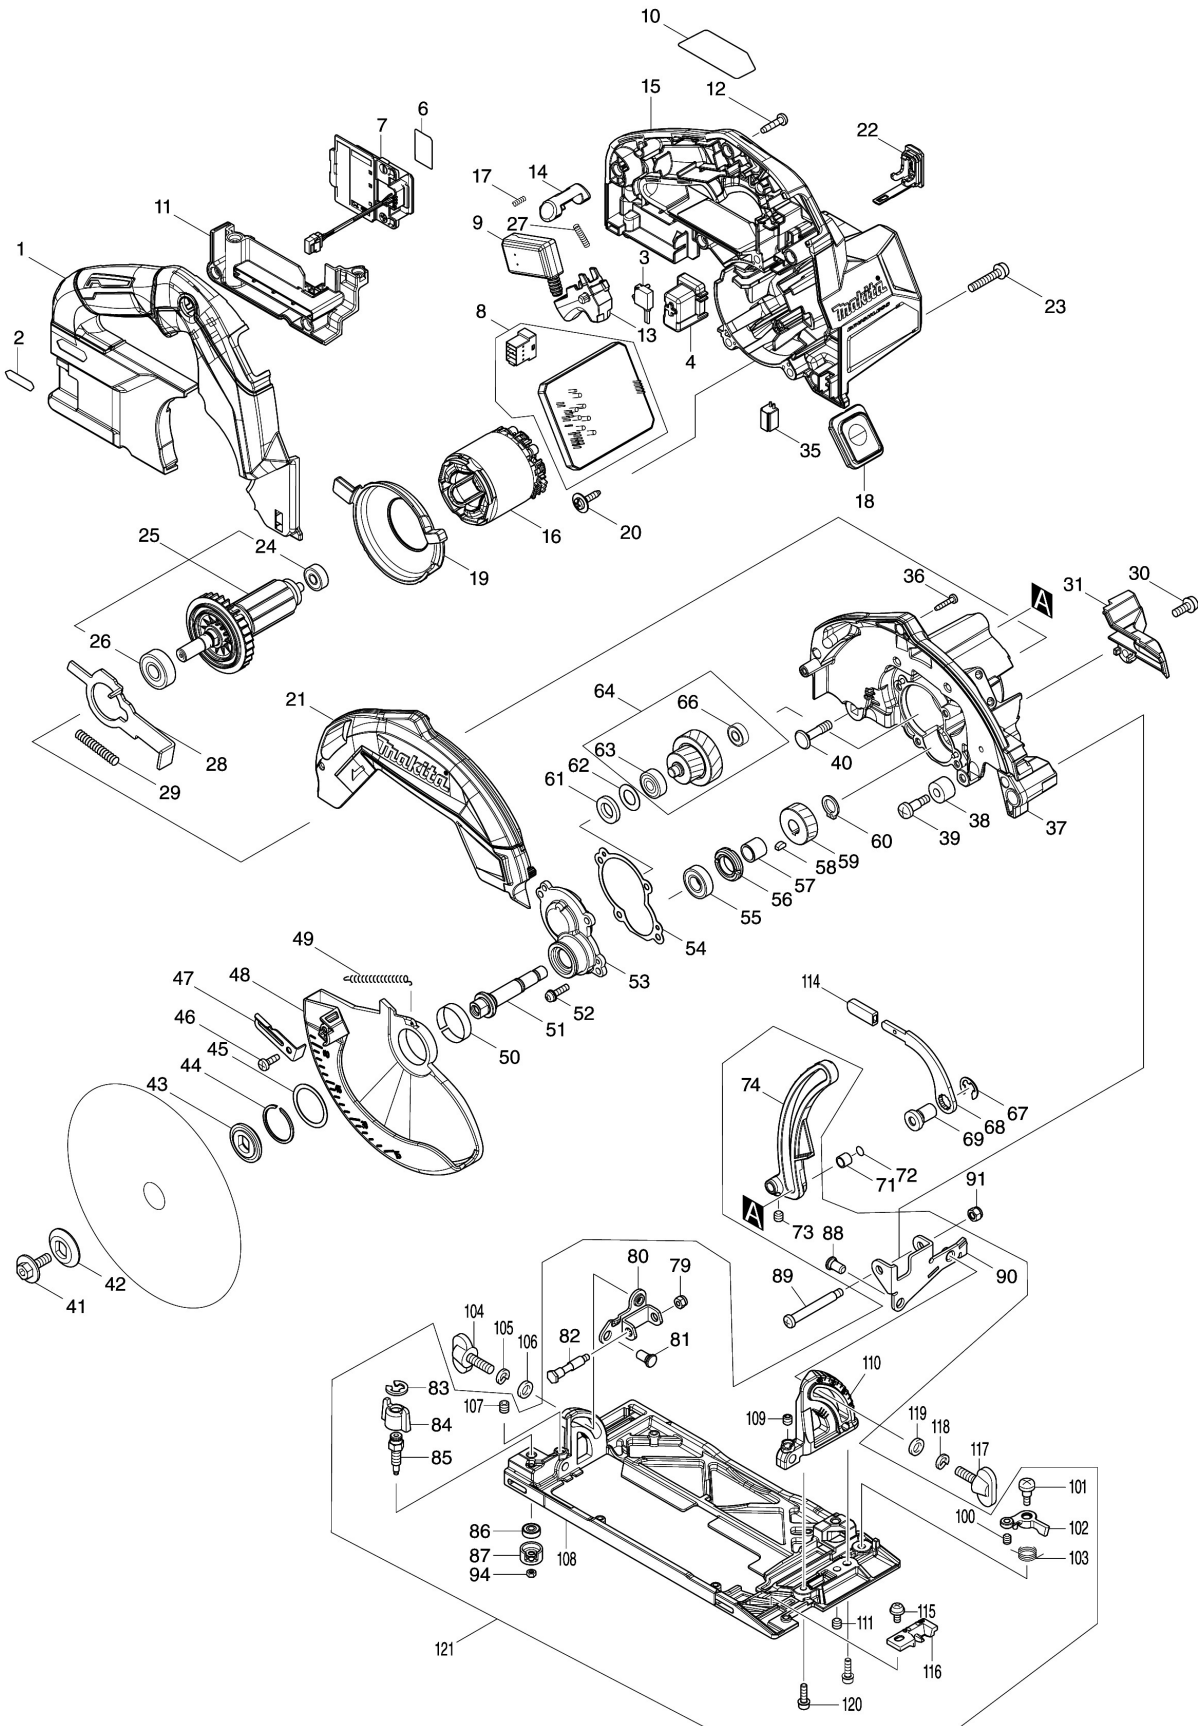

모델명 : HS002G

모델명 : HS002G

도번	부품코드	품명	단위	소요량
001	459951-8	HANDLE COVER	EA	1
002	8005T5-8	XGT LOGO LABEL	EA	1
003	632L80-6	SWITCH UNIT	EA	1
004	459256-6	HOLDER	EA	1
006	856P09-4	HS002G SERIAL NO. LABEL	EA	1
007	632P75-3	TERMINAL UNIT	EA	1
008	620C33-3	CONTROLLER	EA	1
009	651083-9	SWITCH C3XA-1PSPM	EA	1
010	856P06-0	HS002G NAME PLATE	EA	1
011	140N71-0	TERMINAL HOUSING COMPLETE	EA	1
012	265995-6	TAPPING SCREW 4X18	EA	10
013	458594-3	SWITCH LEVER	EA	1
014	459264-7	LOCK OFF BUTTON	EA	1
015	140N69-7	MOTOR HOUSING COMPLETE	EA	1
016	629455-6	STATOR	EA	1
017	231433-0	COMPRESSION SPRING 4	EA	1
018	620D72-9	SWITCH CIRCUIT COMPLETE	EA	1
019	459952-6	BAFFLE PLATE	EA	1
020	251599-0	TAPPING SCREW 4X18	EA	2
021	459946-1	BLADE COVER	EA	1
022	140F99-0	CAP COMPLETE	EA	1
023	911253-5	PAN HEAD SCREW M5X30	PC	3
024	211012-0	BALL BEARING 606ZZ	PC	1
025	519608-4	ROTOR ASSY	EA	1
026	210059-1	BALL GEARING 6000DDW	PC	1
27	231433-0	COMPRESSION SPRING 4	EA	1
28	347400-6	SHAFT LOCK	EA	1
29	233342-9	COMPRESSION SPRING 6	PC	1
30	911223-4	PAN HEAD SCREW M5X12	EA	1
31	459950-0	DUCT	EA	1
35	620936-3	LED CIRCUIT	EA	1
36	266429-2	TAPPING SCREW 3X16	PC.	3
37	140S67-1	GEAR HOUSING COMPLETE	EA	1
38	262511-5	RUBBER SLEEVE 6	EA	1
39	265115-2	PAN HEAD SCREW M5	EA	1
40	266931-5	FLAT HEAD SQ. NECK BOLT M6X25	EA	1
41	266458-5	HEX.SOCKET HEX.BOLT M6X18	PC	1
42	224421-4	OUTER FLANGE 28	PC.	1
43	224417-5	INNER FLANGE 28	PC.	1
44	257938-2	RETAINING RING(EXT) WR-26	EA	1
45	267127-1	FLAT WASHER 26	PC	1
46	266020-6	TAPPING SCREW.FLANGE.PT4X12	PC	1
47	272270-3	LEVER 39	PC.	1
48	455593-6	SAFETY COVER	EA	1
49	231890-2	TENSION SPRING 4	EA	1
50	345470-9	THICKNESS RING	EA	1
51	326811-8	SPINDLE	EA	1
52	911128-8	PAN HEAD SCREW M4X16	EA	4
53	144087-3	BEARING BOX COMPLETE	EA	1
54	424911-9	GASKET	EA	1
55	210069-8	BALL BEARING 6900DDW	EA	1
56	285847-5	BEARING RETAINER 14-23	EA	1