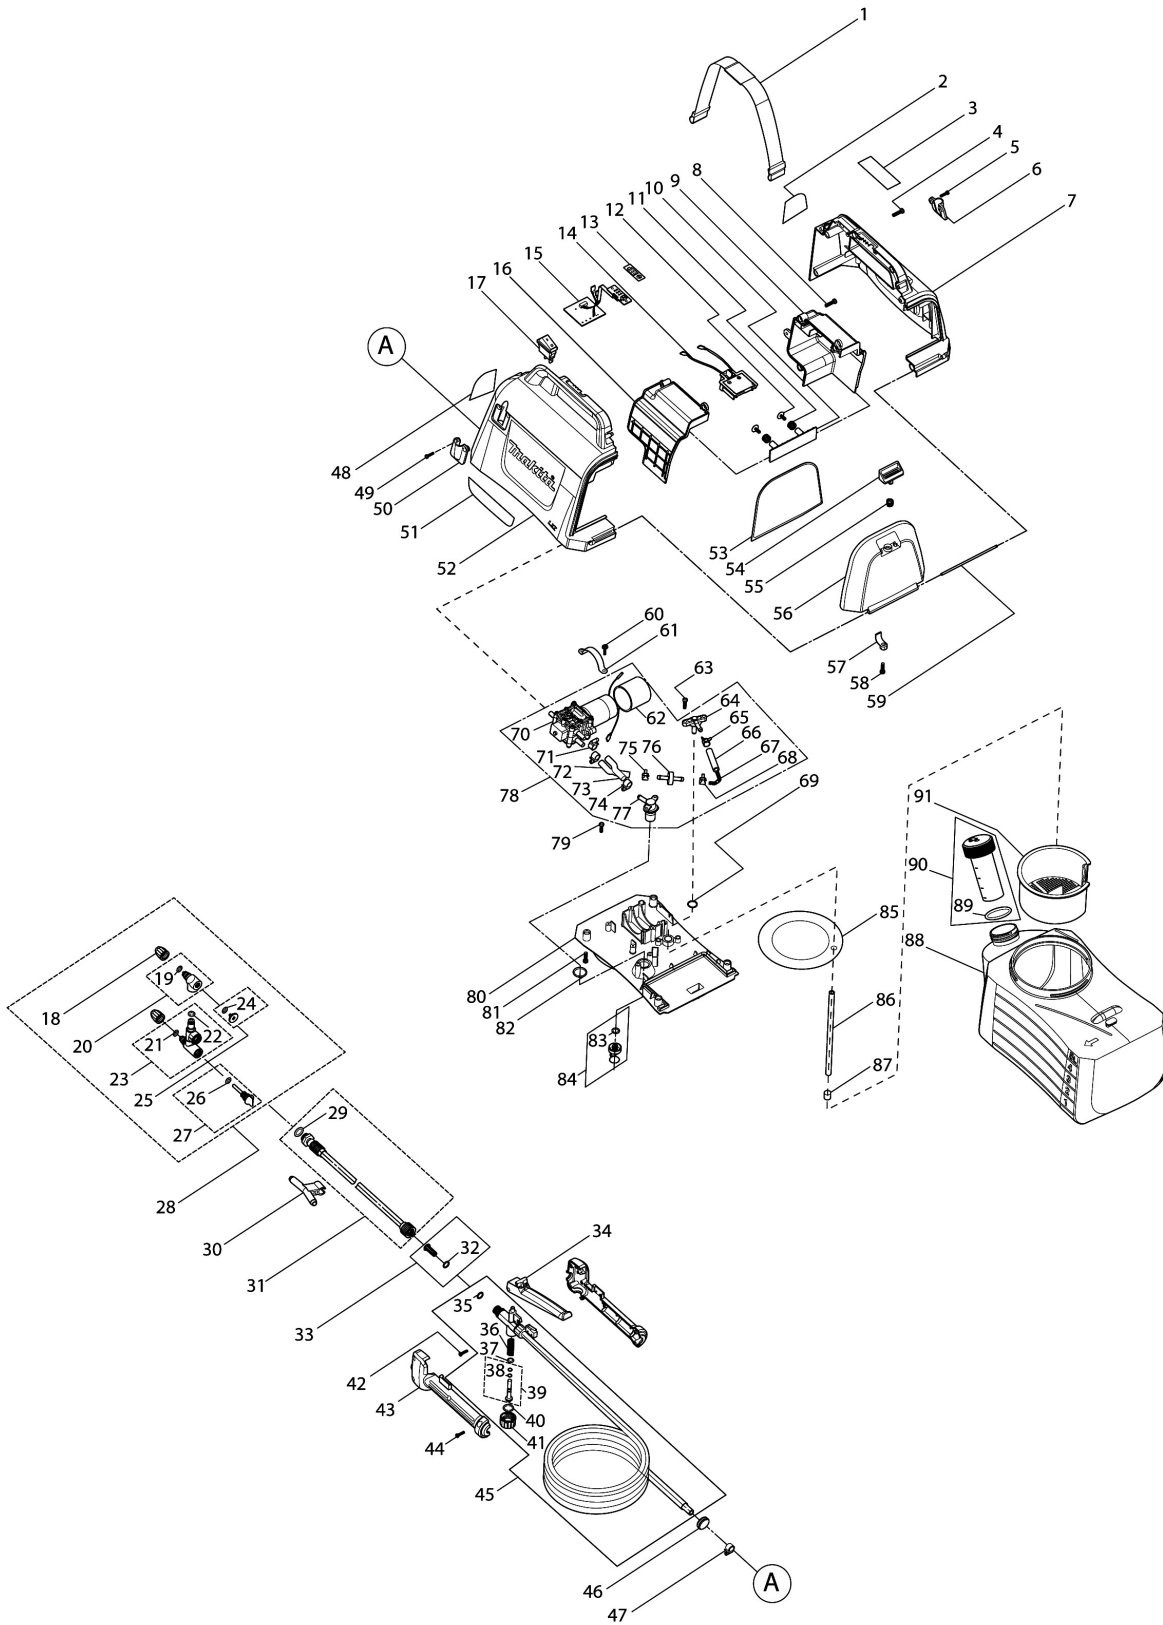

모델명.DUS054

2020/11
DUS054

모델명 : DUS054

도번	부품코드	품명	단위	소요량
001	PR00000128	SHOULDER STRAP	EA	1
002	PR00000206	WARNING TEXT LABEL-EN	EA	1
003	PR00000232	RATING LABEL-0022	EA	1
004	PR00000183	TAPPINNG SCREW ST4.0X16	EA	6
005	PR00000182	TAPPINNG SCREW ST2.9X12	EA	2
006	PR00000191	HOLDER	EA	1
007	PR00000192	HOUSING SET	EA	1
008	PR00000183	TAPPINNG SCREW ST4.0X16	EA	4
009	PR00000193	BATTERY HOUSING	EA	1
010	PR00000130	DAM-BOARD	EA	1
011	PR00000194	SPRING	EA	2
012	PR00000132	TAPPING SCREW ST4.0X12	EA	2
013	PR00000133	INDICATION LABEL	EA	1
014	PR00000195	TERMINAL	EA	1
015	PR00000196	PCB	EA	1
016	PR00000193	BATTERY HOUSING	EA	1
017	PR00000136	SWITCH	EA	1
018	PR00000137	SPRAY HEAD	EA	2
019	PR00000186	O RING 6X2	EA	1
020	PR00000138	NOZZLE HOLDER	EA	1
021	PR00000186	O RING 6X2	EA	1
22	PR00000186	O RING 6X2	EA	1
23	PR00000139	ROD JOINT	EA	1
24	PR00000186	O RING 6X2	EA	1
25	PR00000140	END CAP	EA	1
26	PR00000186	O RING 6X2	EA	1
27	PR00000141	ADJUSTING KNOB	EA	1
28	PR00000142	TOW HEAD NOZZLE	EA	1
29	PR00000143	SEAL PAD 9X17X2	EA	1
30	PR00000144	HOOK	EA	1
31	PR00000145	SPRAY WAND	EA	1
32	PR00000146	O SEAL RING 4.5X1.5	EA	1
33	PR00000147	FILTER ASSEMBLY	EA	1
34	PR00000148	HANDLE TRIGGER ASSEMBLY	EA	1
35	PR00000149	O RING 8X1.8	EA	1
36	PR00000150	SPRING	EA	1
37	PR00000204	O RING 6X2	EA	1
38	PR00000205	O RING 3X1	EA	2
39	PR00000151	VALVE ROD	EA	1
40	PR00000190	O RING	EA	1
41	PR00000152	LOCK COVER	EA	1
42	PR00000182	TAPPINNG SCREW ST2.9X12	EA	1
43	PR00000153	HANDLE SET	EA	1
44	PR00000182	TAPPINNG SCREW ST2.9X12	EA	5
45	PR00000154	SPRAY HOSE ASSEMBLY	EA	1
46	PR00000155	SPRAY HOSE SLEEV	EA	1
47	PR00000184	HOSE CLAMP	EA	1
48	PR00000211	WARNING LOGO LABEL	EA	1
49	PR00000182	TAPPINNG SCREW ST2.9X12	EA	2
50	PR00000191	HOLDER	EA	1
51	PR00000197	DECORATION LABEL	EA	1
52	PR00000192	HOUSING SET	EA	1
53	PR00000198	BATTERY COVER SEAL PAD	EA	1