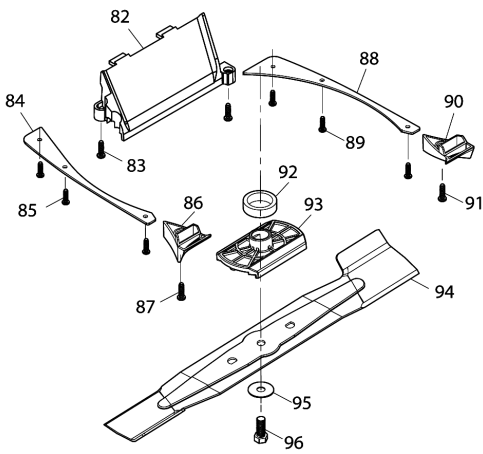

Model No.ELM3720 370MM ELECTRIC LAWN MOWER