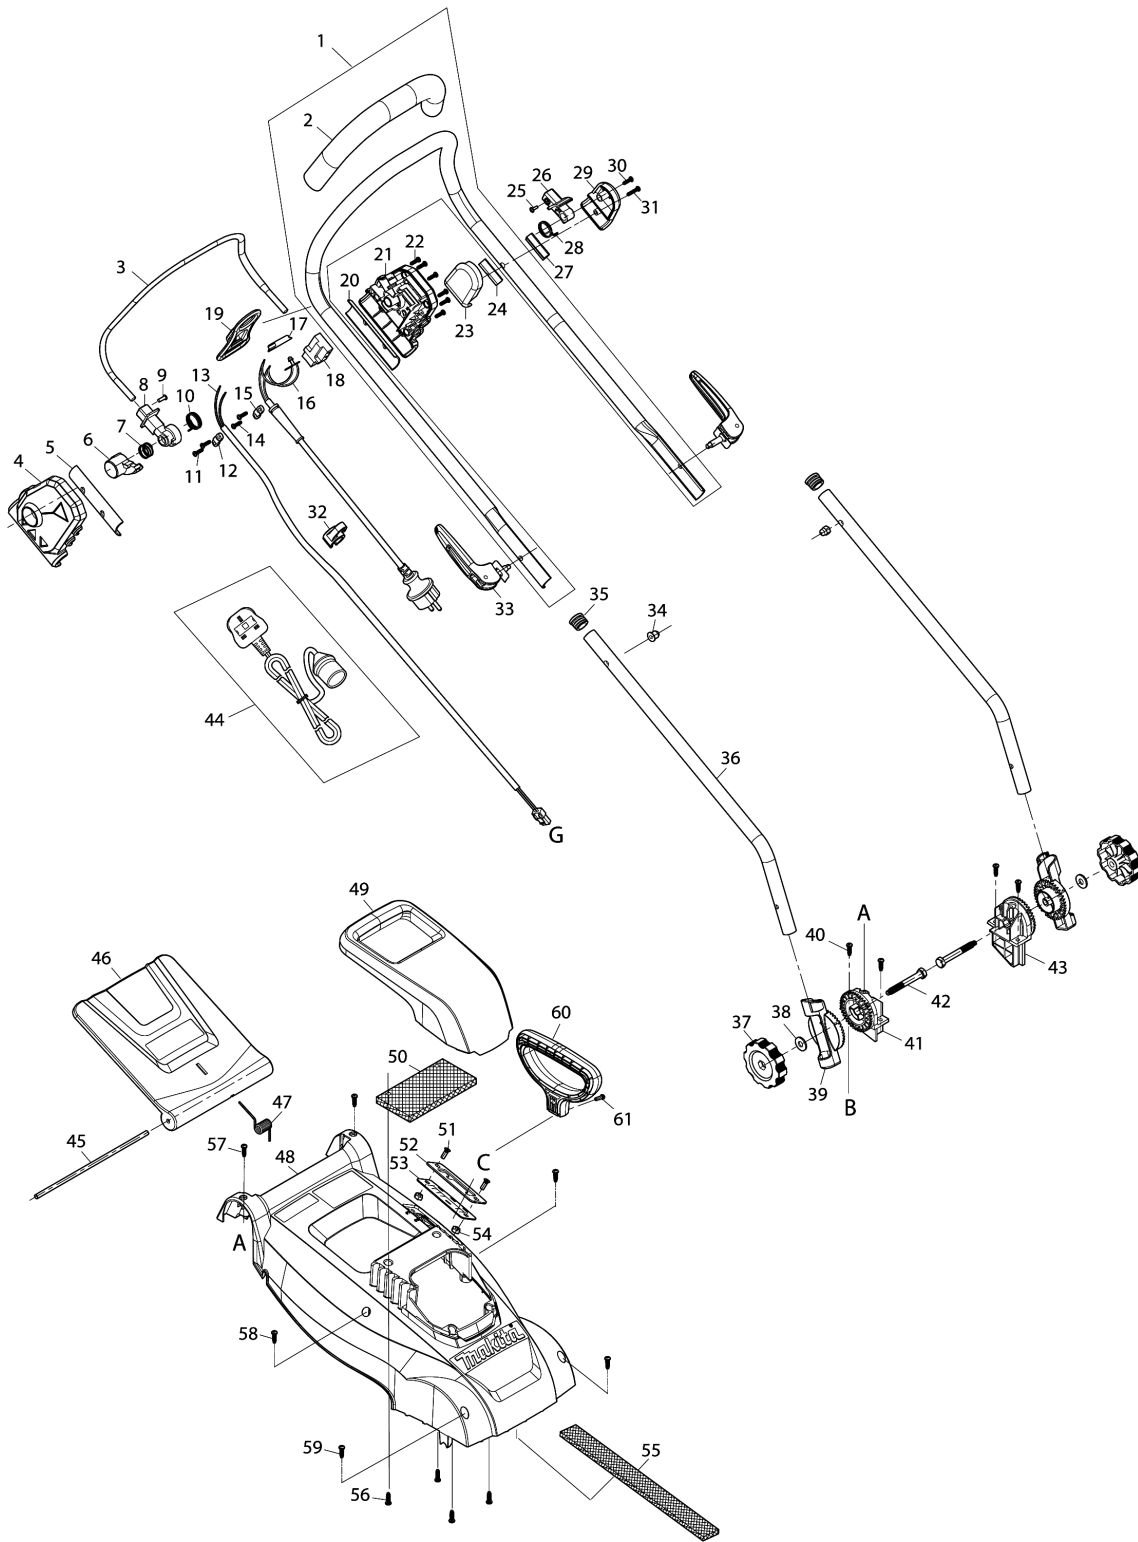

Model No.ELM3720 370MM ELECTRIC LAWN MOWER