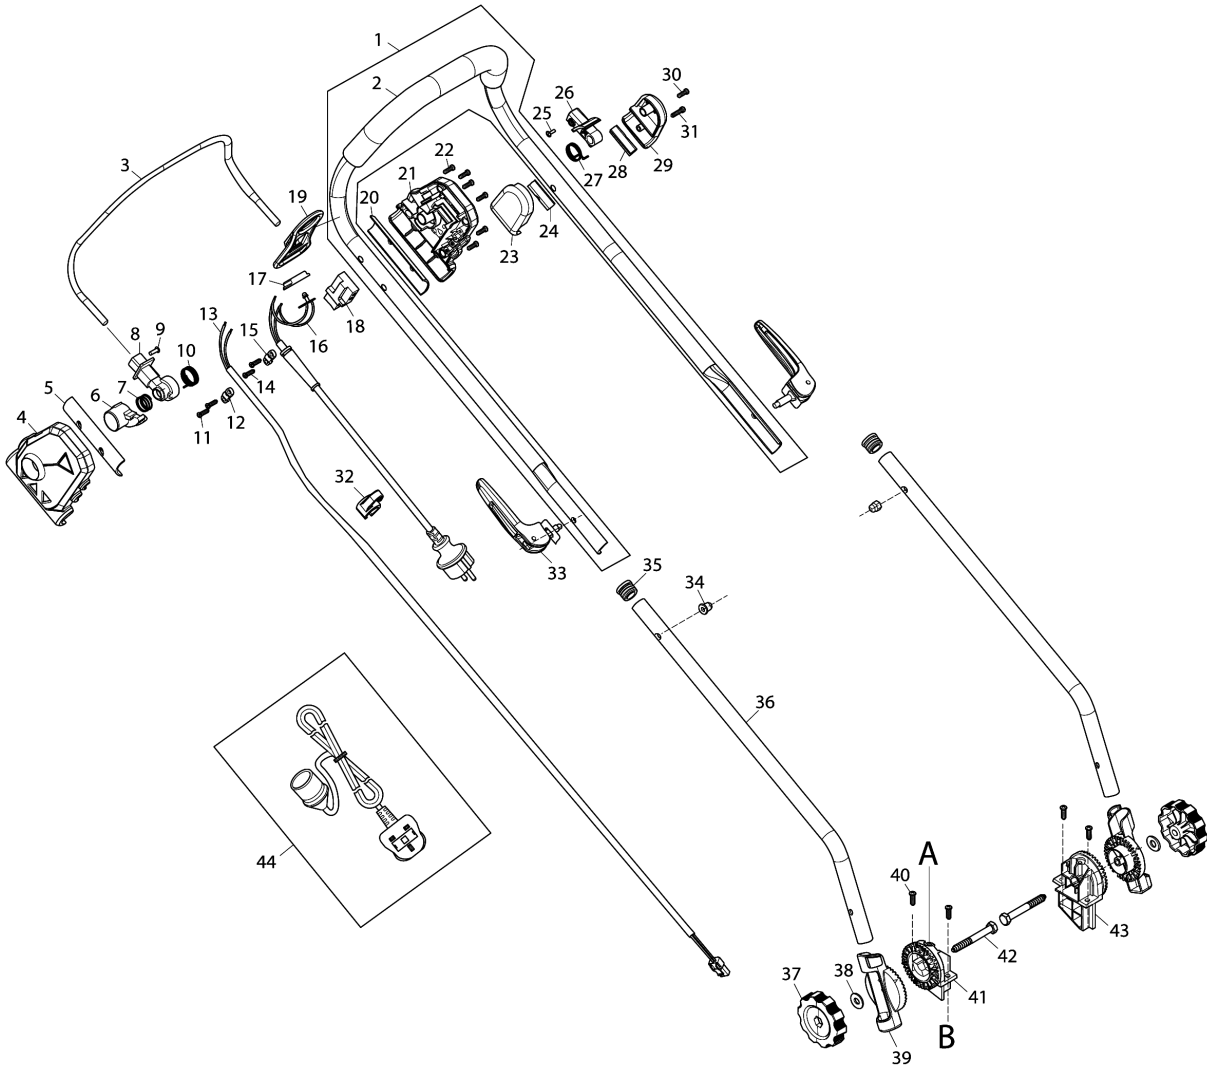

Model No.ELM3320 330MM ELECTRIC LAWN MOWER