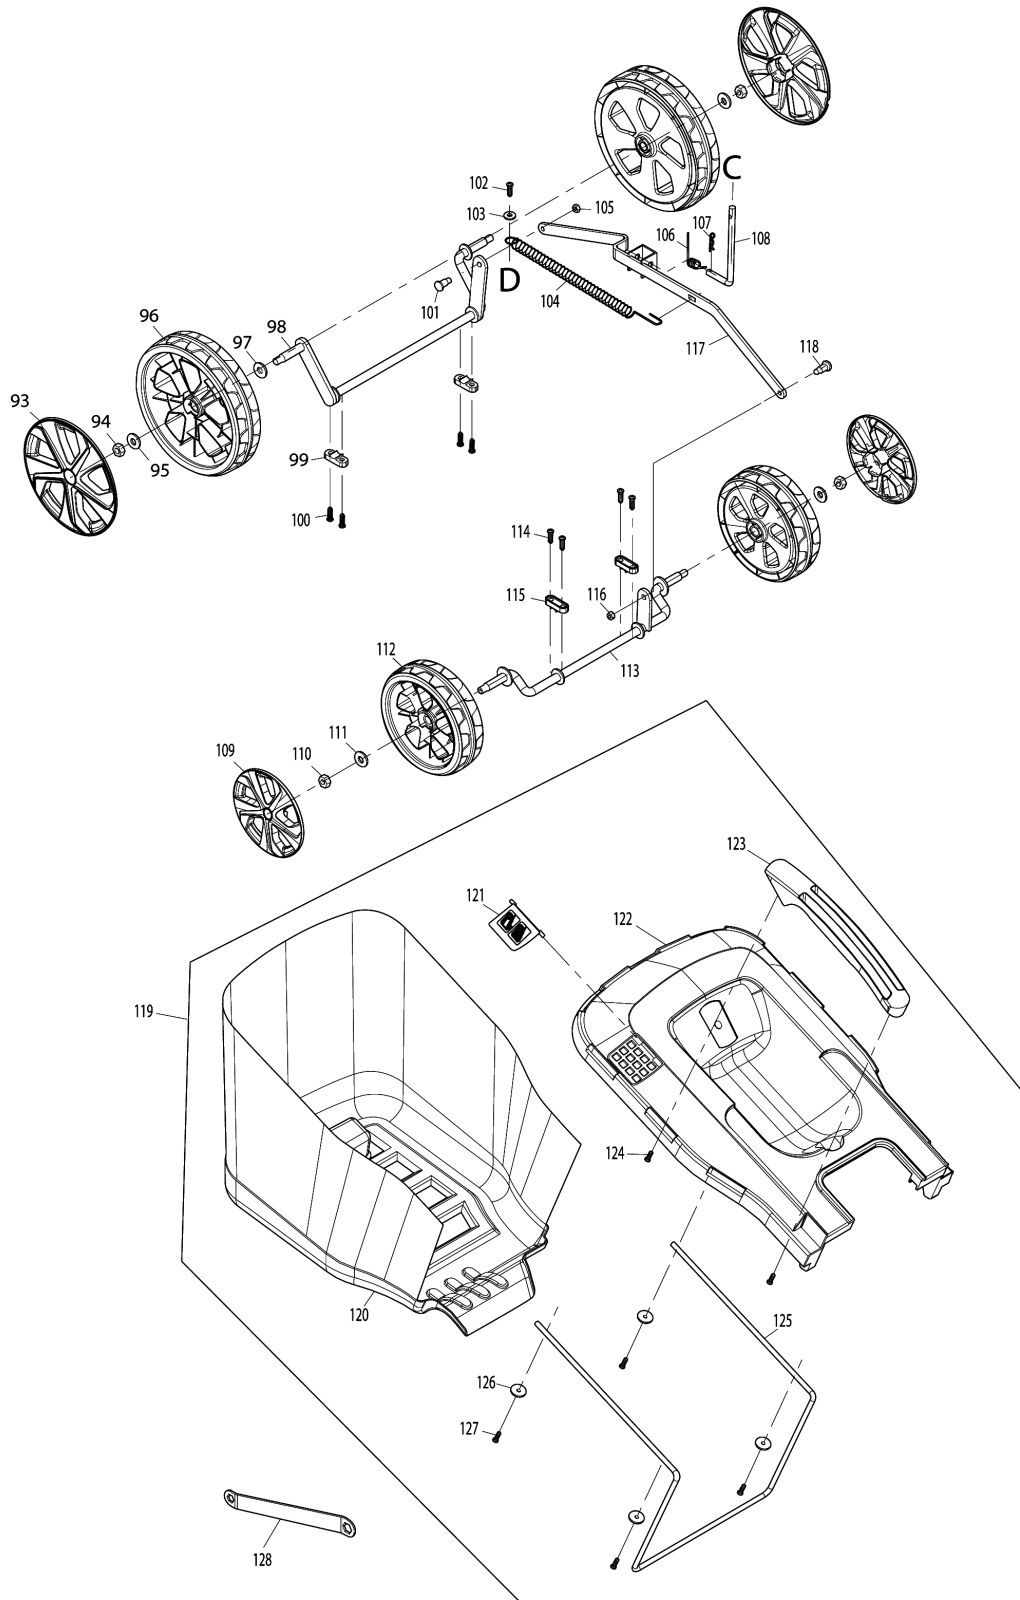

Model No.ELM3320 330MM ELECTRIC LAWN MOWER