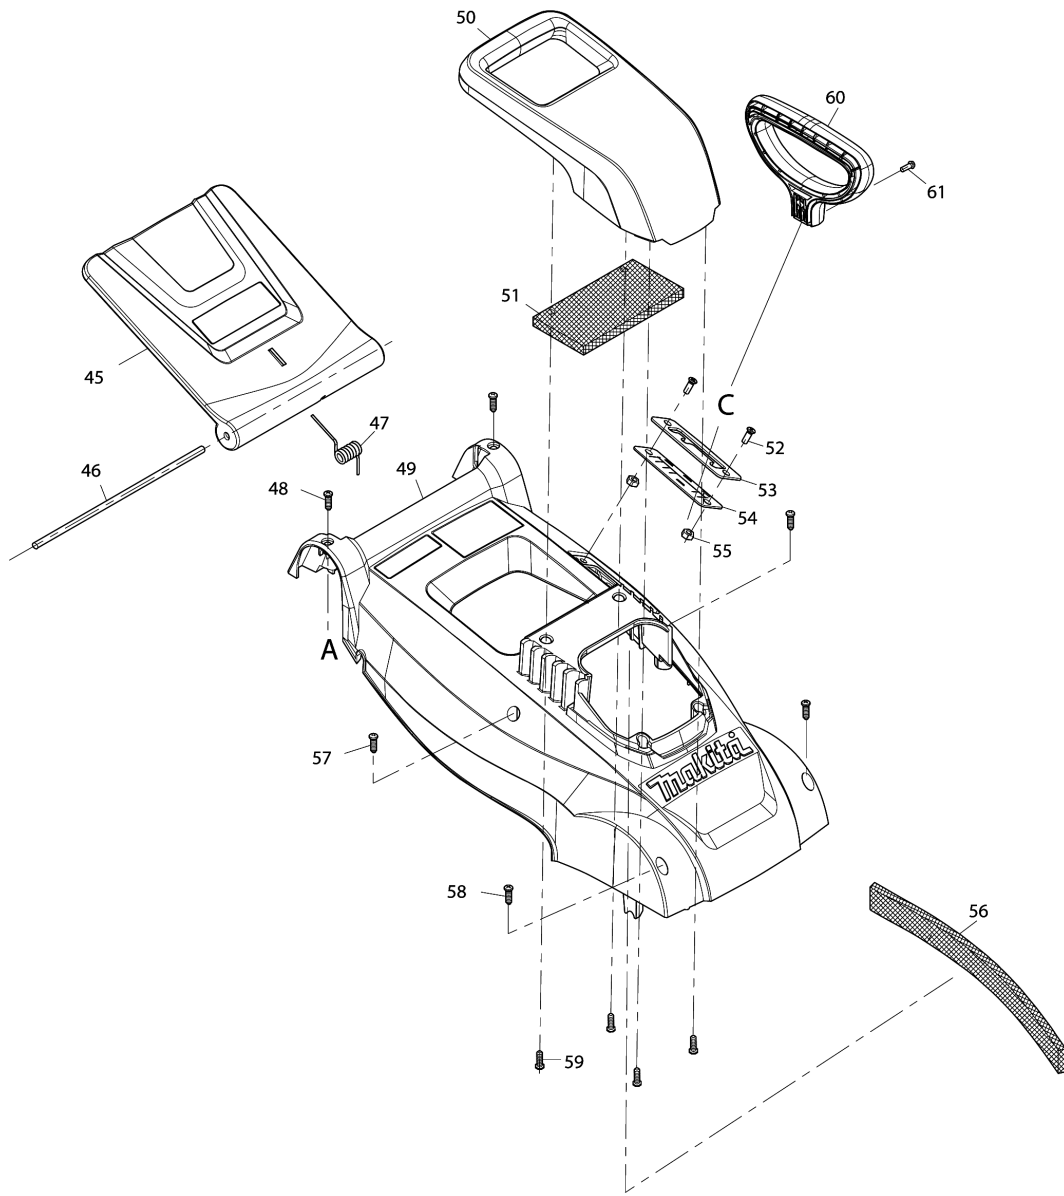

Model No.ELM3320 330MM ELECTRIC LAWN MOWER