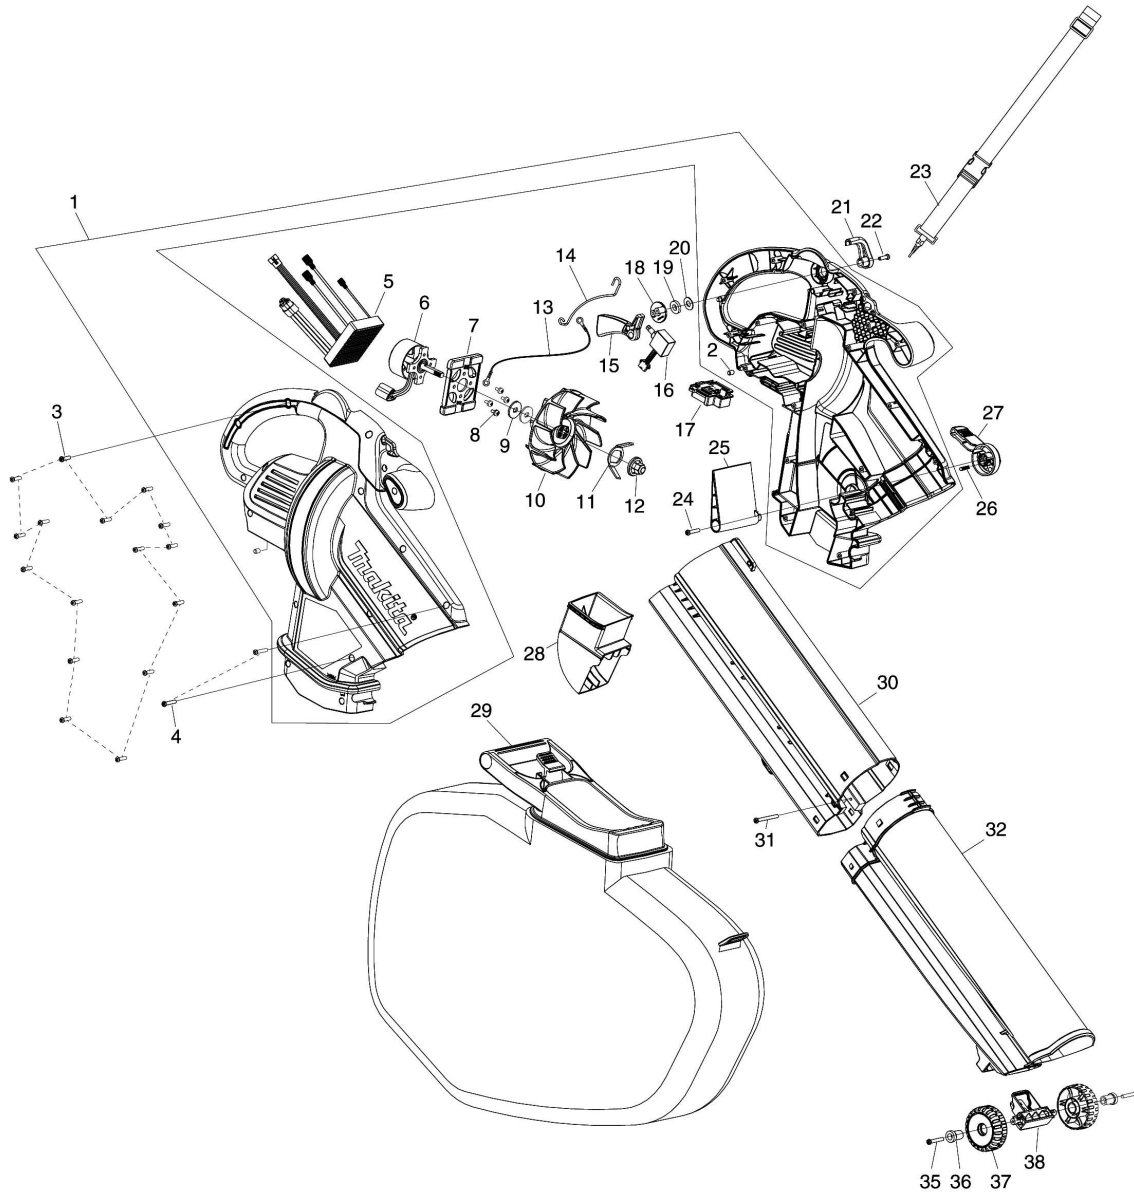

Model No.DUB187 CORDLESS BLOWER

**모델명 : DUB187**

도번	부품코드	품명	단위	소요량
001	GB00000172	HOUSING SET	EA	1
002	GB00000072	RUBBER PIN 5.5X8.5	EA	2
003	GB00000003	테핑 스크류 ST4.2X15	EA	16
004	GB00000025	TAPPING SCREW ST4.2X20	EA	2
005	GB00000183	CONTROLLER ASSY	EA	1
006	GB00000191	BRUSHLESS MOTOR ASSY	EA	1
007	GB00000181	MOTOR MOUNT	EA	1
008	GB00000180	TRAS HEAD SCREW M8X10 WITH WG	EA	4
009	GB00000179	SIM RING 2MM	EA	2
010	GB00000178	FAN 115	EA	1
011	GB00000177	SHREDDER BLADE 53	EA	1
012	GB00000176	HEX NUT M8 WITH PLASTIC CAP	EA	1
013	GB00000174	ANTI-STATIC WIRE ASSY	EA	1
014	GB00000173	ANTI-STATIC STEEL WIRE	EA	1
015	GB00000010	SWITCH TRIGGER	EA	1
016	GB00000175	SWITCH	EA	1
017	GB00000184	TERMINAL	EA	1
018	GB00000008	SWITCH STOPPER CAM	EA	1
019	GB00000007	RUBBER RING 12.5X3.5	EA	1
020	GB00000006	FLAT WASHER 12.5	EA	1
021	GB00000004	SWITCH LEVER	EA	1
022	GB00000003	테핑 스크류 ST4.2X15	EA	1
023	GB00000198	SHOULDER HARNESS ASSY	EA	1
024	GB00000025	TAPPING SCREW ST4.2X20	EA	1
025	GB00000199	WIND SELECT SHUTTER	EA	1
026	GB00000041	SELECTOR STOPPER PIN ASSY	EA	1
027	GB00000171	SELECTOR LEVER	EA	1
028	GB00000192	SHREDDER DUST OUTLET	EA	1
29	GB00000185	DUST BAG ASSY	EA	1
30	GB00000190	UPPER TUBE	EA	1
31	GB00000189	TAPPING SCREW ST4.2X40	EA	1
32	GB00000188	LOWER TUBE	EA	1
35	GB00000036	TAPPING SCREW ST4.2X25	EA	2
36	GB00000035	WHEEL SHAFT	EA	2
37	GB00000166	WHEEL 61	EA	2
38	GB00000167	WHEEL BRACKET	EA	1
B01	GB00000165	T SHAPE VACUUME NOZZLE ASSY	EA	1