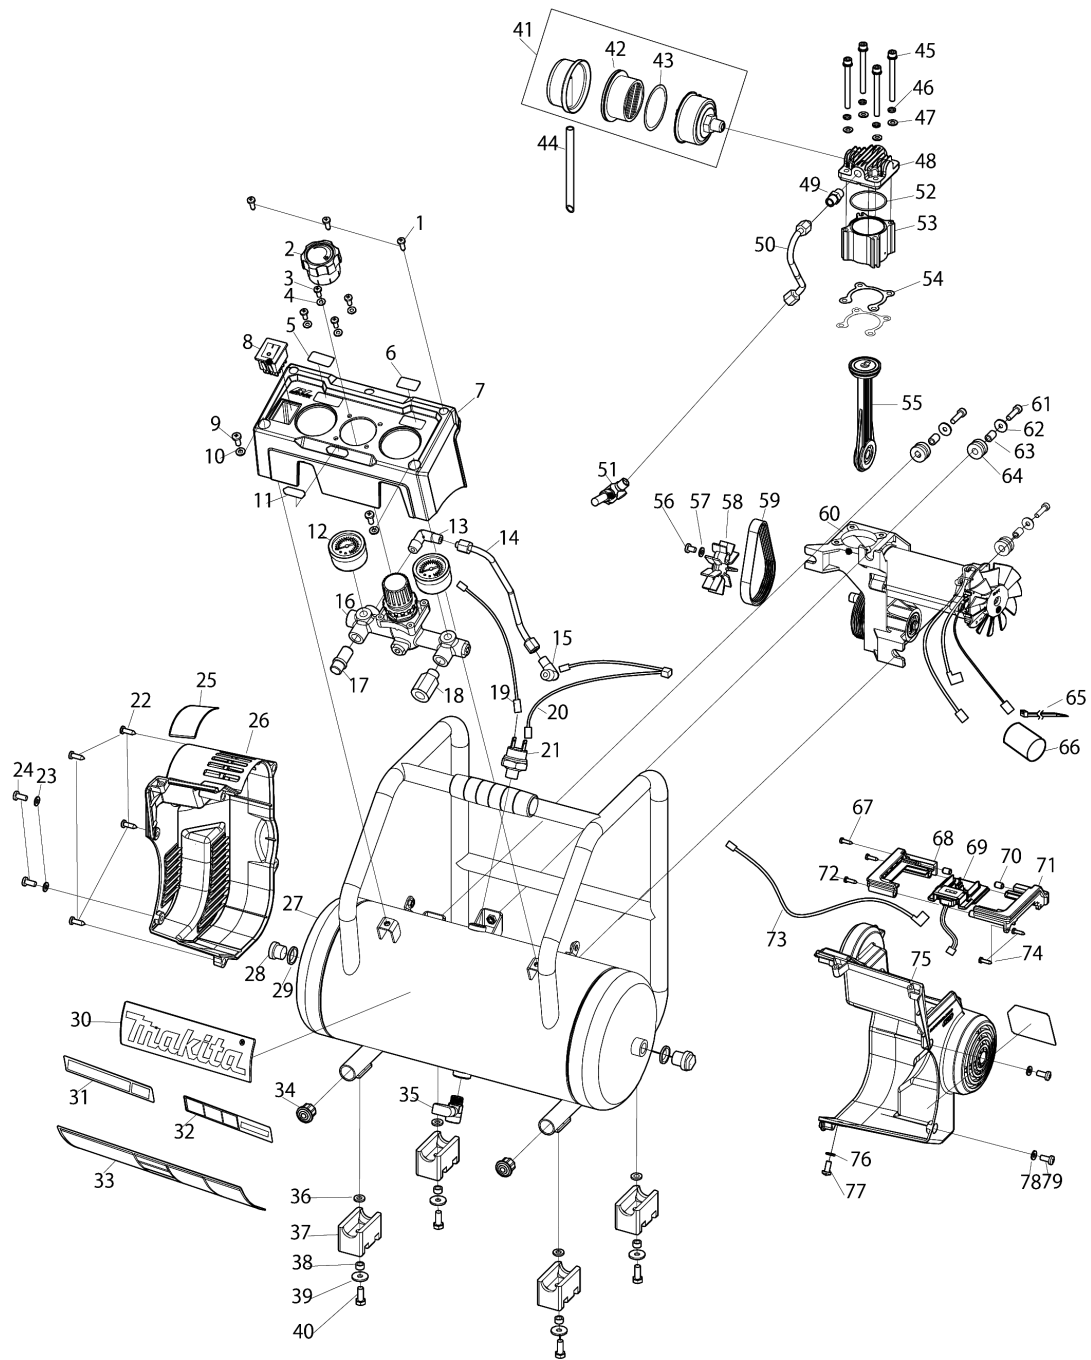

Model No.AC001G CORDLESS AIR COMPRESSOR

모델명 : AC001G

도번	부품코드	품명	단위	소요량
001	HY00001197	TAPPING SCREW ST4.2X16	EA	3
002	HY00000996	REGULATOR KNOB	EA	1
003	HY00001193	BIND HEAD SCREW M4X12	EA	4
004	HY00001201	FLAT WASHER 4	EA	4
005	HY00001140	TANK LABEL	EA	1
006	HY00001142	TOOL LABEL	EA	1
007	HY00001144	COVER F	EA	1
008	HY00001145	스위치	EA	1
009	HY00001194	BIND HEAD SCREW M5X12	EA	2
010	HY00001200	FLAT WASHER 5	EA	2
011	HY00001146	XGT LOGO LABEL	EA	1
012	HY00000344	PRESSURE GAUGE L	EA	2
013	HY00001139	ELBOW 6-R1/4	EA	1
014	HY00001147	PIPE 6 SET (OUT)	EA	1
015	HY00001139	ELBOW 6-R1/4	EA	1
016	HY00001148	REGULATOR NPT1/4 COMPLETE	EA	1
017	HY00000999	SAFETY VALVE COMPLETE NPT1/4	EA	1
018	HY00000337	QUICK COUPLER L NPT1/4	EA	1
019	HY00001152	LEAD UNIT YELLOW	EA	1
020	HY00001153	LEAD UNIT BLACK & WHITE	EA	1
021	HY00001154	압력스위치	EA	1
022	HY00001197	TAPPING SCREW ST4.2X16	EA	4
023	HY00001200	FLAT WASHER 5	EA	2
024	HY00001194	BIND HEAD SCREW M5X12	EA	2
025	HY00001155	CAUTION LABEL	EA	1
026	HY00001157	COVER L	EA	1
027	HY00001158	TANK ASSEMBLY	EA	1
030	HY00001160	MAKITA LOGO LABEL	EA	1
031	HY00001186	INDICATION LABEL(QUIET)	EA	1
032	HY00001187	INDICATION LABEL(MODEL NO.)	EA	1
033	HY00001188	CAUTION LABEL	EA	1
034	HY00001161	CAP 19	EA	2
035	HY00001000	DRAIN VALVE	EA	1
036	HY00001093	FLAT WASHER 6	EA	4
037	HY00001162	RUBBER FOOT	EA	4
038	HY00001003	SLEEVE 6	EA	4
039	HY00001004	FLAT WASHER 6L	EA	4
040	HY00001005	HEX.BOLT M6X16	EA	4
041	HY00001163	AIR FILTER ASSEMBLY	EA	1
042	HY00000970	AIR FILTER ELEMENT	EA	1
043	HY00001164	O-RING 50	EA	1
044	HY00001165	MUFFLER TUBE 8	EA	1
045	HY00001192	HEX SOCKET HEAD BOLT M5X60	EA	4
046	HY00001198	SPRING WASHER 5	EA	4
047	HY00001200	FLAT WASHER 5	EA	4
048	HY00001167	CYLINDER HEAD ASSEMBLY	EA	1
049	HY00001168	HARF UNION 6-R1/8	EA	1
050	HY00001169	PIPE 6 SET (IN)	EA	1
051	HY00001170	CHECK VALVE ASSY	EA	1
052	HY00001171	O-RING 37	EA	1