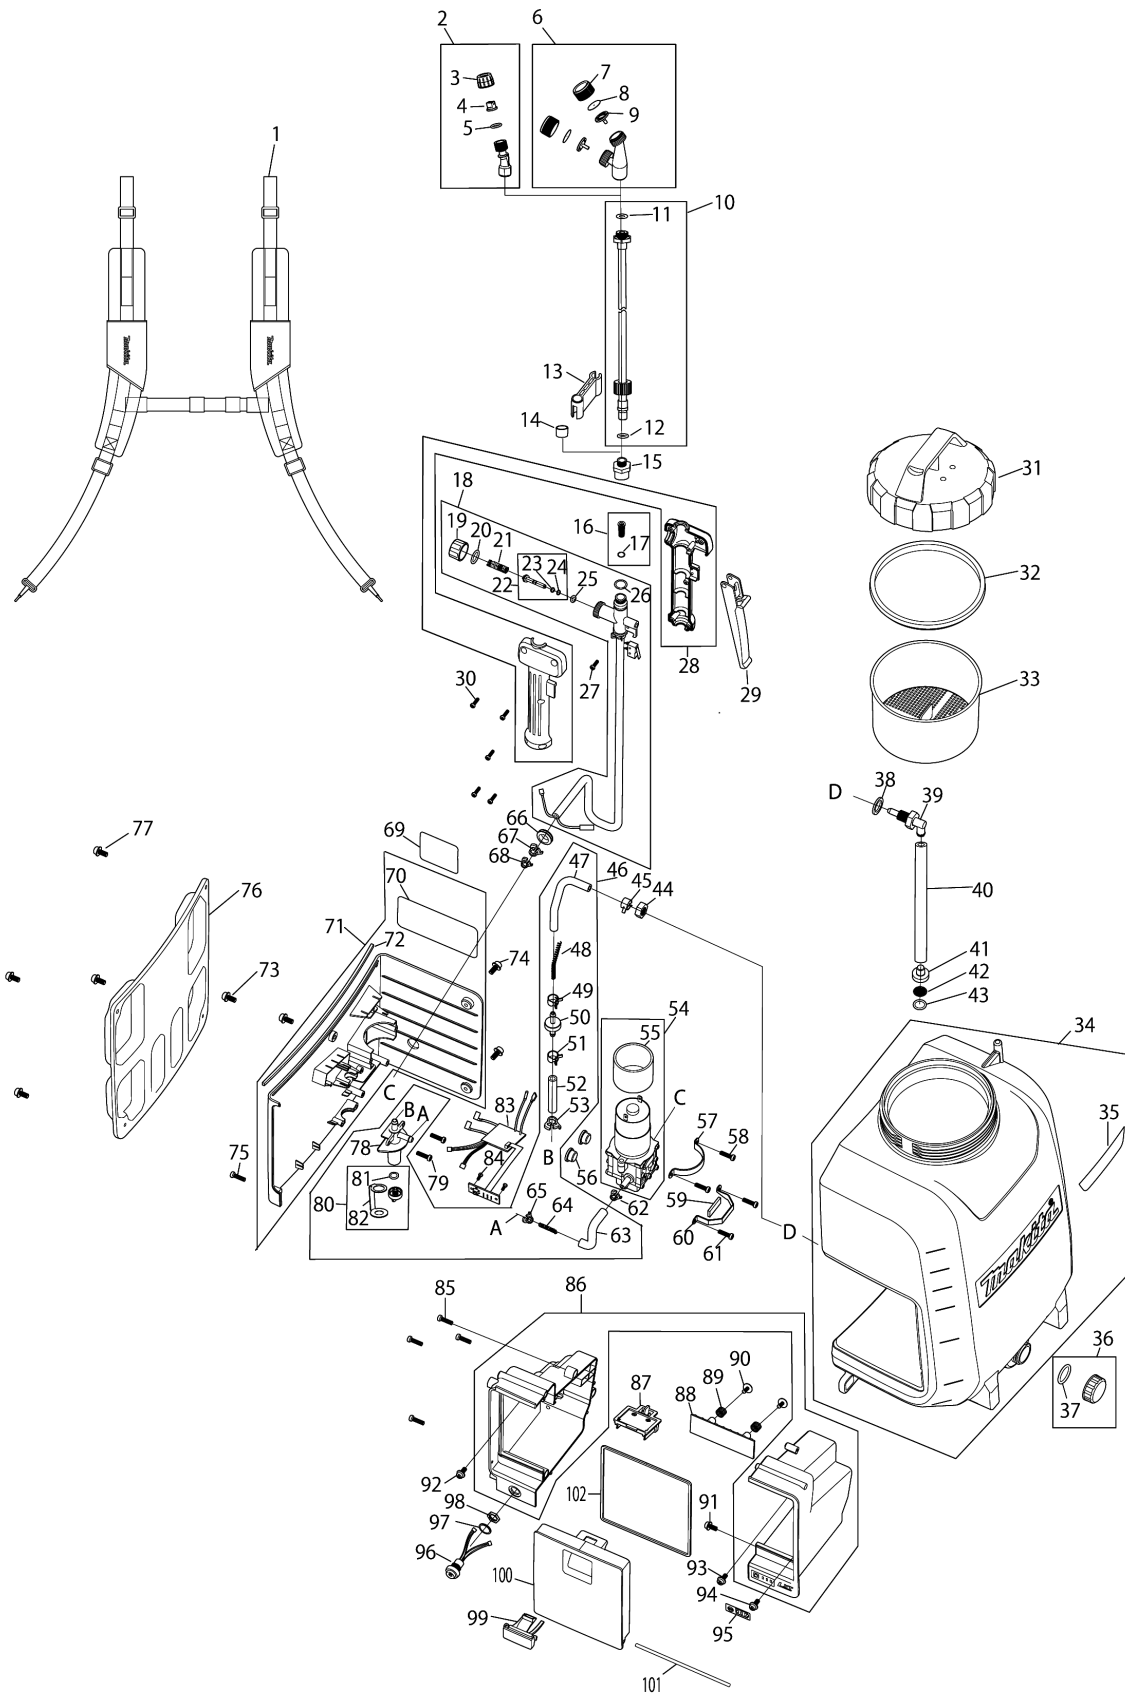

Model No.DUS158 CORDLESS GARDEN SPRAYER

모델명 : DUS158

도번	부품코드	품명	단위	소요량
001	PR00000319	HARNES LR SET	EA	1
002	PR00000251	SINGLE NOZZLE ASSY	EA	1
003	PR00000252	CAP NUT	EA	1
004	PR00000253	SPRAYER NOZZLE	EA	1
005	PR00000254	O-RING 12X2	EA	1
006	PR00000255	TWIN HEAD MIST NOZZLE ASSY	EA	1
007	PR00000256	CAP NUT	EA	2
008	PR00000257	CUPPER DISK	EA	2
009	PR00000258	SPRAY CORE	EA	2
010	PR00000260	SPRAY WAND ASSY	EA	1
011	PR00000259	GASKET 11.5	EA	1
012	PR00000186	O RING 6X2	EA	1
013	PR00000314	HOOK FOR SPRAY WAND	EA	1
014	PR00000263	RUBBER CAP	EA	1
015	PR00000264	SPRAY WAND THREAD ADAPTOR	EA	1
016	PR00000147	FILTER ASSEMBLY	EA	1
017	PR00000146	O SEAL RING 4.5X1.5	EA	1
018	PR00000266	HOSE WITH SWITCH ASSY	EA	1
019	PR00000152	LOCK COVER	EA	1
020	PR00000254	O-RING 12X2	EA	1
021	PR00000150	SPRING	EA	1
022	PR00000151	VALVE ROD	EA	1
023	PR00000205	O RING 3X1	EA	1
024	PR00000205	O RING 3X1	EA	1
025	PR00000186	O RING 6X2	EA	1
026	PR00000149	O RING 8X1.8	EA	1
027	PR00000182	TAPPINNG SCREW ST2.9X12	EA	1
028	PR00000153	HANDLE SET	EA	1
029	PR00000148	HANDLE TRIGGER ASSEMBLY	EA	1
030	PR00000182	TAPPINNG SCREW ST2.9X12	EA	5
031	PR00000316	TANK LID	EA	1
032	PR00000315	TANK LID SEALING LID	EA	1
033	PR00000313	TANK FILTER	EA	1
034	PR00000477	15L TANK	EA	1
035	PR00000373	15L MODEL LABEL	EA	1
036	PR00000312	DRAIN PLUG ASSY	EA	1
037	PR00000479	O-RING 21.2X2.65	EA	1
038	PR00000259	GASKET 11.5	EA	1
039	PR00000265	TANK ELBOW JOINT	EA	1
040	PR00000280	TUBE 8X230	EA	1
041	PR00000279	SUCTION HEAD	EA	1
042	PR00000278	NET FILTER FOR SUCTION HEAD	EA	1
043	PR00000277	O-RING 17.5X3	EA	1
044	PR00000262	PLASTIC NUT 1/2"	EA	1
045	PR00000261	HOSE CLIP	EA	1
046	PR00000287	SUCTION TUBE SET	EA	1
047	PR00000281	TUBE 6X140	EA	1
048	PR00000282	SPRING 5X127	EA	1
049	PR00000261	HOSE CLIP	EA	1